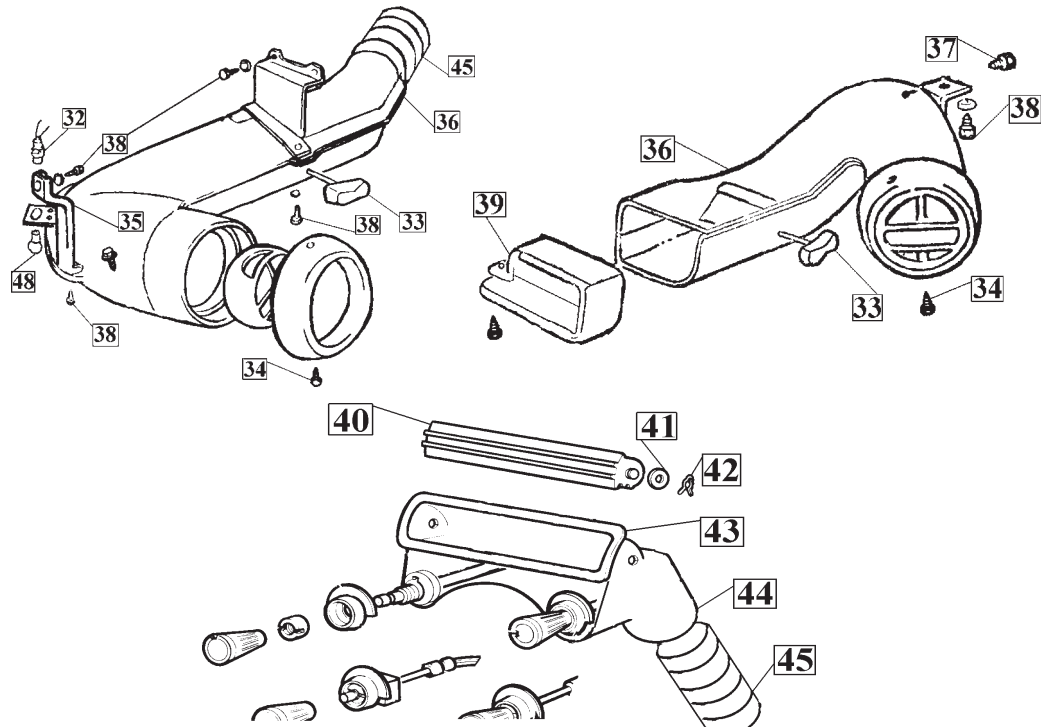

View Windshield Section

Radiator

1	64-67	Heater Blower Motor No Fan.....	2356A.	52.00	ea
1	63-67	Heater Blower Motor Fan Metal As Origina	2356B.	42.00	ea
1	63-67	Drain Hose & Clamp For Evaporator Box.....	2356C.	13.50	set
2	63-67	Hose, AC Blower Motor Cooling (Rubber)....	6086.		
3	63-67	Tube Assy for Blower Motor Hose Cooling. ...	6086A.		
4	63-67	Air Cond Relay Replacement.....	2356D.	23.00	ea
5	63-67	Air Cond Blower Motor Resistor.....	2356E.	34.00	ea
5	63-67	Air Cond Blower Motor Resistor Gasket.....	2356F.	4.00	ea
5	63-67	AC Blower Motor Resistor Gasket Screws... ..	2356G.	3.00	set
6	63-66	STV Valve Bracket.....	2356H.	78.00	ea
6	1967	POA Valve Bracket on Box.....	2356J.	27.00	ea
6	1967	POA Valve Bracket to Valve.....	2356K.	27.00	ea
7	63-66	STV Valve Diaphragm Kit.....	2356L.	72.00	ea
7	63-67	Kit to Eliminate STV Valve.....	2356M.	175.00	ea
7	1967	Kit Replaces POA w/Eliminator Valve.....	2356N.	102.00	ea
8	63-67	AC Expansion Valve.....	2356P.	75.00	ea
9	63-65	Expansion Valve Fitting to Hose.....	2356R.	32.00	ea
9	66-67	Expansion Valve Fitting to Hose.....	2356S.	27.00	ea
10	63-65	AC Expansion Valve to Hose 90% Tube.....	2356T.	35.00	ea
10	66-67	AC Expansion Valve Straight Tube.....	2356V.	28.00	ea
11	63-70	AC Insulation Tape Black 2" Wide.....	2356W.	7.00	ea
12	63-65	AC Evaporator Core.....	6434D.	315.00	ea