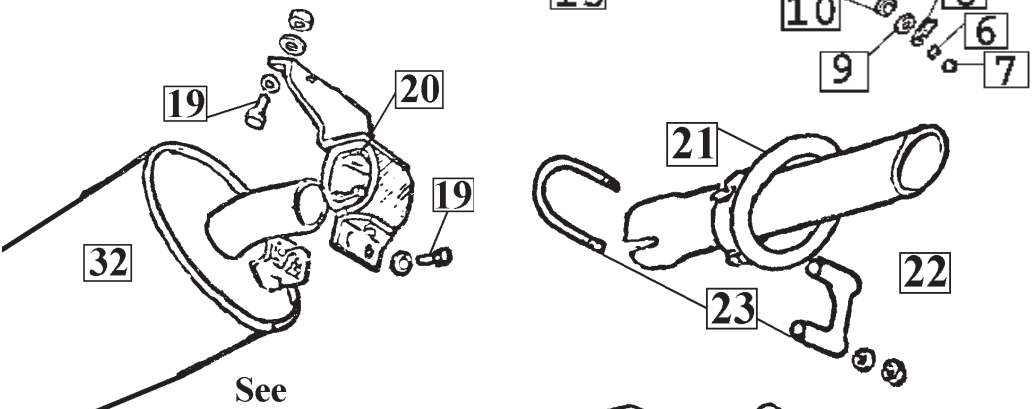

Air Cond Mounting 327 and 427

1	66-67 Bolts, AC Bracket Rear Mounting 427 W/TR Hdmk2336-2.	6.00 set
2	66-67 Bolts, Rear Bracket Holding Compressor W/Hdmk6181...	4.00 set
3	66-67 Bracket, AC Compressor Mounting Rear 427.....	6280... 42.25 ea
4	64-65 Fuel Pump, Genuine AC Rebuilt Hipr 66 All 327..	2585... 150.00 ea
4	65-66 Fuel Pump, Genuine AC Rebuilt 396/427.....	2586... 130.00 ea
5	59-66 Bolts, Fuel Pump Mounting Recess Head 2pcs.....	6060... 3.00 set
5	65-69 Bolts, Fuel Pump Mounting Recess Head 396/427.	6449... 3.00 set
6	66-67 Bolt, AC Bracket 427 Mts Brkt To Side of Head	6420... 4.00 set
7	66-67 Bolts, AC Bracket 427 Mounts Front Of Head...	6418... 4.00 set
8	66-67 Bracket, AC Compressor Mounting Front.....	6281... 88.00 ea
9	66-67 Bolts, AC Compressor Top Mtg Bracket W/TR....	2605-2. 9.00 set
10	66-67 Bolt, AC Brace Adjusting.....	6225... 2.00 ea
11	66-67 Brace, AC Compressor Mounts on Front 427.....	6225A.. 37.00 ea
12	66-67 Bracket, AC Mounts On Intake Manifold 427.....	2790... 60.00 ea
13	66-67 Bolts, AC Bracket Intake Mounting W/TR Hdmks.2459-2.	8.50 pr
14	66-67 Hose Bracket On Compressor 427.....	2790A.. 40.00 ea
15	66-67 AC Compressor Brace Rod Spacer NOS.....	2790C.. 2.00 ea
16	66-67 Hose Bracket On Compressor 427.....	2790B.. 36.00 ea
17	66-67 Valve Cover Bolt Retainers 14pcs.....	2927A .. 11.00 set
18	66-67 Valve Cover Bolts 14pcs RBW.....	2927... 15.00 ea
.	327 ENGINE AIR CONDITION	
21	64-67 AC Compressor Rear Shim.....	6522A.. 4.50 ea
22	64-67 AC Compressor Brace Mounting Upper.....	6282... 45.00 ea
23	64-67 AC Compressor Bracket Mounting Front Lower...	6279... 45.00 ea
24	64-67 AC Compressor Bracket Mounting Rear.....	6451... 12.00 ea
25	64-67 AC Compressor Lower Support Bracket.....	2928A.. 50.00 ea
26	64-67 AC Compressor Rear Bracket Bolt & Lock Washer2928...	4.00 set
27	64-67 AC Compressor Brace Bolt, Washer & L/Washer..	2928B.. 7.00 set
28	64-67 AC Compressor Bolt & Lock Washer.....	6263-1. 4.00 set
29	64-67 AC Compressor Front Bracket Bolt & L/Washer...	2930... 7.00 set
30	64-67 AC Compressor Bracket Stud, Nut & L/Washer...	2931... 8.50 set
31	64-67 AC Compressor Rear Bracket Bolts, L/Washer...	2928... 4.00 set
32	64-67 AC Compressor Hose Bracket.....	2932... 22.00 ea
33	64-67 AC Compressor Hose Bracket Bolts, Nut & LW....	2933... 5.00 set
34	64-67 AC Compressor Hose Bracket Bolt, Lw, & L/Nut. .	6184... 2.00 set
35	64-67 AC Compressor Decals Alum (See Decals).....	
36	64-65 AC Compressor Pulley 327/365hp.....	1429... 250.00 ea