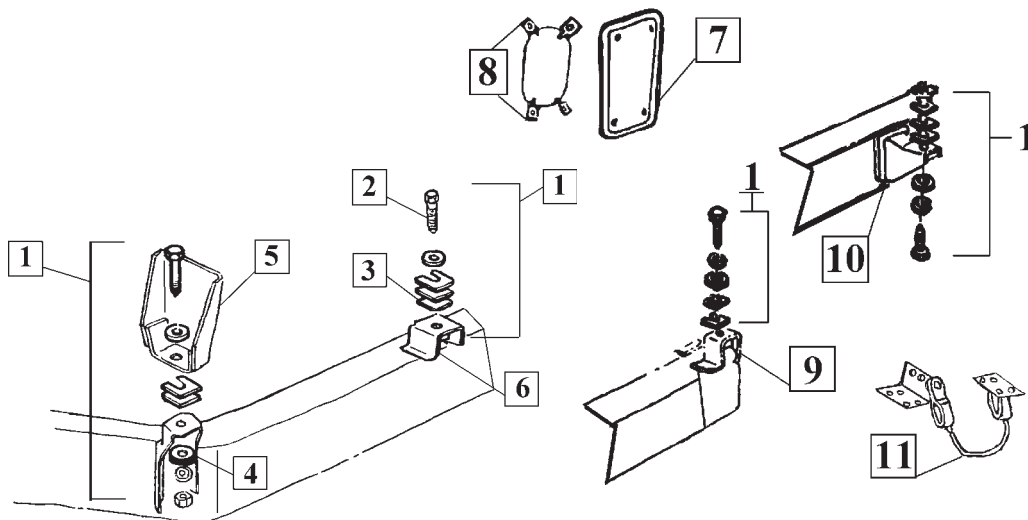

Body Mounting