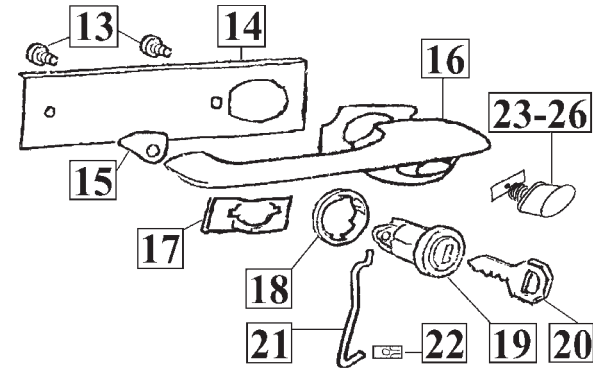

Front Of Door
Facing Outside