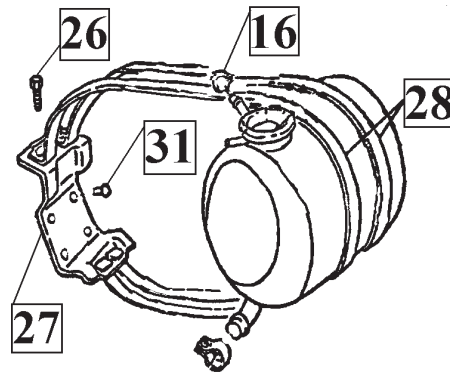

1	63-67	Radiator Alum 327 Correct Need Month & Year..	1500...	875.00	ea	9	66-67	Radiator Frame Support 327 No Air Condition..	2557G..	365.00	ea
1	66-67	Radiator Brass 427 Correct Specify Year.....	1500A..	695.00	ea	9	66-67	Radiator Frame Support 327 With Air Condition	2557H..	385.00	ea
2	63-65	Rad Upper Hose 250-300 NO AC GM3827366+BStrip	1335A..	36.00	ea	9	66-67	Radiator Frame Support 427 No Air Condition..	2557J..	365.00	ea
2	63-65	Rad Upper Hose 250-300 AC GM3833016+Bluestrip	1335B..	36.00	ea	9	66-67	Radiator Frame Support 427 With Air Condition	2557K..	395.00	ea
2	63-65	Rad Upper Hose 340-375 W/GM3827368+Blue Strip	1335C..	36.00	ea	9	63-67	Rad Frm Sup Needs Anchor Nuts Install W/Auto.....	2557L..	20.00	ea
2	1965	Radiator Upper Hose 350=375 Blue Strip.....	1335..	35.00	ea	10	63-65	Radiator Cap AC 307-13 63 All 64-5 No AC 396	1405..	51.00	ea
2	66-67	Radiator Upper Hose 300 GM3887154+Blue Strip	1335D..	37.00	ea	10	64L-7	Radiator Cap RC 26-15 All 66-7 327 + 64-65 AC	1406..	51.00	ea
2	66-67	Radiator Upper Hose 350 GM3887156+Blue Strip	1335E..	37.00	ea	10	66-67	Radiator Cap RC 15-15 All 427.....	1407..	51.00	ea
2	66-67	Radiator Upper Hose All GM3906615+Blue Strip	1335F..	37.00	ea	11	66-67	Radiator Upper Bracket Left (Right	6240..	16.00	ea
2	63-67	Radiator Upper Hose Clamps Need Date Pair.....	1335G..	19.00	pr	11	66-67	Radiator Upper Bracket Cushion 427 Needs 4.....	6240B..	5.00	ea
3	63-65	Radiator Fan Shroud Metal 327.....	1413A..	405.00	ea	12	63-65	Radiator Shroud Support Bracket 327.....	1436..	27.00	ea
3	66-67	Radiator Fan Shroud F/Glass 327 3pc Assembled	1413B..	365.00	ea	12	1965	Radiator Shroud Support Bracket 396.....	1437..	32.00	ea
3	1965	Radiator Fan Shroud F/Glass 396 2pc Assembled	1413C..	365.00	ea	12	66-67	Radiator Shroud Support Bracket 327.....	1438..	22.00	ea
3	66-67	Radiator Fan Shroud F/Glass 427 3pc Assembled	1413..	370.00	ea	12	66-67	Radiator Shroud Support Bracket 427.....	1439..	22.00	ea
3	66-67	Radiator Fan Shroud Extension 327 W/Air Cond	1413D..	90.00	ea	12	63-67	Rad Shroud Bracket Rubber Cushion Top 327/396	1440..	5.00	ea
3	66-67	Radiator Fan Shroud Extension 427 W/Air Cond	1413E..	90.00	ea	12	63-65	Radiator Shroud Bracket Bolt Set 327 WB Hdmk	1440A..	3.00	set
3	66-67	Radiator Fan Shroud Extension WB Bolt+U-Nut..	1413F..	3.50	set	12	66-67	Radiator Shroud Bracket Bolt Set SB/BB RSC/WB	1440B..	7.00	set
4	63-64	Fan Blade 64E 17-1/8" 327 No AC Rd Head Rivet	1501..	260.00	ea	12	1965	Rad Shroud Bracket Bolt Set 396/L88 RSC/WB... ..	1440C..	5.00	set
4	63-64	Fan Blade 64E 18" Air Cond Round Head Rivets	1501A..	260.00	ea	13	63-67	Heater Hose Clamps 3/4" At T-Pipe Pair.....	1505..	3.50	pr
4	64-65	Fan 7 Blade 18" 64-65 W/AC.....	1501B..	260.00	ea	13	63-67	Heater Hose Clamps From T-Pipe to Overflow Pr	1505A..	5.00	pr
4	64-67	Fan Blade 64L 17 1/8" 327 No Air Cond.....	1501C..	230.00	ea	14	63-67	Heater Hose T-Pipe.....	1290..	11.00	ea
4	1965	Fan Blade 17" 396.....	1501D..	230.00	ea	15	63-4E	Overflow Tank W/Pressed in Fitting Need Date	6098..	190.00	ea
4	66-67	Fan Blade 18" 327 Air Cond Flat Head Rivet... ..	1501E..	230.00	ea	15	64L-7	Overflow Tank 327/396/L88 Need Date.....	6098A..	185.00	ea
4	66-67	Fan Blade 17 1/2" 427.....	1501F..	230.00	ea	16	63-67	Overflow Hose Clamps Pair.....	6098B..	20.00	pr
4	63-67	All Above Fans 5 Blade Except Where Noted.....		0.00		17	63-67	Overflow Hose Plastic T-Strap Blk 2 Hole.....	6098C..	2.00	ea
5	63-67	Clutch Fan 327 Bar Type.....	1502..	0.00		17	63-64	Overflow Hose Plastic T-Strap Wht + Wire.....	6098D..	2.00	ea
5	65-67	Clutch Fan 427 Bar Type.....	1502A..	0.00		17	63-64	Plastic Strap Set 15pcs 8 2 Hole & 7 White.T	6098E..	18.00	set
5	63-67	Clutch Fan Coil Type.....	1502B..		ea	17	65-67	Plastic Strap Set 15pcs 8 2 Hole & 7 Black T	6098F..	18.00	SE
5	63-67	Nut Set for Fan to Clutch.....	1502C..	2.00	set	18	63-67	Overflow Tank Hose to Radiator Blue Logo.....	6098G..	13.50	ea
5	63-67	Bolt Set for Fan Clutch to Water Pump.....	1502D..	8.00	set	19	63-67	Heater Hose SEE ENGINE SECTION.....		0.00	
6	63-65	Radiator Lower Hose 327 GM3832170.....	1335H..	40.00	ea	20	63-67	Radiator Aluminum Drain Cock 327 & 396.....	1424..	18.00	ea
6	66-67	Radiator Lower Hose 327 GM3887155.....	1335J..	36.00	ea	20	65-67	Radiator Brass Drain Cock 427 + Brass 327 Rad	1424A..	5.50	ea
6	66-67	Radiator Lower Hose 427 GM3882826.....	1335K..	36.00	ea	21	66-67	Rad Brkt Sup Bolt Set RSC Hdmk W/Lg Washer 4p	6240C..	16.00	set
6	1965	Radiator Lower Hose 396.....	1335L..	37.00	ea	22	66-67	Rad Lower Frm U-Brkt & Reinf 427 Must Weld On	6240D..	27.00	set
6	1965	Radiator Lower Hose Clamps 396 Need Date Pair	1335M..	20.00	pr	23	63-67	Rad Lower Round Cushion 327/396 Pair.....	6240E..	4.00	pr