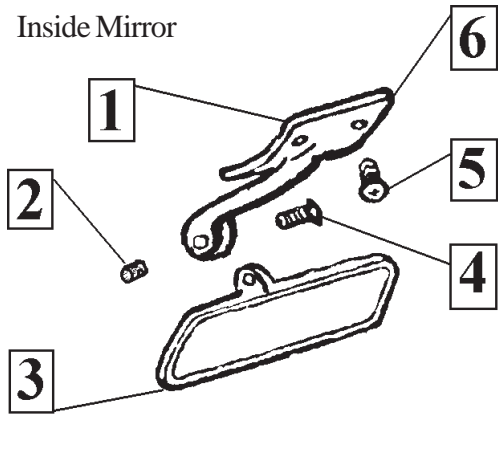

Inside Mirror