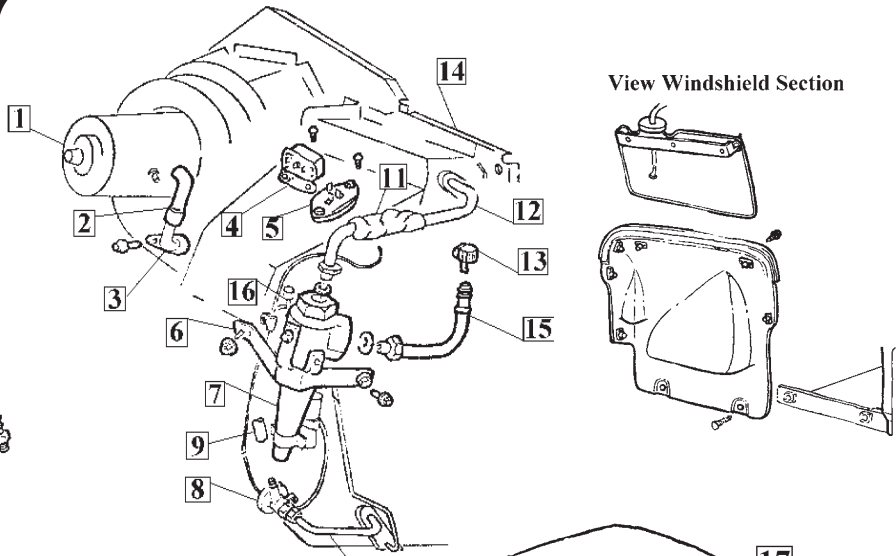

1	64-67	Heater Blower Motor No Fan.....	2356A.	52.00	ea
1	63-67	Heater Blower Motor Fan Metal As Origina	2356B.	42.00	ea
1	63-67	Drain Hose & Clamp For Evaporator Box.....	2356C.	13.50	set
2	63-67	Hose, AC Blower Motor Cooling (Rubber)....	6086.		
3	63-67	Tube Assy for Blower Motor Hose Cooling. ...	6086A.		
4	63-67	Air Cond Relay Replacement.....	2356D.	23.00	ea
5	63-67	Air Cond Blower Motor Resistor.....	2356E.	34.00	ea
5	63-67	Air Cond Blower Motor Resistor Gasket.....	2356F.	4.00	ea
5	63-67	AC Blower Motor Resistor Gasket Screws... ..	2356G.	3.00	set
6	63-66	STV Valve Bracket.....	2356H.	78.00	ea
6	1967	POA Valve Bracket on Box.....	2356J.	27.00	ea
6	1967	POA Valve Bracket to Valve.....	2356K.	27.00	ea
7	63-66	STV Valve Diaphragm Kit.....	2356L.	72.00	ea
7	63-67	Kit to Eliminate STV Valve.....	2356M.	175.00	ea
7	1967	Kit Replaces POA w/Eliminator Valve.....	2356N.	102.00	ea
8	63-67	AC Expansion Valve.....	2356P.	75.00	ea
9	63-65	Expansion Valve Fitting to Hose.....	2356R.	32.00	ea
9	66-67	Expansion Valve Fitting to Hose.....	2356S.	27.00	ea
10	63-65	AC Expansion Valve to Hose 90% Tube.....	2356T.	35.00	ea
10	66-67	AC Expansion Valve Straight Tube.....	2356V.	28.00	ea
11	63-70	AC Insulation Tape Black 2" Wide.....	2356W.	7.00	ea
12	63-65	AC Evaporator Core.....	6434D.	315.00	ea