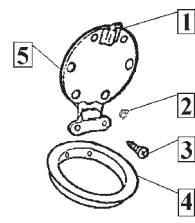

1	65-67	Side Exhaust, Trim Panel Screw Set.....	4916...	4.0	set
2	65-67	Side Exhaust, Trim Panel.....	4917...	85.0	ea
2	65-67	Side Exhaust, Cover & Trim Mounting Retainer.	4917A..	13.5	ea
3	65-67	Side Exhaust, Cover Left (Right #4903B).....	4903...	410.0	ea
4	65-67	Side Exhaust, Cover Screws.....	4920...	6.5	set
5	65-67	Side Exhaust, Cover Mounting Rear Screws.....	6196...	2.0	pr
6	65-67	Side Exhaust, Cover Mounting Washer Lock.....	6193...	1.0	pr
7	65-67	Side Exhaust, Cover Mounting Rear Nut.....	6471-2.	1.0	pr
8	65-67	Side Exhaust, Cover Rear Mounting Bracket....	4902...	7.75	ea
9	65-67	Side Exhaust, Cover Rr Mtg Large Flat Washer.	4918...	5.0	pr
10	65-67	Side Exhaust, Cover Rear Mtg Cushion.....	4905...	6.5	pr
11	65-67	Side Exhaust, Cover Rear Mtg Cushion Retainer	4912...	8.0	ea
12	65-67	Side Exhaust, Cover Rear Mtg To Frame Bolts..	4900...	4.0	pr
13	65-67	Side Exhaust, Muffler 427 Lt (Rt #4906C).....	4906A..	180.0	ea
13	65-67	Side Exhaust, Muffler 327 Lt (Rt #4906B).....	4906...	180.0	ea
14	65-67	Side Exhaust, Cover Mtg U-Nuts Original 12pcs	4911...	15.0	set
15	65-67	Side Exhaust, Cover Front Mtg Bracket.....	4904...	14.0	pr
16	65-67	Side Exhaust, Cover Front Brkt Mtg Screws....	4914...	1.5	set
17	65-67	Side Exhaust, Cover Frt Brkt Mtg Rivets 4pcs.	4913...	1.5	set
18	65-67	Side Exhaust, Side Pipe Stainless Steel Tips.	4910...	130.0	pr
19	63-67	Rear Muffler Mounting Bracket Bolts.....	4900A..	8.5	set
20	64-67	Muffler Rear Mounting Hangers.....	4900B..	36.0	pr
21	1963	Exhaust Bezels.....	4900C..	118.0	pr
21	64-65	Exhaust Bezels.....	4900D..	135.0	pr
21	66-67	Exhaust Bezels.....	4900E..	58.0	ea
22	63-67	Exhaust Extension Tips SS w/Seam No Part No.	4900F..	65.0	pr
23	63-67	Exhaust Extension Tip Clamps.....	4900G..	12.0	pr
24	64-67	Center Exhaust Pipe Hanger 2".....	4900H..	32.0	ea
24	64-67	Center Exhaust Pipe Hanger 2 1/2".....	4900J..	32.0	ea
25	64-67	Center Exhaust Pipe Hanger Clamps 2".....	4900K..	12.0	pr
25	64-67	Center Exhaust Pipe Hanger Clamps 2 1/2".....	4900L..	12.0	pr
26	65-67	Center Spacer Transmission Side Exhaust.....	4902A..	7.0	ea
27	63-67	Exhaust Header Pipe Packing 2".....	4900M..	4.0	ea
27	63-67	Exhaust Header Pipe Packing 2 1/2".....	4900N..	5.0	ea
28	63-67	Exhaust Header Pipe Extension 2".....	4902B..	10.0	ea
28	63-67	Exhaust Header Pipe Extension 2 1/2".....	4902C..	10.0	ea
29	63-67	Exhaust Header Flange 2".....	4902D..	18.0	ea
29	63-67	Exhaust Header Flange 2 1/2".....	4902E..	10.0	ea
30	63-64	Heat Shields 2" 250, 300hp + Auto.....	4902F..	44.0	pr
30	65-67	Heat Shields 2" 65-250 Only 65-67 327 + Auto	4902G..	44.0	pr
30	1963	Heat Shields 2 1/2" 300-360hp 4sp.....	4902H..	59.0	pr
30	64-65	Heat Shields 2 1/2" 300-425hp 4sp.....	4902J..	44.0	pr
30	66-67	Heat Shields 2 1/2" 327 4sp All 427.....	4902K..	44.0	pr
30	63-67	Heat Shields Strap and Screws Set 4pcs.....	4902L..	16.5	set
31	64-67	Header Pipe Left 2" 250-300+Auto Right #4908A	4908...	105.0	ea
31	64-65	Header Pipe Left 2 1/2" 327.....Right #4908C	4908B..	105.0	ea
31	65-67	Header Pipe Left 396+427.....Right #4908E	4908D..	105.0	ea
31	66-67	Header Pipe Left 427 Auto.....Right #4908G	4908F..	105.0	ea
32	64-67	Muffler With Pipe 2" 250-300 Auto.Muffler Set	4908H..	440.0	pr
32	64-67	Muffler With Pipe 2 1/2".Will Be Dropped Ship	4908J..	440.0	pr

1	1963	Gas Door Lid Roller & Bracket.....	1244.....	17.00	set
1	63-67	Gas Door Lid Latch Screw.....	1244A.....	5.00	ea
1	1963	Gas Door Lid Plastic Roller Only.....	1244B.....	5.00	ea
2	63-67	Gas Door Lid Bezel Mounting J-Nuts 4pcs.....	1244C.....	1.50	set
3	63-67	Gas Door Lid Bezel Mounting Screws 4pcs.....	1244D.....	1.50	set
4	1963	Gas Door Lid Bezel with Roller.....	1244E.....	23.00	ea
4	64-67	Gas Door Lid Bezel Coupe.....	1244F.....	23.00	ea
4	64-67	Gas Door Lid Bezel Conv.....	1244G.....	23.00	ea
5	1963	Gas Door Lid with Roller Until June 1963.....	1243.....	175.00	ea
5	1963L	Gas Door Lid Without Roller.....	1243A.....	95.00	ea
5	1964	Gas Door Lid.....	1243B.....	95.00	ea
5	1965	Gas Door Lid.....	1243C.....	95.00	ea
5	1966	Gas Door Lid Black Corner Flag Ser 8931-26467	1243D.....	95.00	ea
5	1966	Gas Door Lid White Corner Flag 66E & 66 Late.	1243E.....	90.00	ea
5	1967	Gas Door Lid in Primer.....	1243G.....	135.00	ea
6	63-67	Gas Cap With Fiber Gasket and SMC Logo.....	6013.....	26.00	ea
6	63-67	Gas Cap Gasket Fiber.....	6013A.....	2.50	ea
6	63-67	Gas Cap Gasket Black Rubber.....	6013B.....	2.50	ea
7	63-67	Gas Tank Neck Boot.....	6014.....	31.00	ea
8	63-67	Gas Tank Neck Mounting Screws 9pcs.....	6014A.....	10.00	set
9	63-67	Gas Tank Neck Coupe.....	6014B.....	66.00	ea
9	63-67	Gas Tank Neck Conv.....	6014C.....	66.00	ea
10	63-67	Gas Tank Neck Gasket.....	6014D.....	2.50	ea
11	63-67	Gas Tank Neck Boot Overflow Nipple.....	6014E.....	5.00	ea
12	63-67	Gas Tank Overflow Hose.....	6014F.....	6.00	ea
12	63-67	Gas Tank Overflow Hose Spring.....	6014G.....	6.00	ea
13	63-64	Gas Tank Overflow Hose White Retainer Strap..	1776.....	2.00	ea
13	65-67	Gas Tank Overflow Hose Black Retainer Strap..	1777.....	2.00	ea
14	1963	Gas Pedal Accelerator Swivel Rod.....	1245A.....	26.00	ea
14	64-67	Gas Pedal Accelerator Swivel Rod.....	1245B.....	26.00	ea
15	63-67	Gas Pedal Plastic Insert for Original & USA.....	1245C.....	3.00	ea
16	63-67	Gas Pedal W/Plastic Insert Correct Margins US	1245.....	30.00	ea
17	1963	Gas Pedal Mounting Bracket W/Rivets Under Car	1750A.....	9.50	ea
17	64-67	Gas Pedal Mounting Bracket W/Rivets Under Car	1750.....	9.00	ea
18	63-67	Gas Pedal Spacer.....	1245D.....	5.00	ea
19	63-67	Gas Pedal Mounting Screws Original Type/Size.	6026.....	3.50	pr
20	63-67	Gas Pedal Accel Swivel,Support,Bushing,Bolts.	1752.....	24.00	set
21	63-67	Gas Pedal Accelerator Swivel Bolts & Washers.	1752A.....	2.00	set
22	63-67	Gas Pedal Accelerator Lever Bolt & Nut.....	1749E.....	3.00	set
23	1963	Gas Accelerator Lever 250-360hp.....	1749.....	26.00	ea
23	64-65	Gas Accelerator Lever 250+350+365+375hp.....	1749A.....	26.00	ea
23	64-65	Gas Accelerator Lever 300hp.....	1749B.....	26.00	ea
23	65-67	Gas Accelerator Lever 396+66-427 4sp+66-7 327	1749C.....	26.00	ea
23	66-67	Gas Accelerator Lever 427/390 Auto 67 390+400	1749D.....	N/A	
23	1967	Gas Accelerator Lever 427 390+400+435 4sp...	1749E.....	26.00	ea
24	63-67	Gas Accelerator Swivel Bushings.....	1752B.....	2.50	pr
25	63-67	Gas Tank 20 Gallons with Logo CoupeConv Tank (1235A)	1235.....	235.00	ea
26	63-67	Gas Tank Mounting Straps 20 Gal 36 Gal Call.	1771.....	25.00	pr
27	63-67	Gas Tank Mounting Strap Bolts & Nuts.....	1771A.....	3.50	set
28	63-67	Gas Tank Strap Mounting Reinforcements.....	1771B.....	14.00	pr
29	63-67	Gas Tank Felt Anti-Squeak Pads.....	2312.....	4.00	pr
30	64-67	Gas Tank Lower Support (63 Call).....	1233.....	125.00	ea
31	63-67	Body Mounting #4 Support. See Body Mounting..	.....	.....	.....
32	63-67	Gas Tank Lower Support Mounting Kit.....	1771C.....	10.00	set