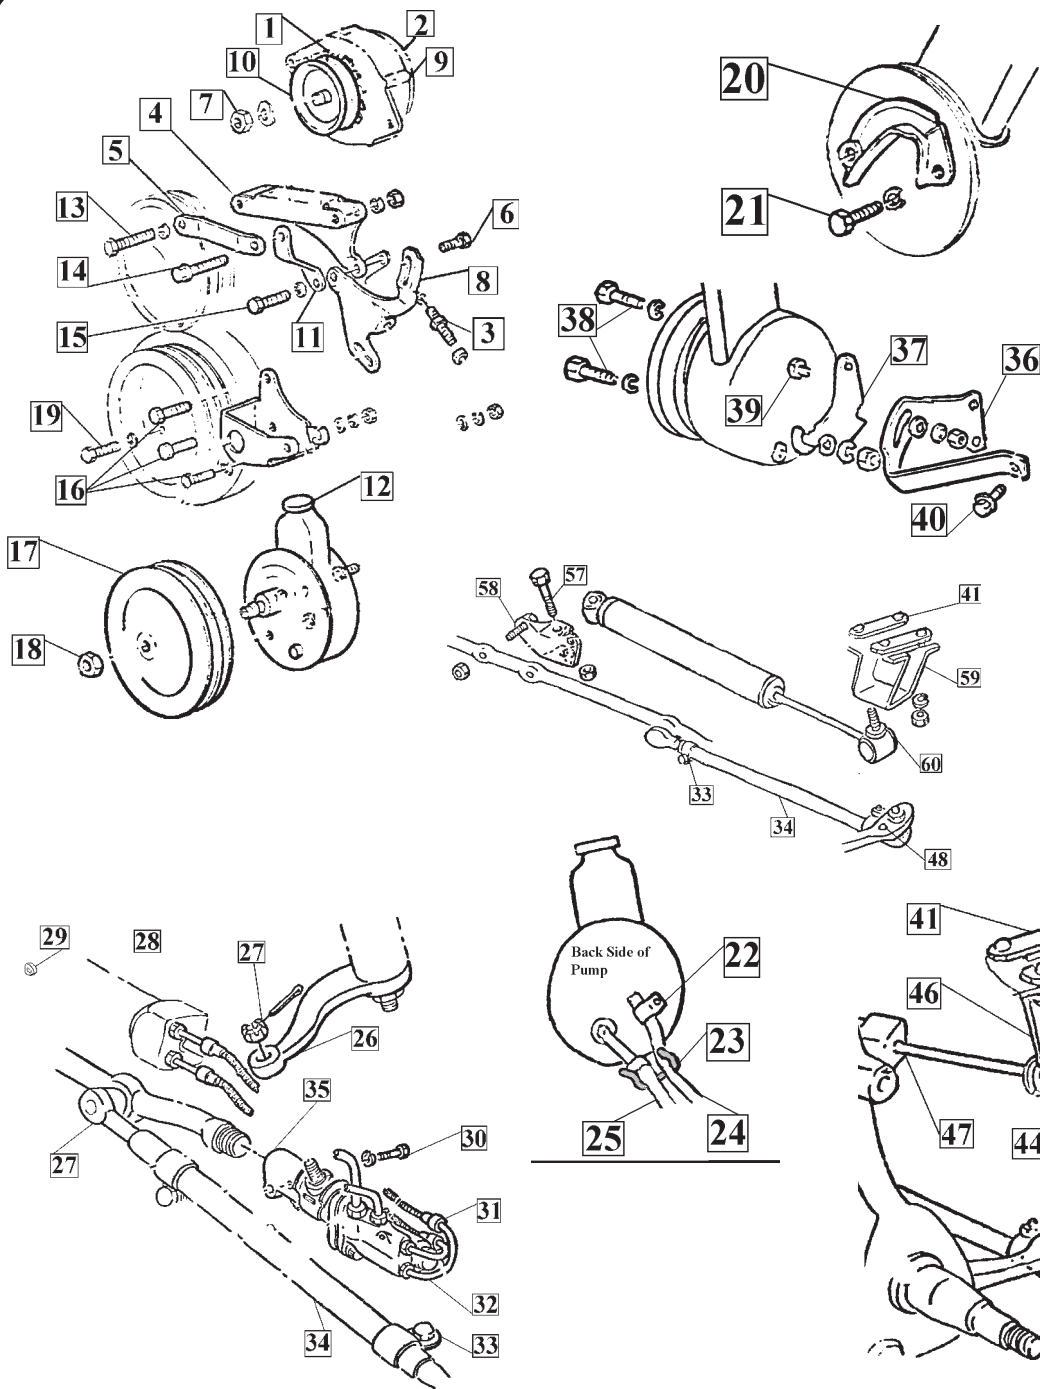

29B63-67	Nut & Cotter Pin for P/S Piston Stud..	..... 2733C	1.00	st
30	63-67	Power Steering Valve Clamp, Bolt & LW ..	2733E	1.50 st
31	63-67	Power Steering Piston Retractor Hose..	..... 2733F	22.00 ea
32	63-67	Power Steering Piston Extension Hose..	..... 2733G	22.00 ea
33	63-67	Tierod Clamp, Bolt, Nut Set.....	..... 2733H	7.50 set
34	63-67	Tierod Sleeve With Clamps & Bolts.....	..... 2733J	35.00 set
35	63-67	Power Steering Valve Rebuild Kit.....	..... 2733K	52.00 kit
36	63-67	Power Steering Pump Brace 327.....	..... 2733L	24.00 ea
37	63-65E	Power/Str Pump Brkt 327 Till 11/64 65 ...	2733M	28.00 ea
37	65L-67	Power Steering Pump Brkt 327.....	..... 2733N	28.00 ea
38	63-65E	Power Steering Brkt Bolt & LW 9pcs....	..... 2733P	4.00 set
38	65I-67	Power Steering Brkt Bolt & LW 9pcs....	..... 2733R	42.00 set
39	63-67	Power Steering Stud Nuts,FW,SW.....	..... 2733S	9.00 set
40	63-67	Power/Str Bracket Mounting Bolt & LW..	2733T	2.00 ea
41	63-67	P/S Bolt Mtg Plates, Nuts, Washers....	 2745	11.00 set
42	63-67	Power Steering Piston Cushion Retainer ...	2745A	5.00 pr
43	63-67	P/Steering Piston Rod Rubber Cushions. ...	2745B	6.00 pr
44	63-67	Power Steering Piston Cushion Spacer..	..... 2745C	4.00 ea
45	63-67	Power Steering Piston Nut & Cotter Pin ...	2745D	7.00 set
46	63-67	Power Steering Piston Bracket.....	..... 2745E	48.00 ea
47	63-67	Str Stabilzer Shock 63-7 327 No 3-5 HP ...	2745F	140.00 ea
48	63-67	Plug RR Hole Str Knuckle Arm PS Only... ..	2745G	11.00 pr
49	63-67	Tierod End Assy Lt Thread.....	..... 2745H	28.00 ea
49	63-67	Tierod End Assy Right Thread.....	..... 2745J	28.00 ea
50	63-67	Tierod End Nut & Cotter Pin Set of 4.....	2745K	4.00 ea