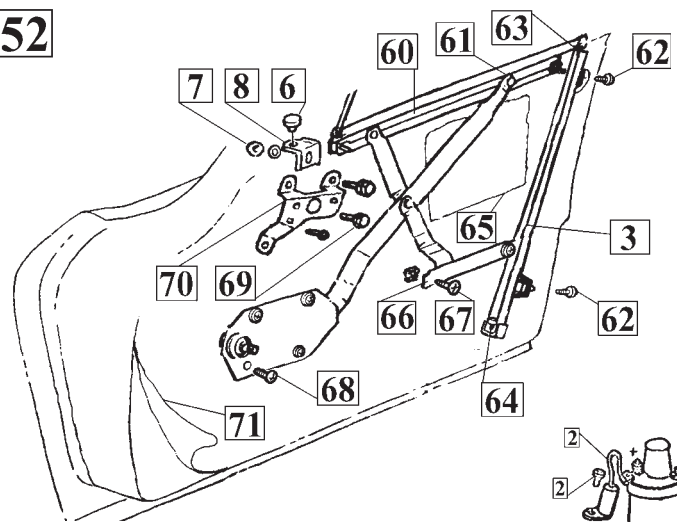

Front Of Door
Facing Outside

1	63-67	Capacitor Ammeter Behind Dash.....	2351	22.00	ea
2	66-67	Cap Mts on Coil Brkt No TI 390 After10	2902B	22.00	ea
3	63-67	Capacitor on Directional Blinker.....	2902	36.00	ea
4	64-67	Capacitor Brake Light Switch	2902A	32.00	ea
5	66-67	Capacitor On Coil Bracket 327.....	2902K	22.00	ea
6	64-67	Capacitor Heater Blower Mtr Replacemen	2902J	62.00	ea
7	63-64	Capacitor On Volt Regulator.....	2902D	22.00	ea
8	65-67	Capacitor On Volt Regulator.....	2902E	22.00	ea
9	63-67	Capacitor Behind Dash Near Ignition SW	2902C	22.00	ea
10	64-67	Capacitor W/Plastic Clip Behind Dash..	2902G	27.00	ea
11	63-67	Capacitor in Alternator.....	2902F	22.00	ea
12	63-67	Capacitor in Distributor w/DR No.....	2902H	22.00	ea