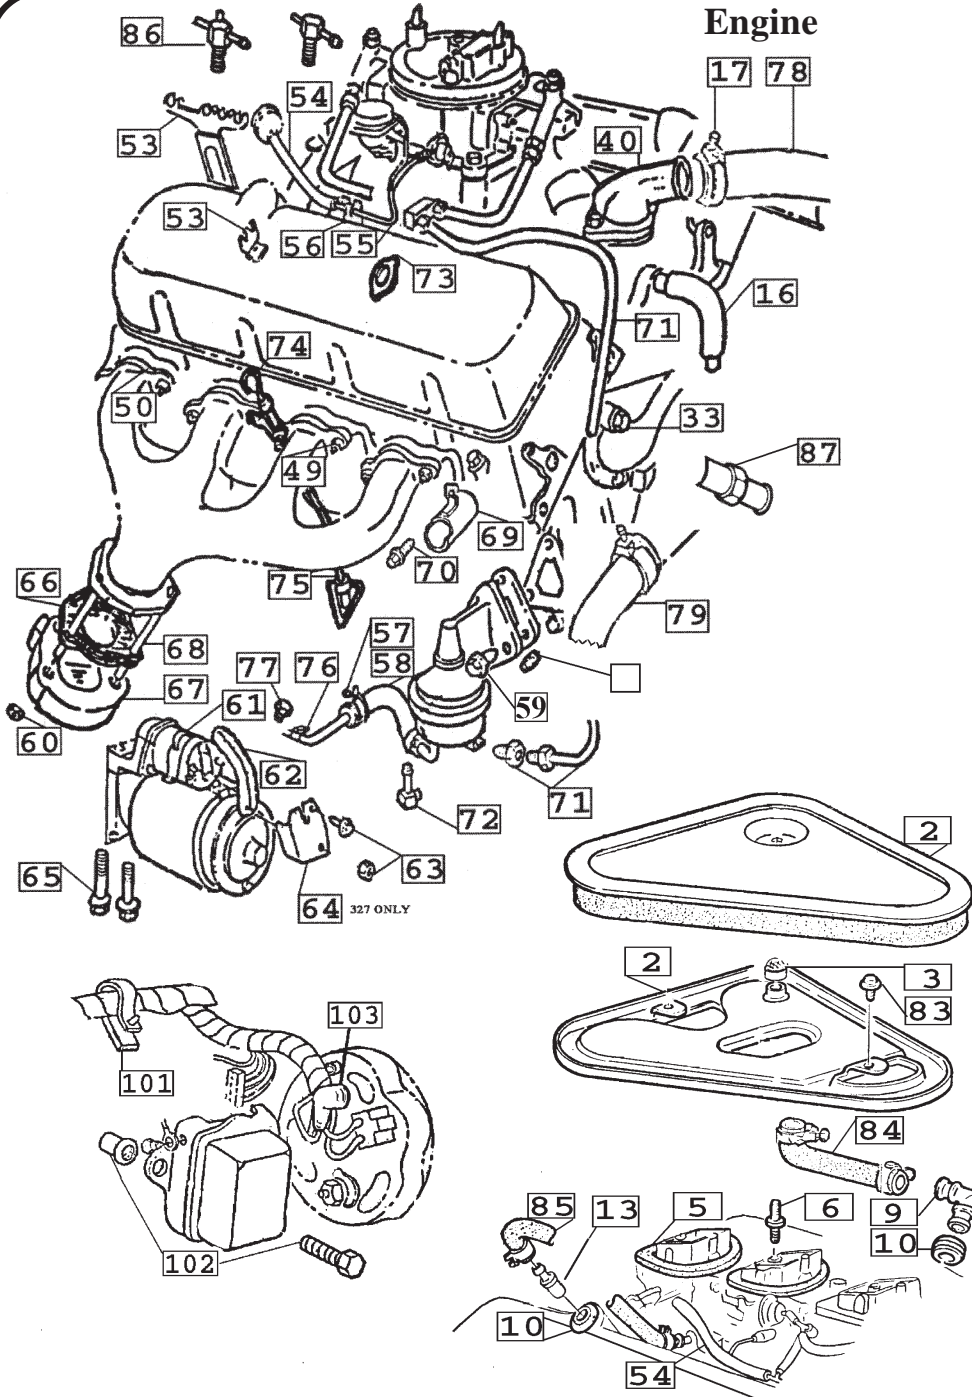

Engine

25	63-67	Heater Hose Retainer/Fenderwell W/AC W/Anchor1991-4.	12.00 ea
25	63-67	Heater Hose Retainer on Fenderwell RBW Bolts. ...1991...	12.00 ea
26	63-67	Hose Clamps For AC Duct Hose Underdash 2pcs. ...2389...	5.00 pr
26	63-67	Heater Box Rebuild Gasket Kit Non AC 3pcs.....1909...	16.00 set
26	63-66	Hose AC Vacuum Set Wht Stripe Underdash/Hood. 2748...	15.90 set
26	63-67	Heater Control Valve Bracket Clip.....1472...	6.00 ea
26	1967	Hose AC Vacuum Set Wht Stripe Underdash/Hood. 2747...	13.90 set
26	64-67	Heater Hose AC Blower Motor Cooling (Rubber)...6086...	5.00 ea
26	63-67	Heater Control Valve Bracket Screw.....1746...	1.00 ea
26	63-67	Heater Hose Bracket on Alternator 427 N/AC... ..6444...	4.00 ea
26	63-67	Heater Box Rebuild Gasket Kit N/AC 7pcs..... 1745...	21.00 set
26	63-67	Heater Core, Non AC.....6433...	67.00 ea
26	63-67	Heater & AC Switch Blower Control On AC Box..6435...	9.90 ea
26	63-67	Heater Box AC Vacuum Switch On AC Box.....2387...	18.00 ea
26	63-67	Heater Control Valve Bracket W/AC U-Clip..... 1471...	16.00 ea
26	63-67	Heater Core, With AC.....6434...	70.00 ea
26	63-67	Hose Air Cond Underdash Duct Set 3pcs OEM... ..2390...	14.00 set
26	63-67	Heater Control Valve, With AC.....6207...	32.00 ea
27	63-67	Grommet, Firewall 2 Hole Oil Line & Wiring..1951...	6.50 ea
27	63-67	Grommet, Firewall 4 Hole Oil Line & Wiring AC ...1952...	6.50 ea
27	63-67	Grommet, Hood Cable Release At Firewall.....6043...	1.50 ea
27	65-67	Grommet, Firewall Speedo & Tach 4sp (2 Hole).....1953...	6.50 ea
28	65-67	Oil Pressure Line & Fitting 396/427 33" Long. ....1459...	8.00 ea
28	63-67	Oil Pressure Line & Fitting 327 26" Long.....1388...	17.50 ea
29	65-74	Oil Line Bushing in Block BB (Line Reducer)/NOS.6132...	7.00 ea
30	64-67	Alternator Fan Used Original.....6539...	26.00 ea
31	65-69	Pulley, Alternator Blk FI/Hiper 427 W/PS.....1964...	30.00 ea
31	63-64	Pulley, Alternator Zinc FI/Hiper.....1963...	30.00 ea
31	66-67	Pulley, Alternator 427 W/AC & PS.....6366...	57.80 ea
31	65-67	Pulley, Alternator 390,435 w/PS no AC..... 38.00 ea	
31	66-69	Pulley, Alternator 427 W/AC No PS 70-72 BB.....6424...	31.00 ea
31	63-65	Pulley, Alternator 340,360,375hp no AC..... 38.00 ea	
31	64-67	Pulley, Alternator 390/435 no PS AC 365hp wAC .... 38.00 ea	
31	64-65	Pulley, Alternator 250-300 with AC..... 38.00 ea	
31	63-56	Pulley Alternator 250-350 no AC..... 36.00 ea	
31	1963	Pulley Alternator and Disc 250-300 with AC... ..80.00 set	
32	65-74	Alternator Adjusting Brace 396/427/454 W/PS.....1756...	11.00 ea
32	64-65	Alternator Adjusting Brace 327 No AC..... 1754...	21.00 ea
32	66-74	Alternator Adjusting Brace 70-74 350.....1927...	21.00 ea
32	65-67	Alternator Adjusting Brace 396/427 No PS..... 1755...	21.00 ea
33	66-67	Water Pump Stud Mtg On Rt Upper 427 N/AC.....6286...	6.00 ea
33	66-67	Water Pump Stud, Upper Rt With Smog..... 6408...	5.00 ea
33	56-74	Bolts, Water Pump Mounting W/TR Hdmks 3pcs.....2459...	10.00 set
34	56-68	Bolts, Crank Pulley 283/327 W/E Hdmks 3pcs.....2516...	9.00 set
35	63-74	Bolt, Alternator Bracket Mounting W/WB Hdmk.. .2395-1.	2.00 ea
36	65-67	Accelerator Return Spring Bracket 396/427.... 1228A..	11.00 ea
36	62-67	Accelerator Return Spring Bracket 1x4 327&340 ....1228...	11.00 ea
36	63-65	Accelerator Return Spring Bracket W/FI..... 1727...	16.00 ea
37	62-63	Accelerator Return Spring 340hp White..... 1036...	8.00 ea
37	63-67	Accelerator Return Spring 327 No 340 & FI..... 1455...	7.00 ea
37	65-67	Accelerator Return Spring 396/427 Black..... 1454...	7.00 ea
37	63-65	Accelerator Return Spring Fuel Inj Blue..... 2360...	8.00 ea
38	1963	Accelerator Lever 300 & 350 Hp..... 1749...	28.00 ea
38	65-67	Accelerator Lever 65-396 66 390/425 66-67 327 .....1749C..	28.00 ea
38	64-65	Accelerator Lever 300hp..... 1749B..	28.00 ea