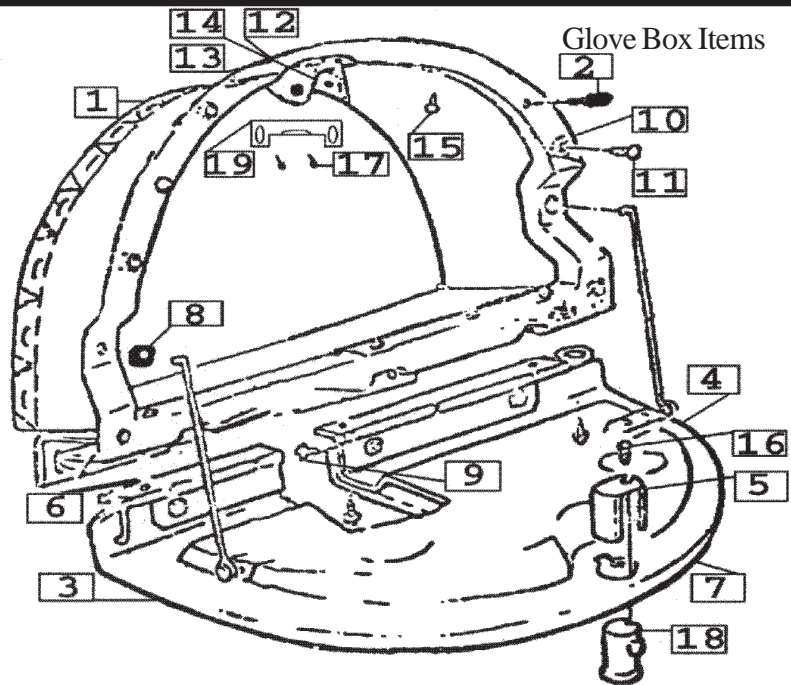

Glove Box Items

1	63-67	Glove Box Liner Assembled (Correct W/Staples) ..	1394...	22.00	ea
2	63-67	Glove Box Door Bumper (Pair).....	6244...	2.00	pr
3	1963	Glove Box Door Complete.....	1491A..	469.00	ea
3	64-65	Glove Box Door.....	1491...	265.00	ea
3	66-67	Glove Box Door.....	1491B..	280.00	ea
4	64-65	Glove Box Door Emblem.....	1280...	40.00	ea
4	66-67	Glove Box Door Emblem.....	1281...	40.00	ea
5	64-67	Glove Box Door Lock Catch Retainer Chrome....	2710...	8.50	ea
6	63-67	Glove Box Door Lower Screws Original 7pcs....	1736...	4.00	set
7	64-65	Glove Box Door Repair Kit.....	1256...	27.00	set
7	66-67	Glove Box Door Repair Kit.....	1257...	27.00	set
8	63-67	Glove Box Door Rod Grommet (Pair).....	6038...	2.50	pr
9	64-67	Glove Box Door To Hinge Screws 3pcs.....	2704...	3.00	set
10	63-67	Glove Box Door Frame U-Nuts 6pcs.....	2733...	4.00	set
11	63-67	Glove Box Door Frame Screws 6pcs.....	1433...	6.00	set
12	63-67	Glove Box Door Light Bulb Shield.....	2308...	8.00	ea
13	63-67	Glove Box Door Light Bulb.....	6525...	2.00	ea
14	63-67	Glove Box Door Light Switch/Bulb/Shield.....	6039...	17.00	ea
15	63-67	Glove Box Liner Screws 9pcs.....	2757...	5.95	set
16	63-67	Glove Box Door Catch Housing Screw.....	6247...	1.00	ea
17	63-65	Glove Box Door Lock Striker Screws Correct....	6325...	2.50	pr
18	64-67	Glove Box Door Lock Housing	6040...	16.00	ea
18	63-66	Glove Box Door Lock Housing Tumbler Keyed....	6040A..	18.50	ea
18	1967	Glove Box Door Lock Housing Tumbler Lock.....	6040B..	16.00	ea
19	63-67	Glove Box Door Striker.....	6041...	8.00	ea