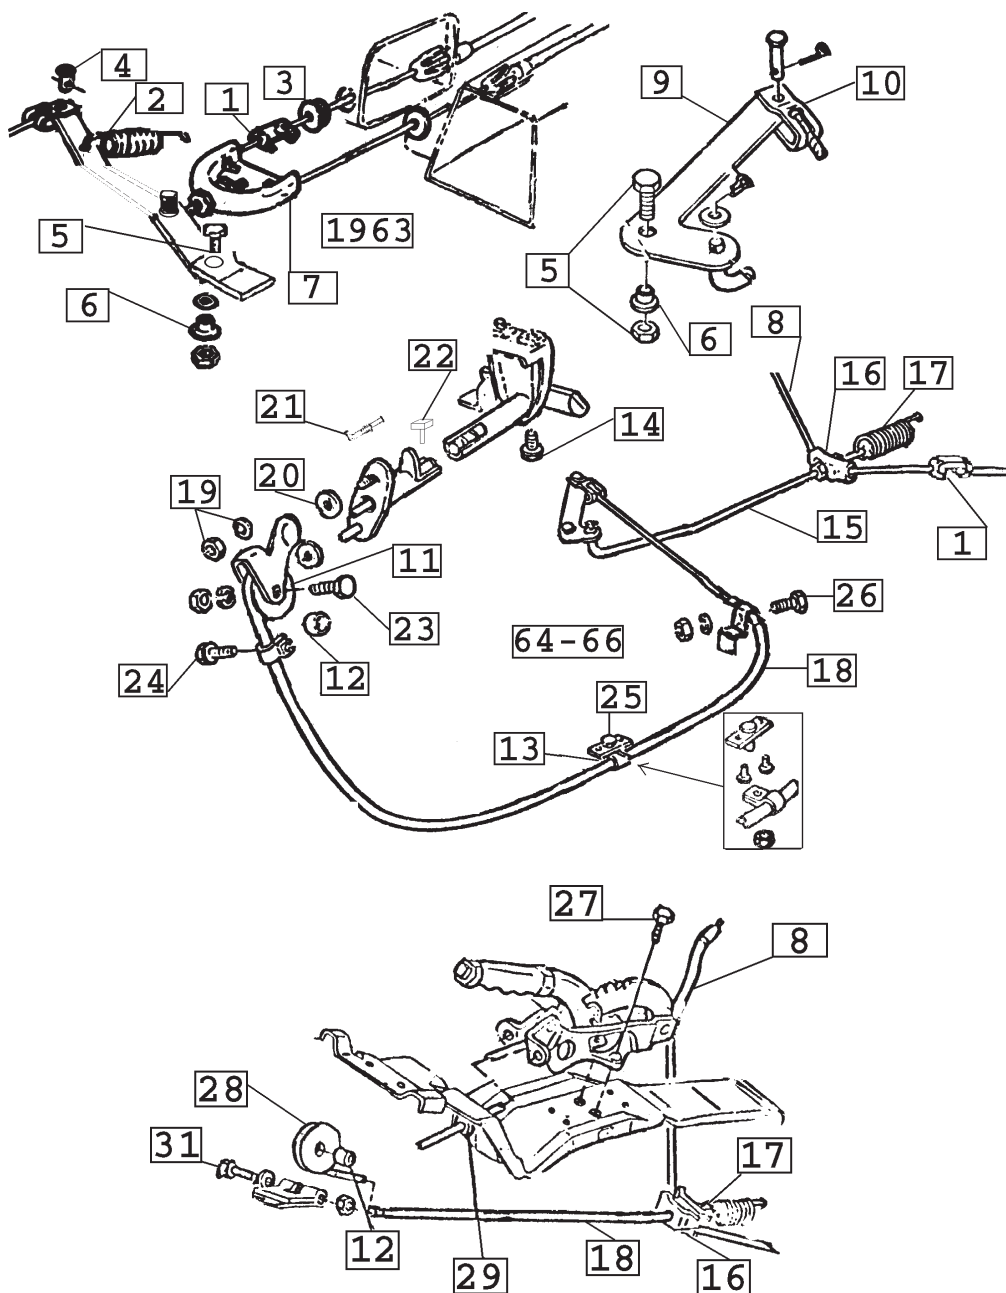

Brakes Front and Rear plus Parking Brakes