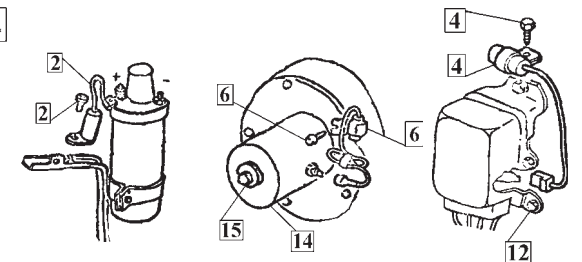

Front Of Door
Facing Outside