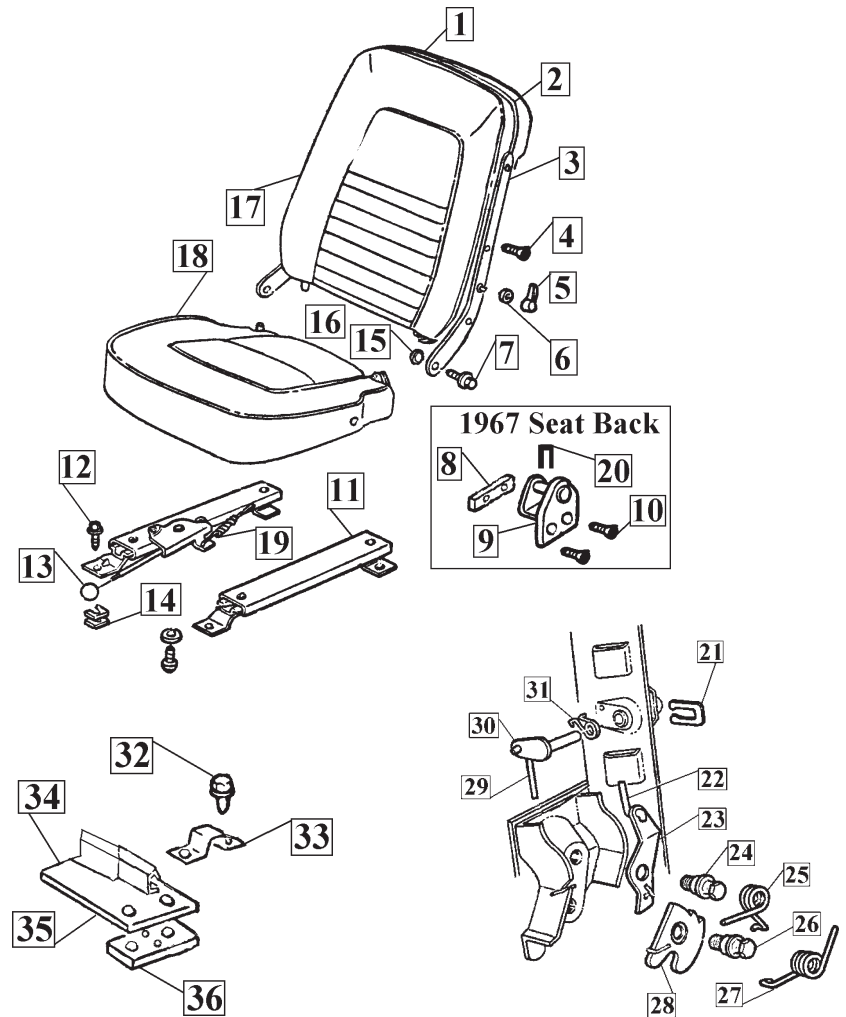

1	65-67	Seat Back Trim Stainless Steel.....	1961...	22.00	ea
1	65-67	Seat Back Trim Chrome.....	1961A..	34.00	ea
2	65-66	Seat Back Plastic Panel W/Vent Specify Color	1961B..	130.00	pr
2	1967	Seat Back Plastic Panel W/Vent Specify Color	1961C..	130.00	pr
2	65-67	Seat Back Panel Vent Screen Pair.....	1483...	6.50	pr
3	63-66	Seat Side Chrome Trim Mounting 4pcs."L".....	1961F..	240.00	set
3	1967	Seat Side Chrome Trim Mounting 4pcs."L".....	1961G..	240.00	set
4	63-67	Seat Side Chrome Mounting Screws 12pcs.....	1961H..	12.50	set
5	1967	Seat Back Lock Lever.....	1961D..	36.00	ea
6	1967	Seat Back Lever Plastic Washers Pair.....	1961E..	5.00	pr
7	63-67	Seat Pivot Screws 14pcs.....	1961J..	14.00	set
8	1967	Seat Nut Plate for Catch Screws.....	2512...	6.00	ea
9	1967	Seat Catch on Seat Bottom.....	2512A..	25.00	ea
10	1967	Seat Catch Screws 4pcs.....	2512B..	4.00	set
11	64-66	Lower Seat Rail Left (Right 2512D).....	2512C..	140.00	set
11	64-66	Seat Track Release Rivets Pair.....	2512E..	16.00	pr
11	1967	Lower Seat Rail Left.....	2512F..	95.00	ea
11	1967	Lower Seat Rail Right W/Release Lever.....	2512G..	120.00	ea
11	1967	Seat Track Screw Set.....	2512H..	8.00	set
11	63-66	Seat Track Bushing Springs 8pcs.....	2512J..	16.50	set
11	1967	Seat Track Plastic Bushing 16pcs.....	2512K..	50.00	set
11	1967	Seat Track Steel Roller Wheels.....	2512L..	5.00	ea
11	64-66	Seat Track Retainers & Screws.....	2512M..	22.00	set
11	64-66	Seat Ret Springs & Bushing for Seat Adj Handl	2512N..	23.00	set
11	1967	Seat Return Springs for Seat Adj Handle 2pcs.	2512P..	11.50	set
12	63-66	Seat Mounting Screws 12pcs.....	2512R..	10.00	set
12	1967	Seat Mounting Screws 8pcs.....	2512T..	8.00	set
13	64-66	Seat Adjuster Chrome Handle.....	1960...	32.00	ea
13	1967	Seat Adjuster Chrome Ball Metal.....	2512R..	16.50	ea
14	64-67	Seat Track Mounting Shims 1/8 Thick.....	1961K..	1.50	ea
15	63-67	Seat Pivot Spacers 4pcs.....	1961L..	4.00	set
16	63-66	Seat Back Adjusting Screws Nut & Washers.....	1960A..	3.50	ea
16	63-66	Seat Back Plastic Bumper 4pcs.....	1960B..	8.00	set
16	1967	Seat Back Plastic Bumper Metal & Plastic 4pcs	1960C..	13.50	set
16	63-64	Seat Bumper Mounting Screws Until Feb 64 4pcs	1960D..	3.00	set
16	64-67	Seat Bumper Mounting Screws After Mar 64 4pcs	1960E..	3.00	set
17	63-67	Seat Covers Specify YR, Color, Material.....	1960F..		
18	63-67	Seat Foam Specify Year 2 Backs, 2 Bottoms....	1960G..	250.00	set
19	63-66	Seat Track Bushing Springs 8pcs.....	1960H..	16.50	set
19	1967	Seat Track Plastic Bushing 16pcs.....	1960J..	50.00	set
20	63-67	Seat Back & Bottom Zig-Zag Springs.....	1960L..	73.00	set
21	1967	Seat Handle Crank Retainer Clip.....	1960K..	6.00	ea
22	1967	Seat Back Crank Rod.....	1483A..	7.00	ea
23	1967	Seat Back Catch Lever.....	1483B..	8.00	ea
24	1967	Seat Back Catch Lever Pivot Screw.....	1483C..	10.50	ea
25	1967	Seat Latch Lever Spring.....	1483D..	6.00	ea
27	1967	Seat Latch Fork Spring.....	1483F..	6.00	ea
28	1967	Seat Back Latch Fork.....	1483G..	20.50	ea
36	1967	Seat Mounting Rr Underbody Nut Plate W/Rivets.....	1483S..	10.50	ea

29	1967	Seat Back Crank Rod.....	1483H..	7.00	ea
30	1967	Seat Back Lever Crank.....	1483J..	22.50	ea
31	1967	Seat Back Release Lever Anti Rattle Spring... ..	1483K..	7.00	ea
32	63-66	Seat Mounting Bolts to Floor 8pcs.....	1483L..	10.00	set
33	63-66	Seat Mounting Anchor.....	1483M..	6.50	ea
34	63-66	Seat Mounting Flat Plate.....	1483N..	6.50	ea
35	63-67	Seat Mounting Underbody Rr Plate Rivets 8pcs.	1483P..	2.50	set
36	63-66	Seat Mounting Rr Underbody Nut Plate W/Rivets .	1483R..	10.50	ea