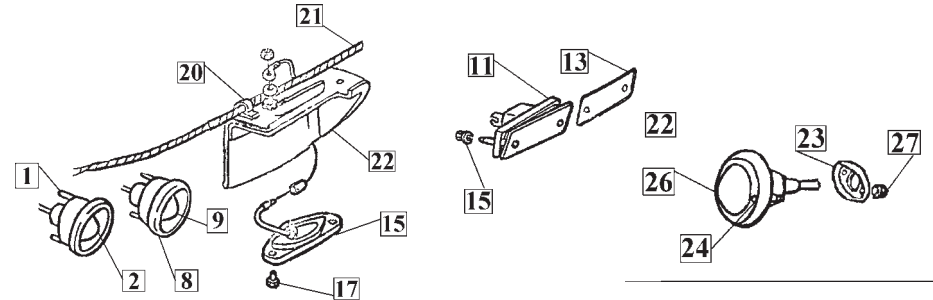

Abbreviated Words

Bearing.....	Brg	Column.....	Col	Lower.....	Lwr	Rubber.....	Rbr
Bezel.....	Bzl	Coupler.....	Cplr	Motor.....	Mtr	Stabilizer.....	Stabil
Bracket.....	Brkt	Door.....	Dr	Mounting.....	Mtg	Standard.....	Std
Brake.....	Brk	Except.....	Exc	Package.....	Pkg	Steering.....	Strg
Bumper.....	Bpr	Firewall.....	Fwall	Pieces.....	Pcs	Steering Column S/C	
Bushing.....	Bshg	Gasket.....	Gskt	Piston.....	Ptn	Support.....	Supt
Chrome.....	Chr	Ground.....	Grd	Rear.....	RR	Upper.....	Upr
Clutch.....	Cl	Handle.....	Hdle	Rocker.....	Rkr	Window.....	Wind