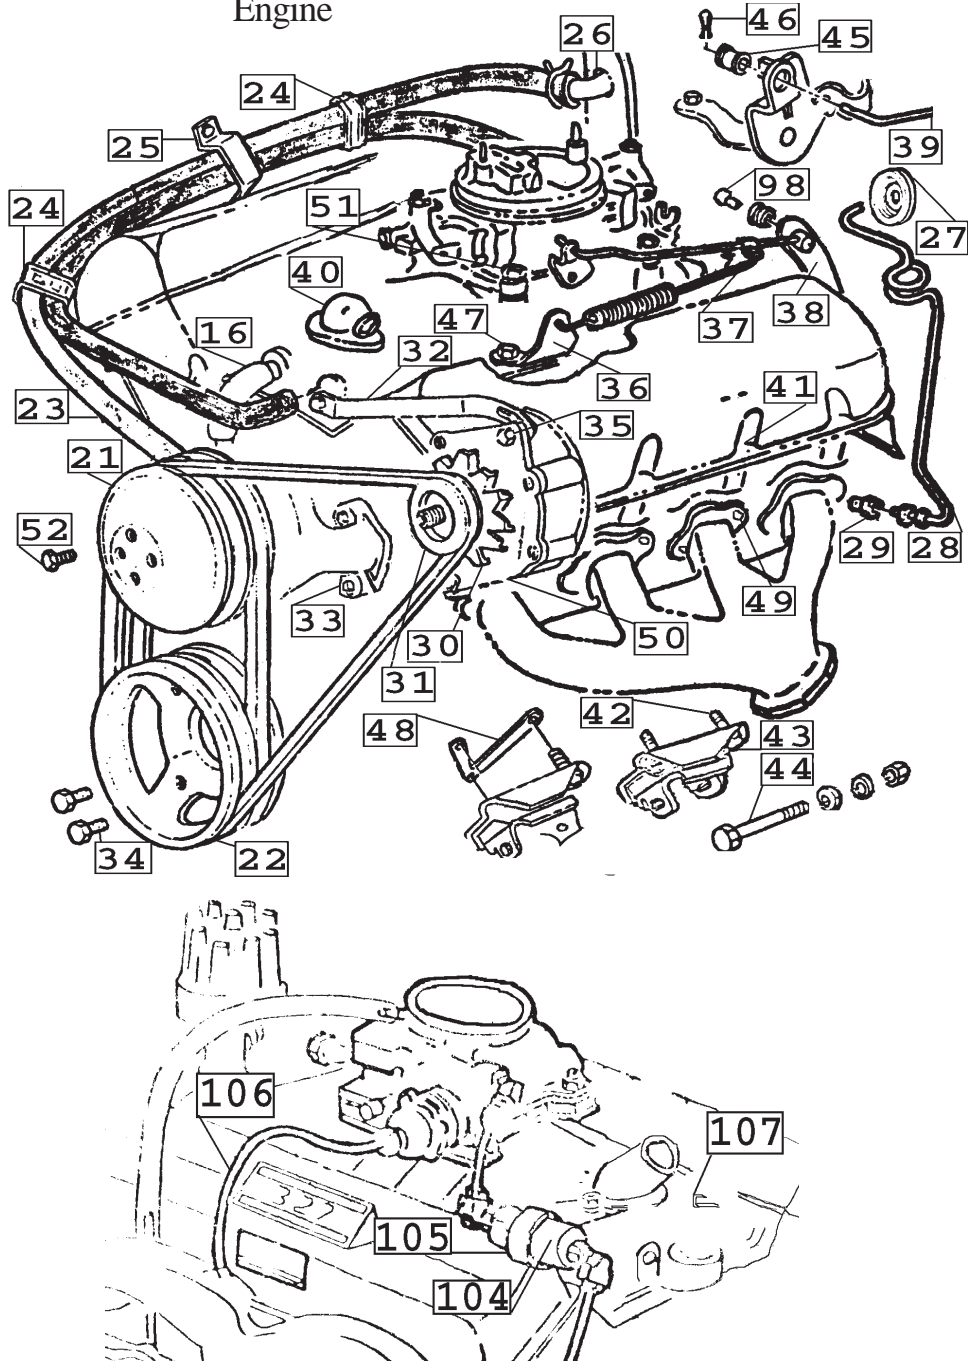

Engine

13	66-74	PCV Valve 427 Tag (736C).....	2138...	3.00	ea
13	62-63	PCV Valve Adapter Fitting Straight AFB/WCFB..	2616D..	5.00	ea
14	1967	Carb Choke Rod 427 W/3x2.....	2739...	6.50	ea
14	1966	Carb Choke Rod 425hp.....	6416C..	6.00	ea
14	1966	Carb Choke Rod 390hp.....	6416B..	6.00	ea
14	66-67	Carb Choke Rod 300hp.....	6416A..	6.00	ea
14	1967	Carb Choke Rod Clip.....	6516...	2.00	ea
14	66-67	Carb Choke Rod 350hp.....	6416...	6.00	ea
14	1967	Carb Choke Rod 390hp.....	6416D..	6.00	ea
15	66-70	Choke Coil Cover 327/350/427 No 68-69 3x2.....	6190...	8.00	ea
15	66-70	Choke Thermostat Coil 66 All Hip 67 All.....	2919...	21.00	ea
16	65-74	Hose, Water Pump By Pass Hose 427 W/Ribs.....	2774...	1.00	ea
16	65-74	Hose, Water Pump By Pass Hose 427 Smooth.....	2774B..	7.00	ea
16	63-67	Hose, Water Pump By Pass Hose 327 Hiper.....	2774A..	10.00	ea
17	63-67	Heater Hose Clamp Set 250/300 W/AC 18pcs.....	1460AC.	45.00	set
17	63-67	Heater Hose Clamp Set 250/300hp.....	1460...	45.00	set
17	1967	By-Pass Hose Clamps 427 Late 67 Tower Type.....	2769...	6.50	pr
17	1965	Heater Hose Clamp Set 396-425hp 16pcs.....	2320...	54.00	set
17	63-65	Heater Hose Clamp Set 327 Hiper W/AC 20pcs....	2319...	47.00	set
17	66-67	Heater Hose Clamp Set 327 Hiper W/AC 18pcs....	2322...	46.00	set
17	66-67	Heater Hose Clamp Set 427 W/AC 12pcs.....	1463...	40.00	set
17	63-67	Heater Hose Clamp Set 327 Hiper 16pcs.....	1461...	45.00	set
17	66-67	Heater Hose Clamp Set 427 10pcs.....	1462...	38.00	set
17	63-67	By-Pass Hose Clamps 327.....	1431A..	3.00	pr
17	65-74	By-Pass Hose Clamps 396/427/454 Early 67....	2768...	6.50	pr
17	66-67	Heater Hose Clamp Set 327 No Hiper W/AC 16pcs	2321...	42.00	set
18	62-66	Valve Covers 327 Aluminum no Seam.....	5075...	165.00	ea
18	65-67	Valve Cover Pairs Specify Yr Eng Options.....	2550A.	210.00	pr
18	1967	Valve Cover 327 with Seam.....	5075A..	99.00	ea
18	1966E	Valve Cover Steel Right with Dimple.....	2551...	125.00	ea
18	1967	Valve Cover 427 Steel Lt w/wire support.....	2554...	125.00	ea
18	65-67	Valve Cover 427 Steel.....	2550...	125.00	ea
18	65-74	Valve Cover Gasket 396/427/454 Cork (Correct) ...	1759...	15.00	pr
18	60-80	Valve Cover Gasket SB Cork (No Extra Holes)....	1744...	15.00	pr
18	65-6L	Valve Cover 427 Steel Lt (#2553 RT).....	2552...	125.00	ea
19	63-67	Bolts, Coil Mounting 327 W/E Hdmks.....	2361...	4.00	pr
19	65-74	Bolts, Coil Mounting 396/427/454 W/RBW Hdmks.	1770...	4.00	pr
20	65-67	Coil Bracket 396/427 No 3x2.....	2524...	21.00	ea
20	63-67	Coil Bracket & Top Shield Mounting Rt Side..	4614...	22.00	ea
20	1967	Coil Bracket Mounting 427 3x2's.....	2524A..	21.00	ea
21	65-66	Pulley, Water Dual Deep Grooved 327 Hiper.....	6125...	0.00	ea
21	66-67	Pulley, Water 327 Hiper & 427 W/AC.....	2583...	0.00	ea
21	65-67	Pulley, Water Dual 425hp No P/S #480.....	2580...	0.00	ea
21	65-67	Pulley, Water 427/396.....	6401...	0.00	ea
21	66-67	Pulley, Water 427 Triple #3889372 AC.....	2514...	215.00	ea
22	1966	Pulley, Crank Hiper 427 Non Air Cond.....	6404...	165.00	ea
22	66-67	Pulley, Crank 327 Hiper.....	6403...	60.00	ea
22	63-67	Pulley, Crank Deep Groove 327 HiPer/FI #987...	2584...	50.00	ea
22	65-74	Pulley, Crank Cast 396/427/454.....	6402...	165.80	ea
23	66-67	Heater Hose Set, 427 W/GM Logos.....	2341...	38.00	kit
23	63-65	Heater Hose Set, 327 W/GM Logos.....	2535...	38.00	kit
23	66-67	Heater Hose Set, 327 W/GM Logos.....	2537...	38.00	kit
24	66-80	Heater Hose Metal Retainer Strap.....	2311...	6.50	pr
24	1963	Heater Hose Metal Retainer Strap Alum No AC...	2311A..	6.00	pr