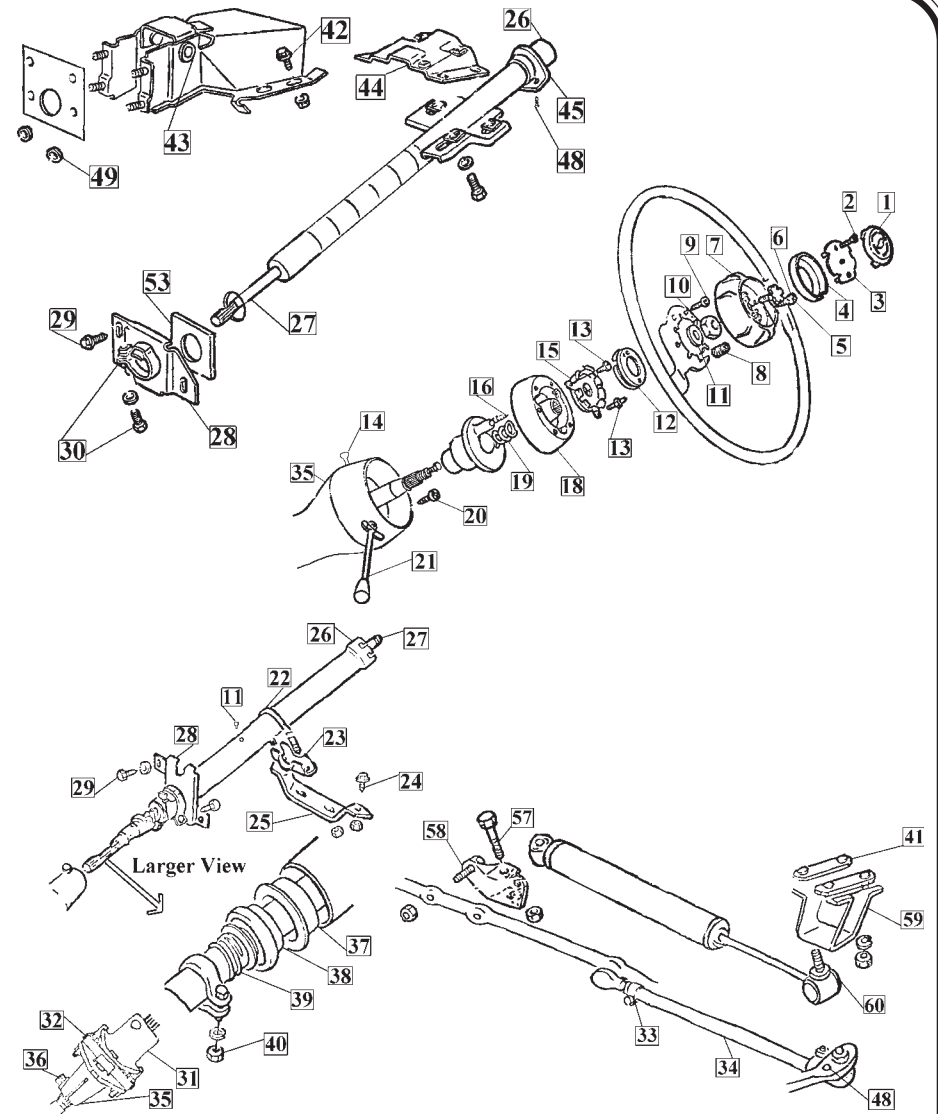

1	63L-67	Spare Tire Bolt Lock Rubber Boot.....	1412k	11.0	ea
2	1963	S/T Lock Correct Key Small Cap & Hole...	1412	78.0	ea
2	1964	S/T Lock Correct Key Small Cap Lg Hole..	1412	78.0	ea
2	1967	S/T Lock Correct Lock Key B Marking.....	1412	78.0	ea
2	63-66	S/T Lock Correct Key Lg Hole Replace Cap	14126	62.0	ea
2	65-66	S/T Lock Correct Key Small Cap Lg Hole..	1412	78.0	ea
2	1967	Tire Lock & Glove Bx Cylinder Keyed Same	1412	92.0	pr
2	65-66	Tire Lock & Glove Bx Cylinder Keyed Same	1412	92.0	pr
3	1963	Spare Tire Lock Bolt Complete.....	1412	63.0	ea
3	63L-67	Spare Tire Lock Bolt Complete.....	1412	63.0	ea
3	65-67	Spare Tire Lock Bolt Complete Red/Gold..	1412	63.0	ea
4	63-67	Spare Tire Lock Bolt Mounting Bolts "TR"	2746E	4.0	pr
5	63-67	Spare Tire Lock Bolt Barrel Nut.....	2746C	6.0	ea
6	63-67	Spare Tire Lock Bolt Pin.....	2746B	1.0	ea
7	1963	Spare Tire Lock Bolt Mounting Bracket...	2746	15.0	ea
7	63L-67	Spare Tire Lock Bolt Mounting Bracket...	2746D	11.0	ea
8	63-67	Spare Tire Lock Bolt Spacer.....		2.0	ea
9	63L-67	Spare Tire Tub Fiberglass.....	1412D	355.0	ea
10	63-67	Spare Tire Tub Mtg Bolts & Washers 8pcs.	1412E	4.0	set
11	63-67	Spare Tire Tub Mtg Bolts Front Lock Wash	1412H	1.0	pr
12	63L-66	Spare Tire Tub Frt Mtg Bolt Std Wheel...	1412G	36.0	ea
12	63E-67	Spare Tire Tub Frt Mtg Bolt 63-66 KO 67A	1412	36.0	ea
12	65-67	Spare Tire Tub Frt Mtg Bolt 65-66G 67Red	1412	36.0	ea
13	63-67	Spare Tire Tub Tray Lid.....	1412F	230.0	ea
14	64-67	Spare Tire Tub Tray Lid "V" Bar Brace...	1412	68.0	ea
15	63-67	Spare Tire Tub Tray Lid "V" Bar Rivets..	1412J	2.0	set

1	63-64	Horn Button.....	1260..	74.00	ea
1	65-66	Horn Button.....	1261..	74.00	ea
1	65-66	Horn Button Telescopic.....	1262..	73.00	ea
1	1967	Horn Button Standard & Telescopic.....	1260C.	59.00	ea
1	63-67	Horn Button Center Emblem.....	1261A.	0.00	eas
2	65-66	Horn Stand Screws Tele Pair.....	1260F.	2.00	set
2	63-67	Horn Contact Screws 3pcs No Tele.....	1260D.	2.00	set