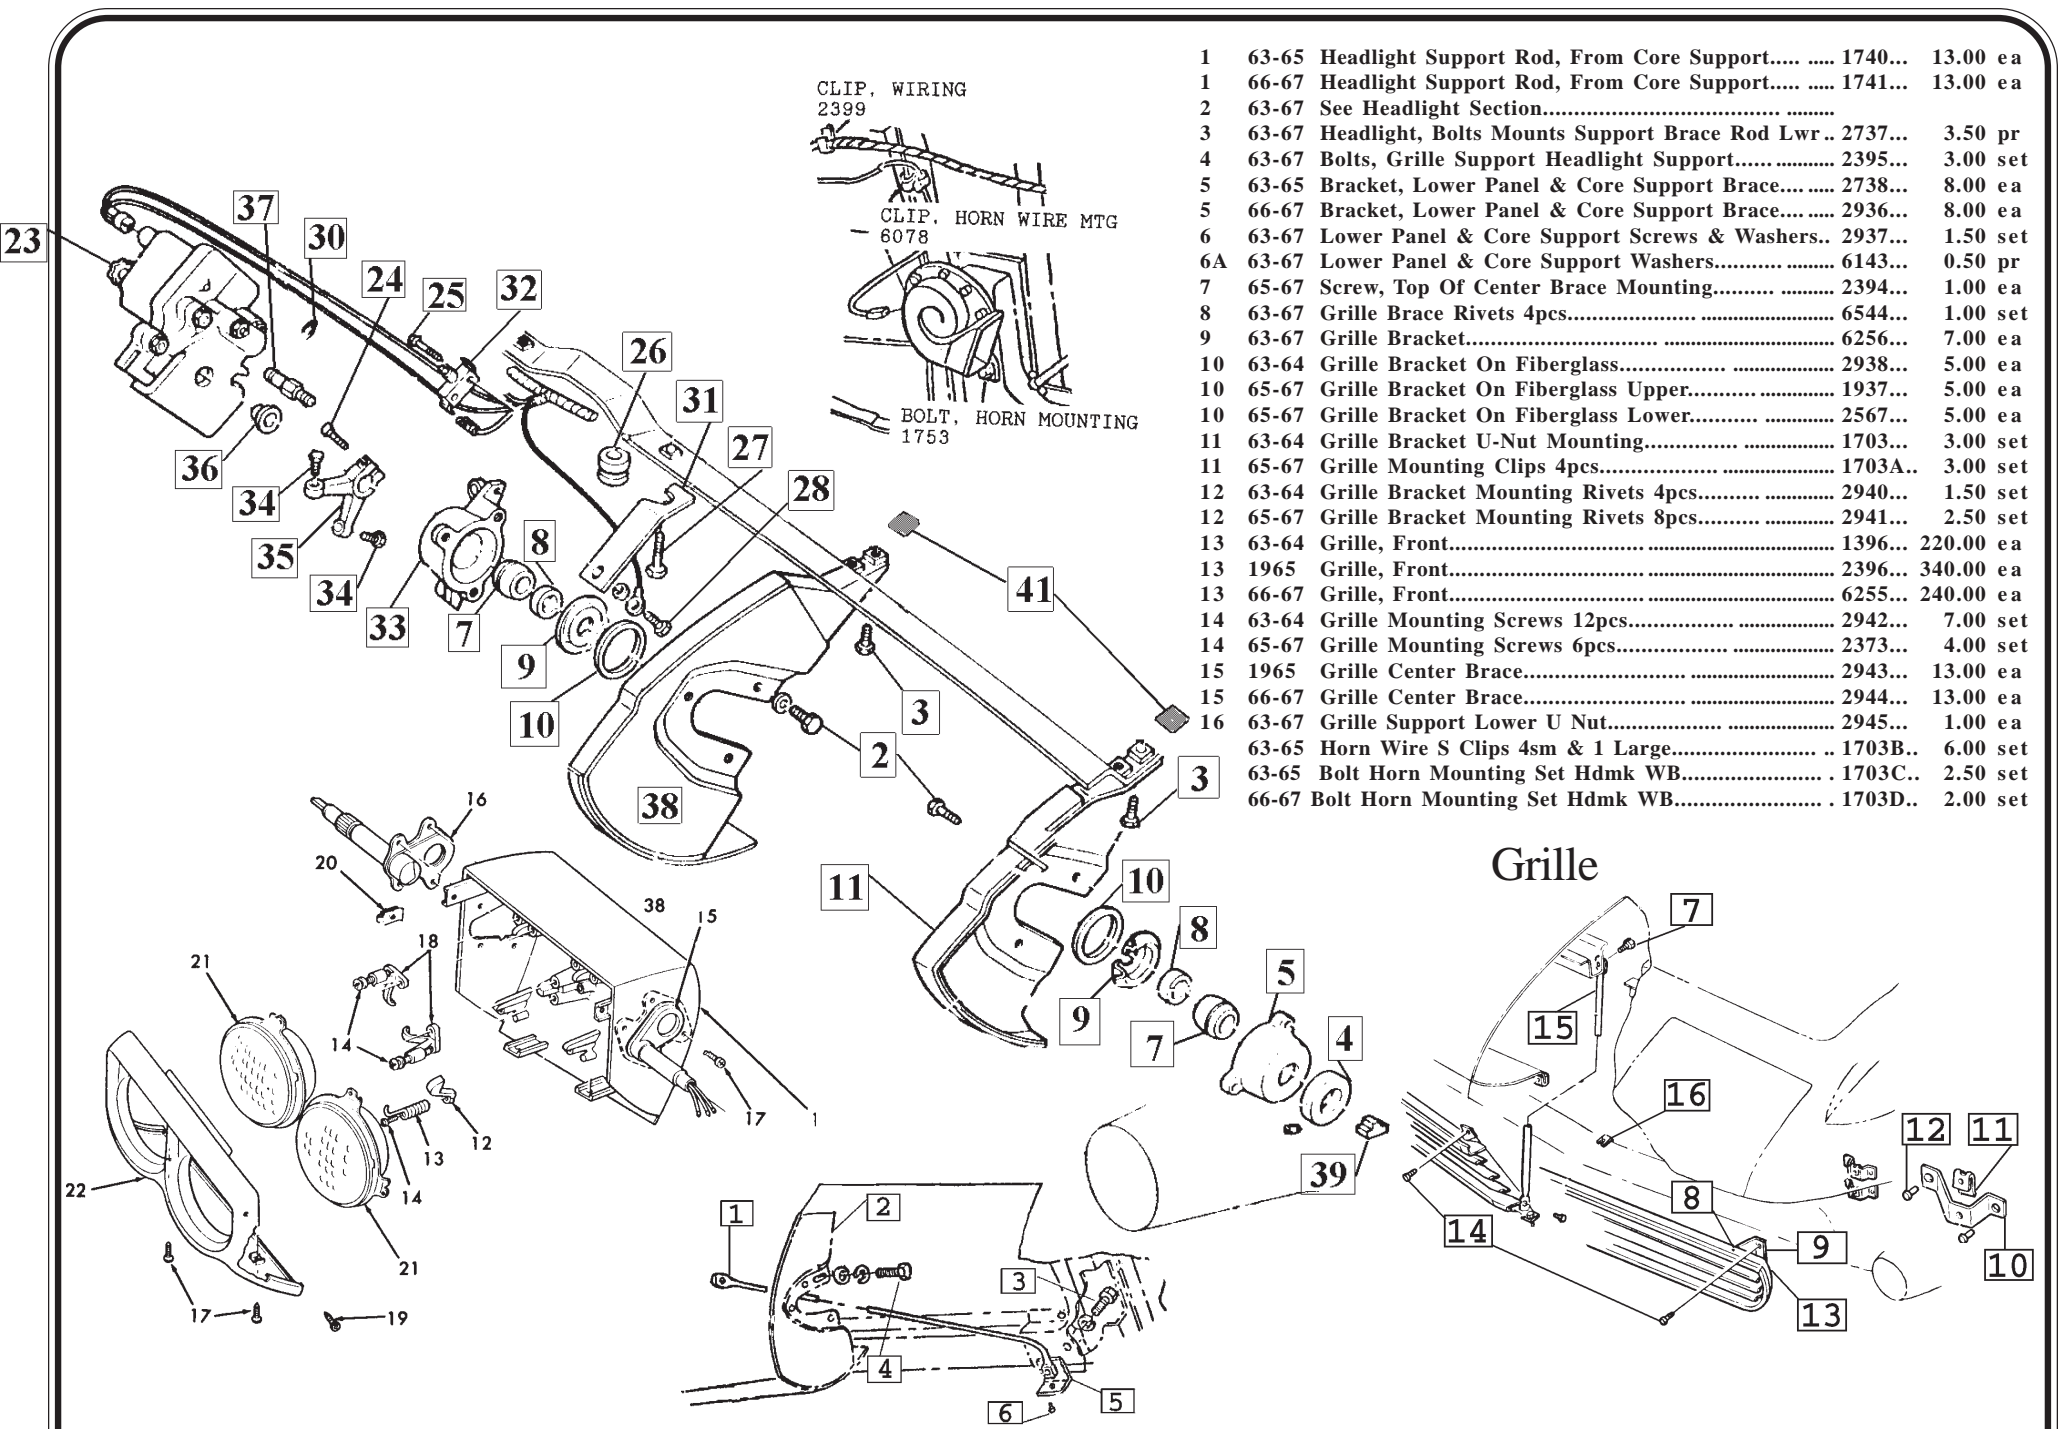

1	63-65	Headlight Support Rod, From Core Support.....	1740...	13.00	ea
1	66-67	Headlight Support Rod, From Core Support.....	1741...	13.00	ea
2	63-67	See Headlight Section.....			
3	63-67	Headlight, Bolts Mounts Support Brace Rod Lwr..	2737...	3.50	pr
4	63-67	Bolts, Grille Support Headlight Support.....	2395...	3.00	set
5	63-65	Bracket, Lower Panel & Core Support Brace.....	2738...	8.00	ea
5	66-67	Bracket, Lower Panel & Core Support Brace.....	2936...	8.00	ea
6	63-67	Lower Panel & Core Support Screws & Washers..	2937...	1.50	set
6A	63-67	Lower Panel & Core Support Washers.....	6143...	0.50	pr
7	65-67	Screw, Top Of Center Brace Mounting.....	2394...	1.00	ea
8	63-67	Grille Brace Rivets 4pcs.....	6544...	1.00	set
9	63-67	Grille Bracket.....	6256...	7.00	ea
10	63-64	Grille Bracket On Fiberglass.....	2938...	5.00	ea
10	65-67	Grille Bracket On Fiberglass Upper.....	1937...	5.00	ea
10	65-67	Grille Bracket On Fiberglass Lower.....	2567...	5.00	ea
11	63-64	Grille Bracket U-Nut Mounting.....	1703...	3.00	set
11	65-67	Grille Mounting Clips 4pcs.....	1703A..	3.00	set
12	63-64	Grille Bracket Mounting Rivets 4pcs.....	2940...	1.50	set
12	65-67	Grille Bracket Mounting Rivets 8pcs.....	2941...	2.50	set
13	63-64	Grille, Front.....	1396...	220.00	ea
13	1965	Grille, Front.....	2396...	340.00	ea
13	66-67	Grille, Front.....	6255...	240.00	ea
14	63-64	Grille Mounting Screws 12pcs.....	2942...	7.00	set
14	65-67	Grille Mounting Screws 6pcs.....	2373...	4.00	set
15	1965	Grille Center Brace.....	2943...	13.00	ea
15	66-67	Grille Center Brace.....	2944...	13.00	ea
16	63-67	Grille Support Lower U Nut.....	2945...	1.00	ea
	63-65	Horn Wire S Clips 4sm & 1 Large.....	1703B..	6.00	set
	63-65	Bolt Horn Mounting Set Hdmk WB.....	1703C..	2.50	set
	66-67	Bolt Horn Mounting Set Hdmk WB.....	1703D..	2.00	set