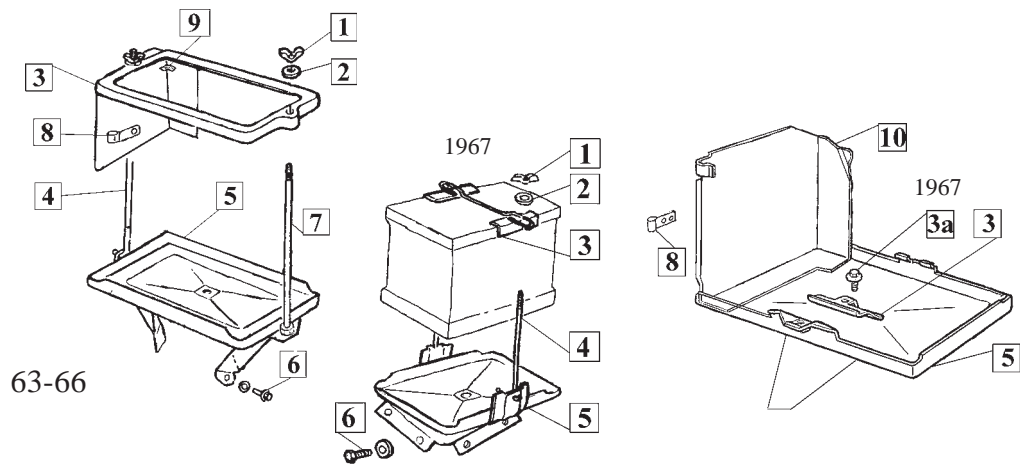

1	63-67	Battery Bolt Wing Nuts & Washers 2 each.....	1910...	2.50	set
1	63-67	Battery Bolt Wing Nuts..(2).....	1910A.	2.00	pr
2	63-67	Battery Cable Positive Felt Original.....	6368...	1.00	ea
3	63-67	Battery Hold W/Air Cond or 396 Exact Repro... ..	1209...	8.00	ea
3	1963	Battery Hold Down W/Shield Before 2-2-63.....	1208A..	30.00	ea
3	63-66	Battery Hold W/Shield After 2-2-63.....	1208...	30.00	ea
3A	1967	Battery Hold Down With Bolts.....	2707...	7.50	set
4	63-66	Battery Hold Down J Bolt.....	1049...	3.50	ea
4	63-67	Battery Hold Down J Bolt W/ Air Cond & 396.....	1049a..	3.50	ea
5	63-66	Battery "J" Bolt & Stud W/Wing Nuts.....	6527...	8.00	set
5	63-65	Battery Tray W/Correct Legs.....	1206...	48.00	ea
5	1966	Battery Tray W/Correct Legs.....	1206A..	48.00	ea
5	63-67	Battery Tray W/Air Cond + 396 Lt Side.....	1205...	56.00	ea
5	1967	Battery Tray Without Air Cond.....	1207...	56.00	ea
6	63-67	Battery Tray Mounting Bolts 4pcs.....	6217...	4.00	set
6	63-67	Battery Tray Mounting Bolts 6pcs W/AC and 396...	6217B.	6.50	set
7	63-67	Battery Tray Mounting Stud & Nut.....	6320...	3.50	ea
8	63-66	Battery Cable Retainer to Heat Shield.....	1387...	2.00	ea
9	63-66	Battery Hold Down Cushions 4pcs.....	1910A..	3.50	set
10	1967	Battery Tray Heat Shield NO Air Cond.....	1984...	20.00	ea
		BATTERY CABLE WITH SPRING RING			
11	1963	Battery Cables S/B W/Air Cond 1 Braided Neg..	1985A..	80.00	pr
12	64-65	Battery Cables S/B W/Air Cond & 396.....	1985...	80.00	pr
13	66-67	Battery Cables S/B & B/B W/Air Cond.....	1986...	80.00	pr
14	63-65	Battery Cables Small Block.....	1966...	80.00	pr
15	66-67	Battery Cables Small Block.....	1987...	80.00	pr
16	66-67	Battery Cables Big Block.....	1988...	80.00	pr
17	63-67	Battery Cable Clip @ Firewall Rubber Coated..	1386...	2.00	ea
18	63-67	Battery Tray Mat Acid-Neutralizing.....	3011...	5.59	ea