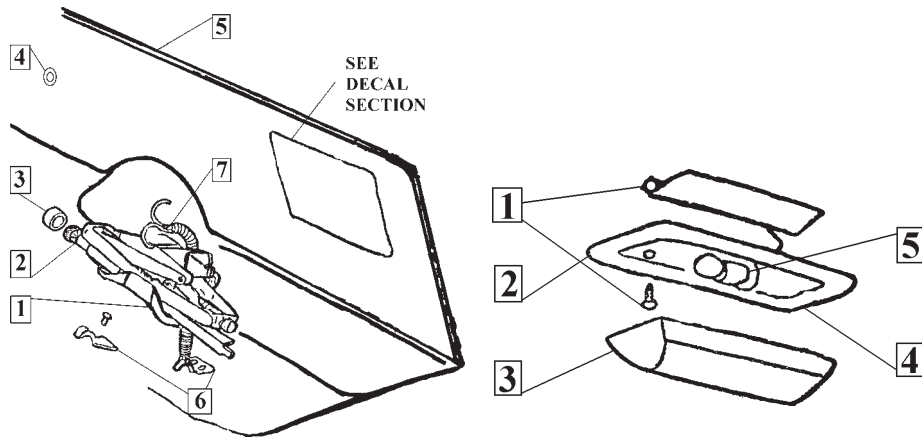

1	63-5E	Jack Type I All 63-64 65 to Serial 12000.....	1715A...	165.00	ea
1	1965	Jack Type II Serial 12000 to 23564.....	1715B...	165.00	ea
1	65-67	Jack Type III.....	1715C...	165.00	ea
1	1967	Jack Type III Dated Jan-Jun 67 Specifty Date.	1715D..	180.00	ea
1A	63-65	Jack Bearing Type I & II.....	2528B..	8.00	ea
1A	66-67	Jack Bearing Type III...3pcs.....	2528C..	6.00	set
2	63-64	Jack Handle No Hole.....	1715...	28.00	ea
2	65-66	Jack Handle One Hole.....	1716...	28.00	ea
2	1967	Jack Handle Three Hole.....	1716A..	28.00	ea
3	63-67	Jack Handle Bumper.....	1716B..	4.00	ea
4	63-67	Jack Board Chrome Ring.....	1716C..	7.00	ea
5	63-67	Jack Comparment Cover Board.....	2576...	21.50	ea
6	63-67	Jack Spring Hold Down Brackets with Rivets... ..	1716D..	13.25	ea
7	63-5E	Jack Hold Down Spring Single Hook.....	1716E..	9.50	ea
7	51-67	Jack Hold Down Spring Double Hook.....	1716F..	9.50	ea

Lights

1	63-67	Dome Light Coupe Screws and U-Nuts.....	1267B..	2.00	set
2	63-67	Dome Light Assy for Coupe.....	1267E..	59.99	ea
3	63-67	Dome Light Coupe Lens.....	1267...	7.50	ea
4	63-67	Dome Light Coupe Base with out Socket.....	1267A..	39.99	ea
5	63-67	Dome Light Bulb.....	1267C..	1.90	ea
5A	63-67	Dome Light Socket Coupe or Conv.....	1267F..	11.50	ea
6	63-67	Courtesy Light Bracket & Screw Conv.....	1267D..	9.50	ea

Lights

1	63-67	Tail Light Assy Dr O/S (Driver In #6079.	6080	85.00	ea
2	63-67	Tail Light Assy Pass O/S (Pass In #6081.	6082	85.00	ea
3	63-67	Tail Light Lens Red.....	5040.	16.00	ea
4	63-67	Tail Light Cork Gasket.....	5040A	7.50	set
5	63-67	Tail Light Mounting Screws.....	5049B	6.00	set
6	63-67	Tail Light Mounting Wicks.....	5040C	5.00	set
7	63-67	Tail Light Assy Gaskets.....	5040E	7.50	set
8	63-67	Tail Light Assy Mounting Nuts.....	5040D	3.00	set
9	65-66	Backup Light Assy Dr In (Pass In #6076.. .	6075.	88.00	ea
10	65-66	Backup Light Clear Lens.....	6067.	11.00	ea
11	1967	Backup Light Assy Left & Right Complete. 6075A	345.00	set	
12	1967	Backup Light Lens Screws.....	6068A	4.00	set
13	1967	Backup Light Lens Set Left & Right.....	6068.	70.00	pr
14	1967	Backup Light Lens Gasket White	6068B	4.00	pr
15	1967	Backup Light Assy Mounting Nuts.....	6068C	2.00	set
16	63-67	License Light Assy Complete.....	5042.	112.00	ea
17	63-67	License Light Lens.....	5042A	16.00	ea
18	63-67	License Light Assy Mounting Screws Set.. .	5042B	3.50	set
19	63-67	License Light Lens White Gasket.....	5042D	5.00	ea
20	63-67	License Light Lens Mounting Screws 4pcs. 5042C	4.00	set	
21	63-67	Wiring Harness Mtg Clips at Rear Frame.. .	6073.	5.00	set
22	63-67	Turn Signal/Parking Light Assy.....	6077.	118.00	ea
23	63-67	Turn Signal Light Rear Retainer Bracket.	6409.	10.00	ea
24	63-67	Turn Signal Light Lens Mounting Screws.. .	6077.	3.00	set
25	63-67	Turn Signal Light Lens Gasket.....	6077B	4.00	pr
26	63-67	Turn Signal Light Assy Lens.....	6077A	13.00	ea
27	63-67	Turn Signal Light Ret Brkt Mtg Nuts 4pcs .	5101.	2.50	set