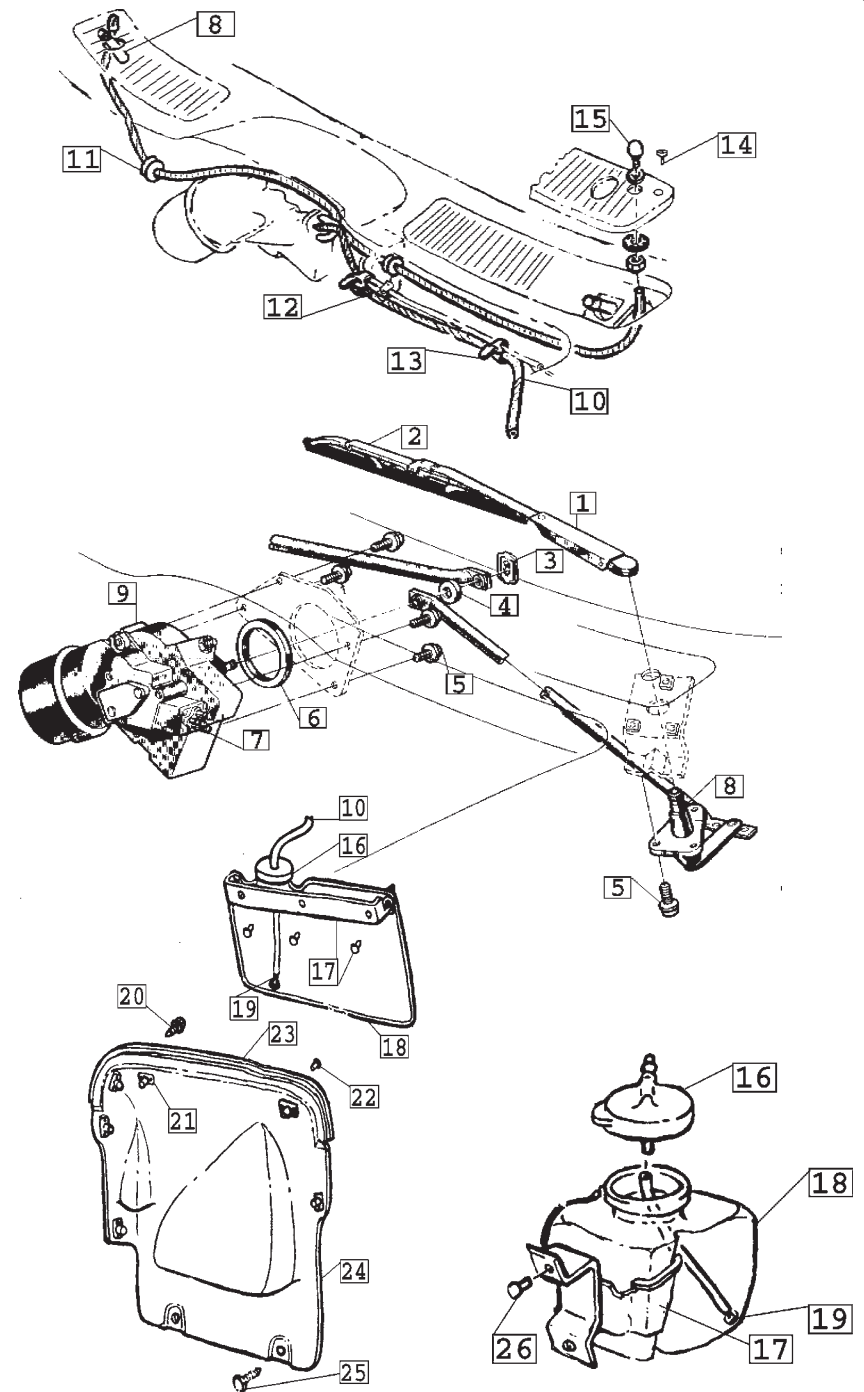

1	63-65	Windshield Wiper Arm Bright Shiny Finish....	6220A..	204.95	pr
1	66-67	Windshield Wiper Arm Satin Brushed Finish....	6220...	204.95	pr
2	63-67	W/Shield Wiper Rubber Blade OEM 66-67 $58.00.	6221...	23.50	pr
3	63-67	W/S Wiper Trans Arm Mtg Push Rod Clip Special	6339...	2.00	ea
4	63-67	W/S Wiper Trans Arm Mtg Push Rod Gasket Rubbr .	2735...	4.00	ea
5	63-67	Windshield Wiper Motor/Pivot Screws Mtg 10pcs ...	2906...	6.00	set
6	63-67	Windshield Wiper Motor Gasket.....	2907...	3.50	ea
7	63-67	Windshield Wiper Motor Wht Plastic Valve Kit.	2908...	11.00	ea
8	66-67	Windshield Wiper Arm Trans Plastic Covers....	1900...	12.00	pr
9	63-67	Windshield Wiper Motor Rebuild Service.....	Call...	0.00	
10	63-67	Windshield Washer Hose Kit W/Ribs No AC.....	1762...	15.00	kit
10	63-67	Windshield Washer Hose Kit W/Ribs W/Air Cond. ..	1763...	15.00	kit
11	63-67	Windshield Washer Hose Grommet.....	6226...	2.50	pr
12	63-67	Clip, Firewall Panel J Clip Metal.....	2399...	2.50	ea
13	63-64	Strap, Firewall Clear Wire Harness 4pcs Req..	1776...	2.50	ea
13	65-67	Strap, Firewall Black Wire Harness 4pcs Req..	1777...	2.50	ea
14	63-67	Windshield Wiper Arm Grille Screws Kit 16pcs.	2726...	6.50	set
15	63-67	W/S Washer Nozzle Original Type Adjustable....	1282...	66.00	set
15	63-67	Windshield Washer Nozzle Replacement Fixed....	1282A...	28.50	set
16	63-67	Windshield Washer Jar Plastic Cap Plain.....	6493...	6.50	ea
16	63-67	Windshield Washer Bag Aluminum Cap W/Air Cond	1781...	6.50	ea
17	63-67	Windshield Washer Bag Bracket W/AC +65 396... ..	1309...	65.00	ea
17	63-67	Windshield Washer Jar Bracket No Air Cond....	1311...	14.50	ea
18	63-67	Windshield Washer Jar White Plastic.....	6053...	16.50	ea
18	63-66	Windshield Washer Bag W/AC + 396.....	1302...	64.95	ea
18	1967	Windshield Washer Bag W/AC.....	1303...	64.95	ea
19	63-67	W/S Washer Hose Filter AC & Non AC Orig Look. ...	6494...	14.50	ea
20	63-67	Battery AC Access Panel Bolts W/Anchor Hdmk 6 ...	2533-6.	10.50	set
21	63-67	Battery AC Panel Bolt Retainers T-Nuts 6pcs..	6218...	14.00	set
22	63-67	Battery AC Panel Bolt Retainer Rivets 12pcs..	6128A...	4.50	set
23	63-67	Battery Access Panel W/AC or 396 Seal.....	2728A...	4.50	ea
24	63-67	Battery Access Panel W/AC or 396 Press Molded	2728...	149.50	ea
25	63-67	Battery Access Panel Lower Mtg Bolts W Hdmk..	6217...	2.50	pr
26	63-67	Windshield Washer Bracket Rivets 3pcs.....	6273A...	2.50	set