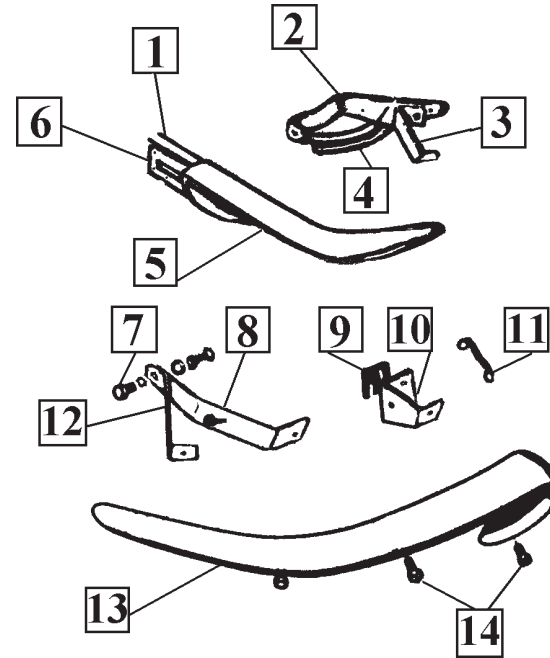

1	1963	Body Mounting Kit (all 63's).....	1259..	70.00	kit
1	1964	Body Mounting Kit Coupe.....	1259A.	85.00	kit
1	1964	Body Mounting Kit Conv.....	1259B.	85.00	kit
1	65-67	Body Mounting Kit Coupe.....	1259C.	85.00	kit
1	65-67	Body Mounting Kit Conv.....	1259D.	85.00	kit
1	1964	Body Mounting Kit Addition After 4-21-64	1071B..	22.00	kit
1	63-67	Body Mounting #4 Large Sq Nuts in Rear Cage....	1071...	8.00	pr
1	63-67	Body Mounting #4 Nut Cage & Rivets Rear.	1071A.	8.50	ea
1	64-67	Body Mounting Alum #1 Mtg Spacer Conv.....	1288...	10.00	pr
2	63-67	Body Mounting	1072...	0.00	set
3	63-67	Body Mounting Shims Metal Square.....	2596...	2.50	ea
3	63-67	Body Mounting Shims Metal U-Shape.....	2596A.	2.00	ea
3	1963	Body Mount Rectangular Rubber Blocks.....	1072A..	14.00	pr
4	64-67	Body Mounting Cushion Lower.....	6259..	8.50	ea
4	64-67	Body Mounting Cushion Upper.....	6484...	3.50	ea
4	64-67	Body Mounting #1 Bracket on Frame Left... ..	1288A.	21.50	ea
4	64-67	Body Mounting #1 Bracket on Frame Right.....	1288B .	21.50	ea
5	63-67	Body Mount Reinforcement #1 with Rivets.....	1288C.	9.50	ea
6	64-67	Body Mt #2 Bracket & Nut On Frame Conv Only...1288D.		28.00	ea
7	63-72	Body Mounting Cover Plate W/Screws & J-Nuts... 2578..		19.00	kit
8	63-72	Body Mounting Cover Plate Screws Special.....	2578A.	9.00	set
9	64-67	Body Mounting #3 Bracket On Frame.....	1288E.	28.00	ea
10	1963	Body Mounting #4 Bracket On Frame.	1288F.	40.00	ea
10	64-67	Body Mounting #4 Bracket On Frame.. ..	1288G.	36.00	ea
10	64-67	Body Mounting See Above # 3 & #4.			
11	65-67	Seat Belt Cable & Hardware Set 3 Cables.	2713..	92.50	kit
11	65-67	Seat Belt Hardware For Seat Belt Cables.	2713A.	4.50	set
11	65-67	Seat Belt Center Cable.....	2713B.	32.00	ea
11	65-67	Seat Belt Outer Cable.....	2713C.	37.00	ea

Bumpers

1	63-67	Bumper Center License Bar.....	1268...	42.50	ea
2	1964	Bumper Front Center Brace Left.....	2565...	42.50	ea
2	1964	Bumper Front Center Brace Right.....	2565a..	42.50	ea
2	65-67	Bumper Front Center Brace Left.....	6250...	42.50	ea
2	65-67	Bumper Front Center Brace Right.....	6250a..	42.50	ea
3	64-67	Bumper Front Outer Brace Left.....	6251...	22.00	ea
3	64-67	Bumper Front Outer Brace Right.....	6251a..	22.00	ea
4	63-67	Bumper Front Lower Brace Left.....	6252...	62.50	ea
4	63-67	Bumper Front Lower Brace Right.....	6252a..	62.50	ea
5	63-67	Bumper Front Left.....	6249...	500.00	ea
5	63-67	Bumper Front Right.....	6249b..	500.00	ea
6	63-65	Bumper License Bracket.....	2563...	26.50	ea
6	66-67	Bumper License Bracket.....	6010...	26.50	ea
6	66-67	Bumper License Bracket 427+Auto+AC.....	2564...	52.00	ea
7	63-67	Bumper Bolts W/Headmarks Front.....	1476...	26.50	set
8	64-67	Bumper Rear Brace Left.....	1480...	20.00	ea
8	64-67	Bumper Rear Brace Right.....	1480a..	20.00	ea
9	63-67	Bumper Rear Shims.....	2796...	3.50	ea
10	64-67	Bumper Rear Center Brace Left.....	1479...	20.00	ea
10	64-67	Bumper Rear Center Brace Right.....	1479a..	20.00	ea
11	63-67	Bumper Rear Brace Rod.....	1481...	10.00	ea
12	64-67	Bumper Rear Outer Brace Left.....	1478...	22.00	ea
12	64-67	Bumper Rear Outer Brace Right.....	1478a..	22.00	ea
13	63-67	Bumper Rear Left.....	6253...	500.00	ea
13	63-67	Bumper Rear Right.....	6253b..	500.00	ea
14	63-67	Bumper Bolts W/Headmarks Rear.....	1477...	26.50	set