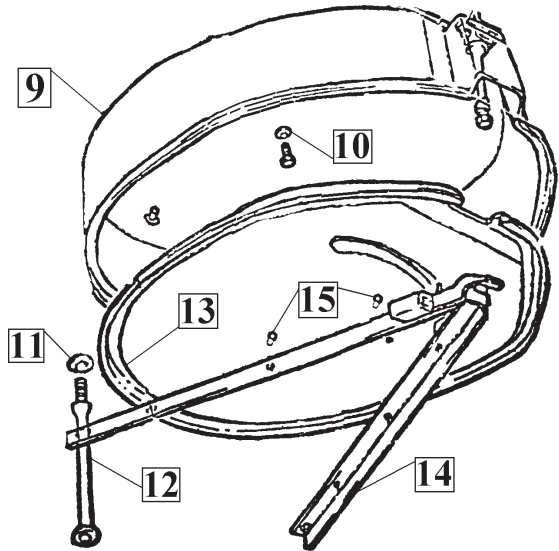

1	63L-67	Spare Tire Bolt Lock Rubber Boot.....	1412k	11.0	ea
2	1963	S/T Lock Correct Key Small Cap & Hole...	1412	78.0	ea
2	1964	S/T Lock Correct Key Small Cap Lg Hole..	1412	78.0	ea
2	1967	S/T Lock Correct Lock Key B Marking.....	1412	78.0	ea
2	63-66	S/T Lock Correct Key Lg Hole Replace Cap	14126	62.0	ea
2	65-66	S/T Lock Correct Key Small Cap Lg Hole..	1412	78.0	ea
2	1967	Tire Lock & Glove Bx Cylinder Keyed Same	1412	92.0	pr
2	65-66	Tire Lock & Glove Bx Cylinder Keyed Same	1412	92.0	pr
3	1963	Spare Tire Lock Bolt Complete.....	1412	63.0	ea
3	63L-67	Spare Tire Lock Bolt Complete.....	1412	63.0	ea
3	65-67	Spare Tire Lock Bolt Complete Red/Gold..	1412	63.0	ea
4	63-67	Spare Tire Lock Bolt Mounting Bolts "TR"	2746E	4.0	pr
5	63-67	Spare Tire Lock Bolt Barrel Nut.....	2746C	6.0	ea
6	63-67	Spare Tire Lock Bolt Pin.....	2746B	1.0	ea
7	1963	Spare Tire Lock Bolt Mounting Bracket...	2746	15.0	ea
7	63L-67	Spare Tire Lock Bolt Mounting Bracket...	2746D	11.0	ea
8	63-67	Spare Tire Lock Bolt Spacer.....		2.0	ea
9	63L-67	Spare Tire Tub Fiberglass.....	1412D	355.0	ea
10	63-67	Spare Tire Tub Mtg Bolts & Washers 8pcs.	1412E	4.0	set
11	63-67	Spare Tire Tub Mtg Bolts Front Lock Wash	1412H	1.0	pr
12	63L-66	Spare Tire Tub Frt Mtg Bolt Std Wheel...	1412G	36.0	ea
12	63E-67	Spare Tire Tub Frt Mtg Bolt 63-66 KO 67A	1412	36.0	ea
12	65-67	Spare Tire Tub Frt Mtg Bolt 65-66G 67Red	1412	36.0	ea
13	63-67	Spare Tire Tub Tray Lid.....	1412F	230.0	ea
14	64-67	Spare Tire Tub Tray Lid "V" Bar Brace...	1412	68.0	ea
15	63-67	Spare Tire Tub Tray Lid "V" Bar Rivets..	1412J	2.0	set

1	63-64	Horn Button.....	1260..	74.00	ea
1	65-66	Horn Button.....	1261..	74.00	ea
1	65-66	Horn Button Telescopic.....	1262..	73.00	ea
1	1967	Horn Button Standard & Telescopic.....	1260C.	59.00	ea
1	63-67	Horn Button Center Emblem.....	1261A.	0.00	eas
2	65-66	Horn Stand Screws Tele Pair.....	1260F.	2.00	set
2	63-67	Horn Contact Screws 3pcs No Tele.....	1260D.	2.00	set