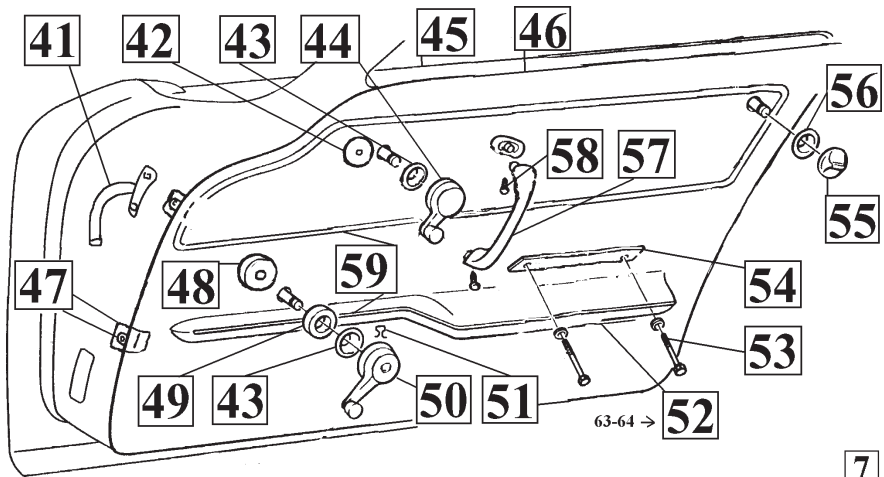

Front Of Door
Facing Outside

1	63-67	Capacitor Ammeter Behind Dash.....	2351	22.00	ea
2	66-67	Cap Mts on Coil Brkt No TI 390 After10	2902B	22.00	ea
3	63-67	Capacitor on Directional Blinker.....	2902	36.00	ea
4	64-67	Capacitor Brake Light Switch	2902A	32.00	ea
5	66-67	Capacitor On Coil Bracket 327.....	2902K	22.00	ea
6	64-67	Capacitor Heater Blower Mtr Replacemen	2902J	62.00	ea
7	63-64	Capacitor On Volt Regulator.....	2902D	22.00	ea
8	65-67	Capacitor On Volt Regulator.....	2902E	22.00	ea
9	63-67	Capacitor Behind Dash Near Ignition SW	2902C	22.00	ea
10	64-67	Capacitor W/Plastic Clip Behind Dash..	2902G	27.00	ea
11	63-67	Capacitor in Alternator.....	2902F	22.00	ea
12	63-67	Capacitor in Distributor w/DR No.....	2902H	22.00	ea