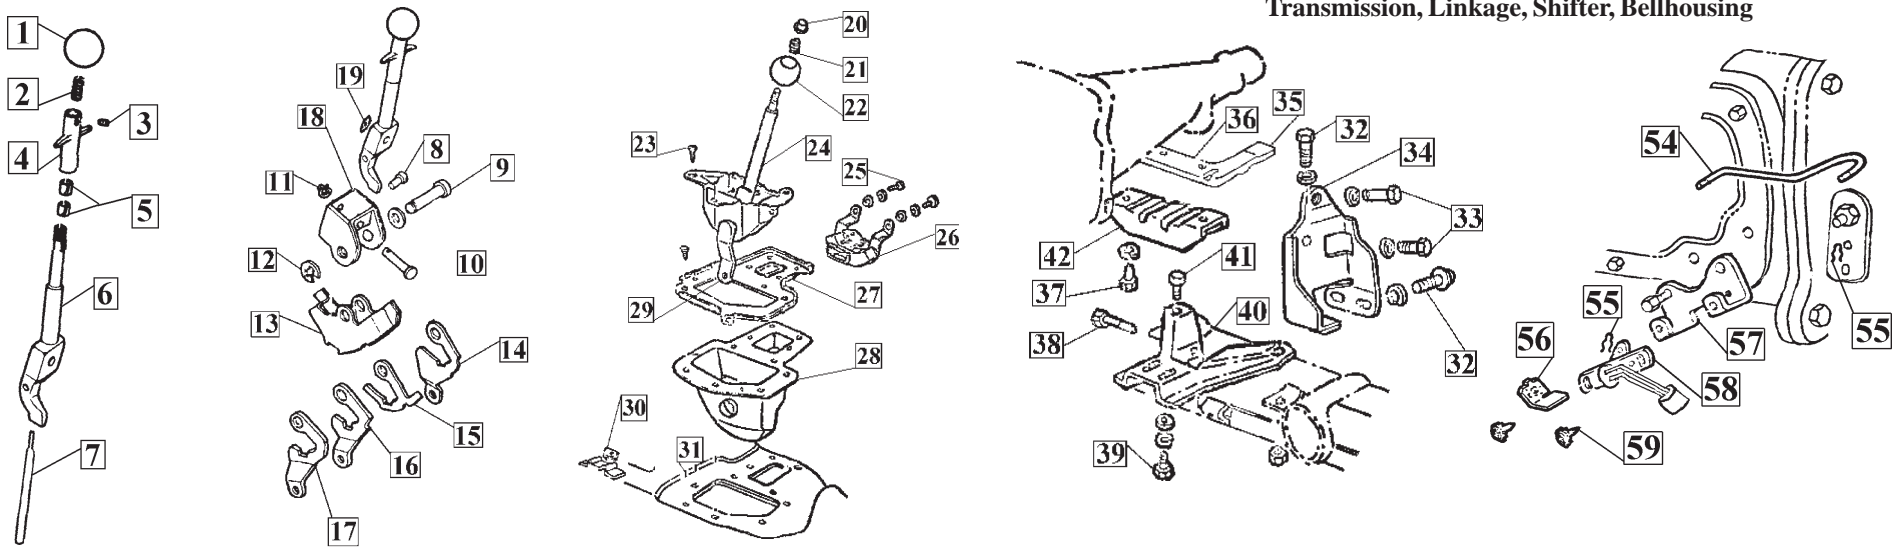

Transmission, Linkage, Shifter, Bellhousing