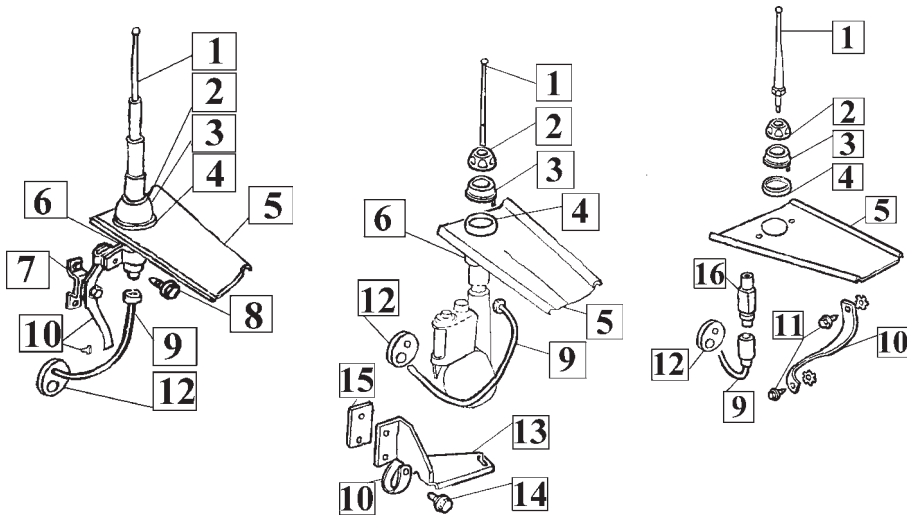

RC's

January 2018

Corvette

Parts Catalog

RC Motorcars
413 No. Moss St
Burbank, Ca 91502
818 541-9710

Antenna

1	63-64	Antenna Assy, Hardware Less Cable, Grd Plate.	1299...	69.95	set
1	65-66	Antenna Assy, Pwr Concours -Cable, Grd Plate.	1300...	189.95	ea
1	1967	Antenna Mast.....	1202...	15.00	ea
2	63-64	Antenna Nut.....	6001...	6.00	ea
2	65-67	Antenna Nut.....	1201...	7.50	ea
3	63-67	Antenna Bezel (Spacer).....	1200...	6.00	ea
4	63-67	Antenna Gasket.....	6000...	2.50	ea
5	1963	Ground Plate Reinforcement... ..	1775...	23.00	ea
5	63-66	Ground Plate Under Body With Reinforcement... ..	1786...	24.00	ea
5	1967	Ground Plate Under Body With Reinforcement... ..	1787...	24.00	ea
6	63-66	Antenna Underbody Mounting Spacer.....	1218...	14.00	ea
7	63-64	Antenna Bracket With Clamp, Screw & U-Nut... ..	1219...	14.00	set
8	63-64	Antenna Mounting Screw 4pcs.....	1220...	2.00	set
9	63-66	Antenna Cable W/Original Round Nut.....	6011...	26.00	ea
9	1967	Antenna Cable With Original Round Nut.....	1482...	45.00	ea
10	63-67	Antenna Ground Strap.....	6087...	5.00	ea
11	63-67	Antenna Ground Strap Screw & Lock Washer.....	2599...	1.50	set
12	63-67	Rear Body Grommet For Antenna Cable & Harness	1951...	6.50	ea
13	65-66	Antenna Mounting Bracket For Pwr Antenna.....	2383...	18.00	ea
14	65-66	Antenna Power Antenna Mounting Screw Set.....	1248...	2.50	set
15	65-66	Antenna Pwr Antenna Mounting Nut Plate W/2383	1249...	8.50	ea
16	1967	Antenna Body Under Body.....	2305...	27.00	ea
17	65-66	Antenna Power Switch (Mask Up & Down).....	1293...	76.00	ea
18	65-66	Antenna Power Switch Mounting Screws.....	1258...	2.50	set
19	63-67	Ant Cable Clips Under Dash & Carpet 3 Clips..	1935...	5.00	ea