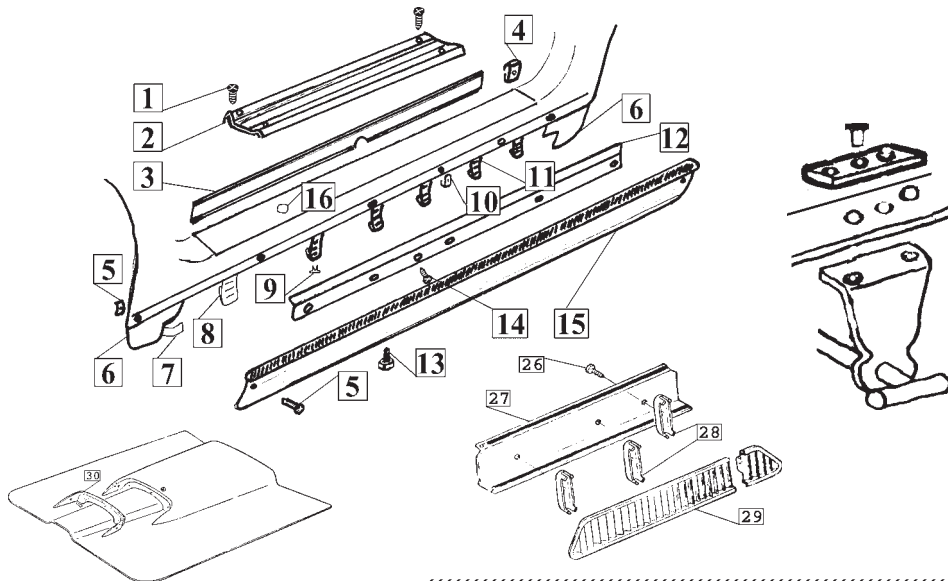

1	58-67	Bumper, Hood Stop.....	5032...	1.50	ea
2	63-67	Bolt, Hood Stop.....	6144...	7.00	pr
3	63-67	Nut, Hood Stop.....	5177...	0.75	ea
4	63-67	Washer, Hood Stop.....	6143...	1.00	pr
5	63-67	Hood Latch Left (Right #1902B).....	1902...	34.95	ea
6	58-67	Hood Cable Release Barrel Retainer W/Screws.....	6142B..	5.50	ea
7	63-67	Bolts, Hood Latch 3pcs.....	6217-3..	3.00	set
8	63-67	Hood Latch Tension Spring.....	1902C..	7.50	pr
9	58-62	Grommet, Hood Cable At Firewall Pair.....	1009...	6.00	pr
9	63-67	Grommet, Hood Cable At Firewall.....	6043...	1.50	ea
10	58-62	Hood Cable W/Handle.....	1071...	60.00	ea
10	63-66	Hood Cable Release With Bracket No A/C.....	1408...	50.00	ea
10	1967	Hood Cable Release With Bracket.....	1430...	36.00	ea
10	63-66	Hood Cable Release With Air Cond.....	1979...	50.00	ea
11	63-66	Hood Release Cable Bracket Mounting Bolts.....	2741...	2.50	pr
11	1967	Hood Release Cable Bracket Mounting Screws.....	2742...	2.50	pr
12	63-67	Hood Cable Release Barrel Retainer W/Screw.....	6142...	2.00	ea
13	63-67	Hood Release Cable (Bet Hood Latches).....	6145...	7.00	ea
14	60-67	Hood Male Pin Latch Retainer Seat.....	6543...	4.50	ea
15	60-67	Hood Male Pin Latch Spring.....	2934...	6.50	ea
16	60-67	Hood Male Pin Latch Retainer.....	2935...	6.50	ea
17	60-67	Hood Male Pin Latch Pin.....	2487...	9.00	ea
17	60-67	Hood Male Pin Assembly, Complete One Side....	1348...	18.95	ea
18	63-82	Hood Ledge.....	8100...	12.00	ea
19	1967	Hood Ledge Weatherstripping Pin Retainer.....	6199-2..	1.00	pr
20	63-67	Hood Support.....	6049...	46.00	ea
21	63-67	Hood Support Bolts W/Anchor Hdmks 4pcs.....	2533...	4.00	set
22	63-67	Hood Hinge Bolt W" E" Hdmks 10pcs.....	6217-10	10.00	set
23	63-67	Hood Hinge Left (Right #6164B).....	6164...	25.00	ea
24	63-67	Hood Hinge Shim 1/16".....	6419...	1.00	ea
25	63-67	Clip, Body Wiring on Firewall.....	2399...	2.00	ea
26	65-66	Hood Grille Retainer Screws For Rain Shields.....	2706...	4.50	set
27	65-66	Hood Grille Rain Shields Pair Only.....	1980...	20.00	pr
28	65-66	Hood Grille Rain Shield Retainers 6pcs.....	1981...	13.00	set
29	65-66	Hood Grilles (Chrome Lt & Rt N.O.S.).....	6123...	65.00	pr
30	1967	Hood Grille 427 Front.....	6042...	45.70	ea
31	1967	Hood Grille Mounting Nut & Screw Set.....	6042A..	7.00	set
32	1967	Hood Emblems 427 Sold as Pair 6pcs.....	6042B..	46.50	se