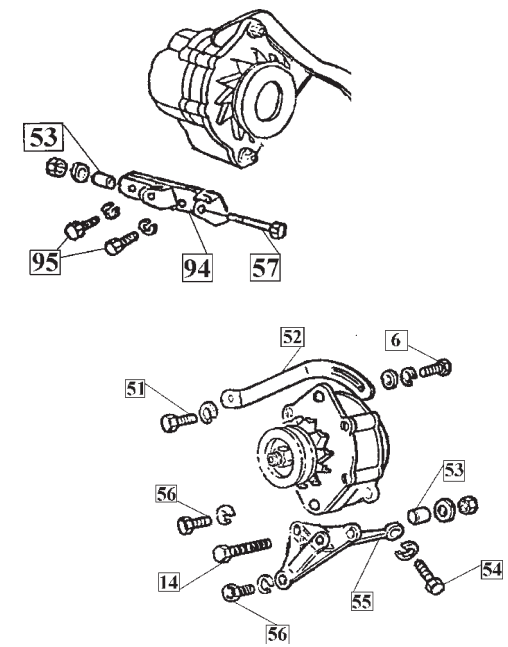

29B63-67	Nut & Cotter Pin for P/S Piston Stud..	..... 2733C	1.00	st
30	63-67	Power Steering Valve Clamp, Bolt & LW ..	2733E	1.50 st
31	63-67	Power Steering Piston Retractor Hose..	..... 2733F	22.00 ea
32	63-67	Power Steering Piston Extension Hose..	..... 2733G	22.00 ea
33	63-67	Tierod Clamp, Bolt, Nut Set.....	..... 2733H	7.50 set
34	63-67	Tierod Sleeve With Clamps & Bolts.....	..... 2733J	35.00 set
35	63-67	Power Steering Valve Rebuild Kit.....	..... 2733K	52.00 kit
36	63-67	Power Steering Pump Brace 327.....	..... 2733L	24.00 ea
37	63-65E	Power/Str Pump Brkt 327 Till 11/64 65 ...	2733M	28.00 ea
37	65L-67	Power Steering Pump Brkt 327.....	..... 2733N	28.00 ea
38	63-65E	Power Steering Brkt Bolt & LW 9pcs....	..... 2733P	4.00 set
38	65I-67	Power Steering Brkt Bolt & LW 9pcs....	..... 2733R	42.00 set
39	63-67	Power Steering Stud Nuts,FW,SW.....	..... 2733S	9.00 set
40	63-67	Power/Str Bracket Mounting Bolt & LW..	2733T	2.00 ea
41	63-67	P/S Bolt Mtg Plates, Nuts, Washers....	 2745	11.00 set
42	63-67	Power Steering Piston Cushion Retainer ...	2745A	5.00 pr
43	63-67	P/Steering Piston Rod Rubber Cushions. ...	2745B	6.00 pr
44	63-67	Power Steering Piston Cushion Spacer..	..... 2745C	4.00 ea
45	63-67	Power Steering Piston Nut & Cotter Pin ...	2745D	7.00 set
46	63-67	Power Steering Piston Bracket.....	..... 2745E	48.00 ea
47	63-67	Str Stabilzer Shock 63-7 327 No 3-5 HP ...	2745F	140.00 ea
48	63-67	Plug RR Hole Str Knuckle Arm PS Only... ..	2745G	11.00 pr
49	63-67	Tierod End Assy Lt Thread.....	..... 2745H	28.00 ea
49	63-67	Tierod End Assy Right Thread.....	..... 2745J	28.00 ea
50	63-67	Tierod End Nut & Cotter Pin Set of 4.....	2745K	4.00 ea