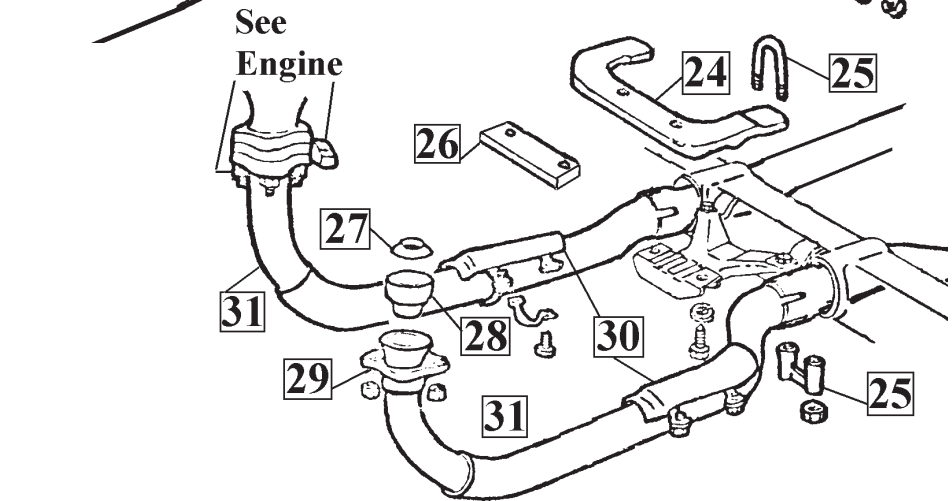

Air Cond Mounting 327 and 427

1	66-67 Bolts, AC Bracket Rear Mounting 427 W/TR Hdmk2336-2.	6.00 set
2	66-67 Bolts, Rear Bracket Holding Compressor W/Hdmk6181...	4.00 set
3	66-67 Bracket, AC Compressor Mounting Rear 427.....	6280... 42.25 ea
4	64-65 Fuel Pump, Genuine AC Rebuilt Hipr 66 All 327..	2585... 150.00 ea
4	65-66 Fuel Pump, Genuine AC Rebuilt 396/427.....	2586... 130.00 ea
5	59-66 Bolts, Fuel Pump Mounting Recess Head 2pcs.....	6060... 3.00 set
5	65-69 Bolts, Fuel Pump Mounting Recess Head 396/427.	6449... 3.00 set
6	66-67 Bolt, AC Bracket 427 Mts Brkt To Side of Head	6420... 4.00 set
7	66-67 Bolts, AC Bracket 427 Mounts Front Of Head...	6418... 4.00 set
8	66-67 Bracket, AC Compressor Mounting Front.....	6281... 88.00 ea
9	66-67 Bolts, AC Compressor Top Mtg Bracket W/TR....	2605-2. 9.00 set
10	66-67 Bolt, AC Brace Adjusting.....	6225... 2.00 ea
11	66-67 Brace, AC Compressor Mounts on Front 427.....	6225A.. 37.00 ea
12	66-67 Bracket, AC Mounts On Intake Manifold 427.....	2790... 60.00 ea
13	66-67 Bolts, AC Bracket Intake Mounting W/TR Hdmks.2459-2.	8.50 pr
14	66-67 Hose Bracket On Compressor 427.....	2790A.. 40.00 ea
15	66-67 AC Compressor Brace Rod Spacer NOS.....	2790C.. 2.00 ea
16	66-67 Hose Bracket On Compressor 427.....	2790B.. 36.00 ea
17	66-67 Valve Cover Bolt Retainers 14pcs.....	2927A .. 11.00 set
18	66-67 Valve Cover Bolts 14pcs RBW.....	2927... 15.00 ea
.	327 ENGINE AIR CONDITION	
21	64-67 AC Compressor Rear Shim.....	6522A.. 4.50 ea
22	64-67 AC Compressor Brace Mounting Upper.....	6282... 45.00 ea
23	64-67 AC Compressor Bracket Mounting Front Lower...	6279... 45.00 ea
24	64-67 AC Compressor Bracket Mounting Rear.....	6451... 12.00 ea
25	64-67 AC Compressor Lower Support Bracket.....	2928A.. 50.00 ea
26	64-67 AC Compressor Rear Bracket Bolt & Lock Washer2928...	4.00 set
27	64-67 AC Compressor Brace Bolt, Washer & L/Washer..	2928B.. 7.00 set
28	64-67 AC Compressor Bolt & Lock Washer.....	6263-1. 4.00 set
29	64-67 AC Compressor Front Bracket Bolt & L/Washer...	2930... 7.00 set
30	64-67 AC Compressor Bracket Stud, Nut & L/Washer...	2931... 8.50 set
31	64-67 AC Compressor Rear Bracket Bolts, L/Washer...	2928... 4.00 set
32	64-67 AC Compressor Hose Bracket.....	2932... 22.00 ea
33	64-67 AC Compressor Hose Bracket Bolts, Nut & LW....	2933... 5.00 set
34	64-67 AC Compressor Hose Bracket Bolt, Lw, & L/Nut. .	6184... 2.00 set
35	64-67 AC Compressor Decals Alum (See Decals).....	
36	64-65 AC Compressor Pulley 327/365hp.....	1429... 250.00 ea