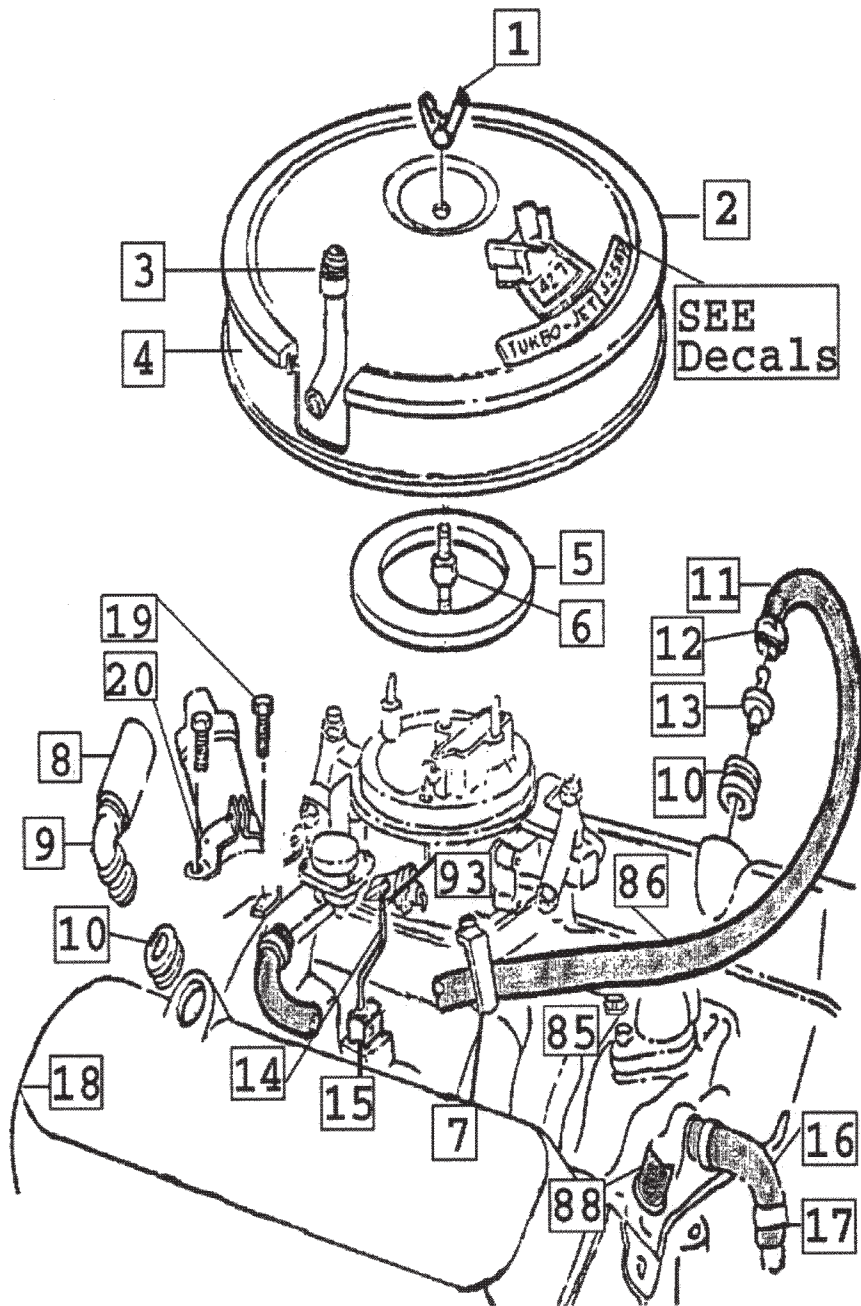

Engine 327 and 427

1	63-72	Air Cleaner Wing Nut *65 Black Nut #1441A.....	1441...	4.00	ea
2	66-67	Air Cleaner Cover Lid 327 427.....	6106...	115.00	ea
2	67-69	Air Cleaner Cover Lid 3x2.....	1968...	165.00	ea
2	66-72	Air Cleaner Cover Lid 327, 65 Black #1982.....	1969...	96.00	ea
2	1966	Air Cleaner Base 327 W/A.I.R.....	1973...	130.00	ea
2	66-67	Air Cleaner Base 427 W/A.I.R.....	1972...	130.00	ea
2	66-67	Air Cleaner Complete 327-300, 350.....	1325...	160.00	ea
2	63-65	Air Cleaner Complete Dual Snorkel 250/300hp.	1325B..	320.00	ea
2	66-67	Air Cleaner Base 327.....	1971...	80.00	ea
2	67-69	Air Cleaner Complete 427 3x2.....	1410...	500.00	ea
2	64-65	Air Cleaner Complete 327-340,350,365hp.....	1983...	300.00	ea
2	1963	Air Cleaner Base 340hp.....	1971B..	185.00	ea
2	66-67	Air Cleaner, Base 427.....	1970...	86.00	ea
2	66-67	Air Cleaner Complete 427/390hp.....	1325A..	160.00	ea
2	64-65	Air Cleaner Base 250 & 300hp.....	1971C..	210.00	ea
2	1965	Air Cleaner Cover Lid 396 (Black Top).....	1782...	85.00	ea
2	67-69	Air Cleaner Base 3x2 A.I.R..STD Base 3x2 1972B. ...	1972A..	400.00	ea
2	1967	Air Cleaner Base 327 A.I.R.....	1973A..	130.00	ea
2	63-64	Air Cleaner Cover Lid w/red printing.....	1982A..	96.00	ea
2	64-65	Air Cleaner Base 350 & 365hp.....	1971D..	185.00	ea
2	1965	Air Cleaner Base 396 only.....	1970A..	85.00	ea
2	1965	Air Cleaner Cover Lid w/black printing 327... ..	1969...	96.00	ea
2	1963	Air Cleaner Base 250 & 300hp.....	1971A..	210.00	ea
3	64-72	Air Cleaner Flame Arrestor 327/396/427.....	6332...	32.00	ea
4	63-65	Air Cleaner Element Foam 327.....	2918...	16.00	ea
4	63-65	Air Cleaner Element Screen 327.....	2917...	21.00	ea
4	67-69	Air Cleaner Element Screen 3x2.....	2350...	50.00	ea
4	65-67	Air Cleaner Element Orig Screen 396/66-7 both	2347...	62.00	ea
4	67-69	Air Cleaner Element Foam 3x2.....	2349...	23.00	ea
5	58-65	A/Cleaner Gasket On Carb W/WCFB, AFB Rubber2712A..		3.00	ea
5	64-81	Air Cleaner Gasket On Carb W/Holley Cork.....	2712...	3.00	ea
5	67-69	Air Cleaner Gasket On Carbs Cork 3x2.....	2712B..	8.00	set
6	64-72	Carb Stud Screw Holley.....	2506...	6.50	ea
6	67-69	Carb Stud Screw 3x2.....	2505...	7.50	ea
6	63-65	Carb Stud Screw W/WCFB & AFB.....	2734...	8.00	ea
7	64-66	PCV, Hose Clip On Carb 64-65 327 & 66-425....	1790A..	13.00	ea
7	66-67	PCV, Hose Clip On Carb Bolt 390hp.....	1790...	13.00	ea
7	66-67	PCV, Hose Clip On Intake Bolt 390hp.....	1791...	13.00	ea
8	64-67	Crankcase Hose Vent 327-396-427 W/GM Logos.....	1791A..	6.00	ea
8	1963	Crankcase Hose Vent A/C to Oil Filler Tube.. ..	1791B..	5.00	ea
9	65-74	Valve Cover Elbow VC To A/Cleaner 396-427-454	6189...	19.00	ea
9	65-67	Valve Cover Flame Arrestor 64-65 FI, 67 3x2.. ..	6367...	19.00	ea
10	66-74	Grommet, Valve Cover 427 Rt-3x2 66-74 Lt V/C.	1795A..	3.00	ea
10	1965	Grommet, Valve Cover 396.....	1717...	3.50	ea
10	1963	Grommet, PCV In Block.....	1711...	6.50	ea
10	65-74	Grommet, Valve Cover 427 Lt-3x2 65-74 Rt V/C 1"1975...		3.00	ea
11	67-69	Hose, PCV To Intake Manif Rt Side Molded 3x2.	2374B..	11.00	ea
11	66-67	Hose, PCV 327/427 23" Long Cut To Fit.....	2374...	15.00	ea
11	66-70	Hose, PCV 327/350/427/454 17" Long.....	2374A..	15.00	ea
12	64-69	Clips, PCV Hose @ Carb/Oil Tube Blk 2pcs NOS. ...	6488...	7.00	pr
13	62-63	PCV Valve Adapter Fitting 90% @ Rr AFB/WCFB.1904...		5.00	ea
13	62-64	PCV Valve (62 Closed Sys, 63 All, 64E FI)....	1904A..	30.00	ea
13	66-67	PCV Valve 327.....	1904B..	28.00	ea
13	66-72	PCV Valve 427.....	1904C..	6.00	set