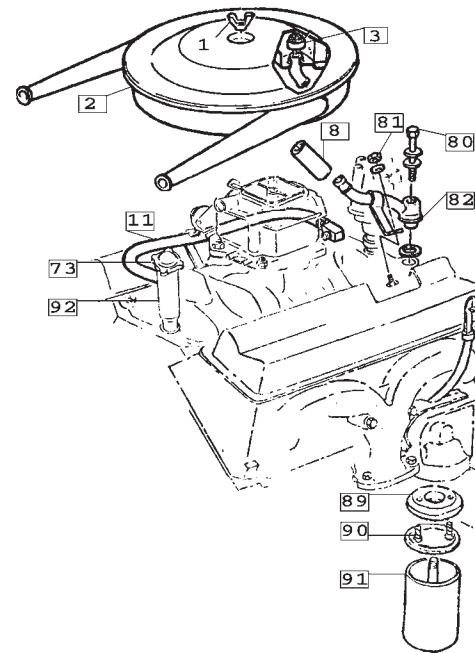

Engine

50	64-65	French Locks (For Exhaust) 327.....	1453A..	13.00	set
51	63-67	Carb Mounting Stud & Nut & Bolt Set 1x4.....	1976...	6.50	set
51	67-69	Carb Mounting Stud & Nut & Bolt Set 3x2.....	1346...	13.50	set
52	65-67	Bolts, Clutch Fan W/Hdmks Limited Supply 4pcs ..6469...	6469...	5.00	ea
53	1967	Spark Plug Wire Support Ret 4 Wire No Stand. ....1795B..	1795B..	3.00	ea
53	65-71	Spark Plug Wire Support Retainer BB 2 Wire... ..1795A..	1795A..	3.00	ea
53	65-74	Spark Plug Wire Support Retainer BB 4 Wire... ..1795...	1795...	3.00	ea
53	65-66	Spark Plug Wire Support Retainer 396/427 3+1. ....1796...	1796...	3.00	ea
54	1967	Hose, Vacuum Advance W/White Stripe 3x2.....	1418...	9.00	set
54	63-67	Hose, Vacuum Advance W/Wht Stripe/Raised Rib. .1764...	1764...	5.00	ea
55	1963	Vacuum Line, 360hp.....	2366...	20.00	ea
55	66-67	Vacuum Line, 390hp.....	1333...	20.00	ea
55	1966	Vacuum Line, 350hp.....	1331...	22.00	ea
55	1967	Vacuum Line, 300hp.....	2569...	22.00	ea
55	1967	Vacuum Line, 350hp.....	1332...	22.00	ea
55	1966	Vacuum Line, 425hp.....	2570...	20.00	ea
55	1967	Vacuum Line, 400/435.....	1334...	26.00	ea
55	1966	Vacuum Line, 300hp Chrome.....	2568...	24.00	ea
55	1965	Vacuum Line, All + 396.....	2571...	26.00	ea
56	63-74	Dist Vacuum Line Retainer.....	1447...	8.00	ea
57	63-74	Clips, On Fuel Hose @ Pump & Gas Tank Grn 4pc 6329...	6329...	5.00	set
58	63-74	Gas Line Hose, W/Ribs Frame To Fuel Pump/Tank .2755...	2755...	6.00	set
59	59-66	Bolts, Fuel Pump Mounting Recess Head.....	6060...	3.00	pr
59	67-74	Bolts, Fuel Pump Mounting Recess Head.....	6449...	3.00	set
60	63-74	Nuts, Exhaust Manifold Stud Nuts 6pcs (Orig). ....6471...	6471...	7.00	set
61	65-74	Clip, Starter Solenoid (Holds Cables On).....	2329...	16.00	ea