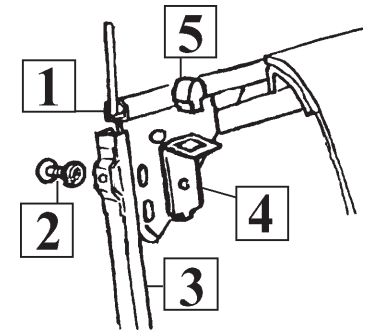

Front Of Door
Facing Outside