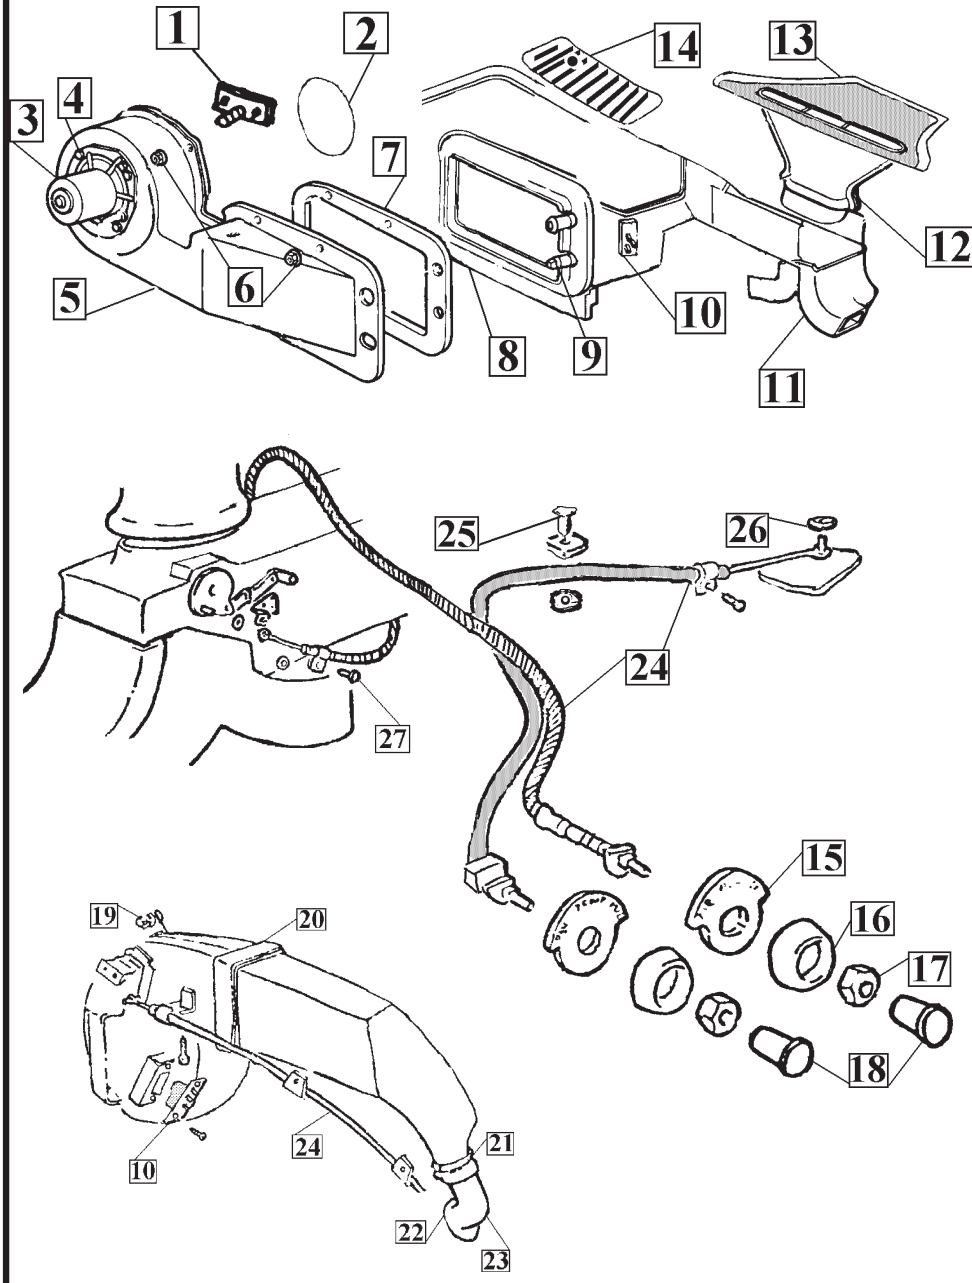

Heater

1	63-67	Bolt Stud Mtg Plate W/Nut & Rivet.....	6433A.	6.75	set
2	63-67	Fan Gasket No AC.....	6433B.	8.00	ea
3	64-67	Heater Blower Motor Replacement.....	6433C.	52.00	ea
3	63-67	Heater Blower Motor Fan.....	6433D.	42.50	ea
3	64-67	Heater Blower Motor Fan Nut.....	6433E.	1.00	ea
4	63-67	Fan Motor Mounting Bolts & Terminal	6433F.	6.50	set
5	64-67	Heater/Blower Box No AC Fiberglass.	3433G.	305.00	ea
5	63-67	Heater Box Metal Plate, Ring, Rivets.	3433H.	50.00	ea
6	63-67	Heater Box Mounting Nuts 8pcs No AC	3433J.	6.00	set
7	63-67	Heater Box Black Gasket No AC.....	3433K.	10.00	set
7	63-67	Heater Box Gasket Gray Interior.....	3433L.	22.00	ea
8	63-67	Heater Box Gasket Set No AC.....	3433M.	42.00	set
9	63-67	Heater Core No AC.....	3433..	98.00	ea
9	63-67	Heater Core Strap pair.....	3433N.	20.00	pr
9	63-67	Heater Core Strap Bolts.....	3433P.	2.00	set
9	63-67	Heater Core Mtg Plate No AC.....	3433R.	90.00	ea
10	63L-67	Heater & Rear Blower Resistor.....	1909..	27.00	ea
10	63-67	Heater & Rr Blower Resistor Screws.....	1909A.	3.00	set
11	64-67	Center Y Duct Plastic Replacement.....	1909B.	163.00	ea
12	63-67	Defroster Ctr Duct Correct Fglass.. ..	1909C.	163.00	ea
13	63-67	Speaker Grille.....	1372..	76.50	ea
13	63-67	Speaker Grille Nuts 4pcs.....	1372A.	5.00	set
14	63-67	Windshield Wiper Grilles (Rt 1900B)	1900A.	95.00	ea
15	1963	Dash Bezels Metal 4pcs.....	1398..	88.00	set
15	1963	Dash Bezels Metal 6pcs Air Cond.....	1399..	240.00	set
15	1964	Dash Bezels Plastic 4pcs.....	1464..	13.00	set
15	1964	Dash Bezels Plastic 6pcs Air Cond.. ..	1465..	19.50	set
15	65-67	Dash Bezels Plastic 4pcs.....	1225..	19.50	set
15	65-67	Dash Bezels Plastic 6pcs Air Cond.. ..	1226..	18.50	set
16	64-65	Dash Heater & A/C Bezels Dull 2pcs.	6272A.	24.00	pr
16	66-67	Dash Heater & A/C Bezels Bright 2pc	6272B.	25.00	pr
17	63-67	Dash Heater & A/C Mtg Cable Nut.....	6272..	6.00	ea
18	63-64	Dash Knob Fan.....	6055A.	22.00	ea
18	1965	Dash Knob Fan.....	6055B.	21.00	ea
18	1966	Dash Knob Fan.....	6055..	21.00	ea
18	1967	Dash Knob Fan.....	6055C.	21.00	ea
18	63-64	Dash Knob Defrost & Air Condition.. ..	6054..	21.00	ea
18	1965	Dash Knob Defrost & Air Condition.. ..	6054A.	21.00	ea
18	1966	Dash Knob Defrost & Air Condition.. ..	6054B.	21.00	ea
18	1967	Dash Knob Defrost & Air Condition.. ..	6054C.	21.00	ea
19	64-65	Rear Blower Mtr Mtg Screw & Grommet .	1909D.	16.50	set
20	64-65	Rear Blower Clamp W/Seal & Screw.....	1909E.	19.50	set
21	64-65	Rear Blower Drain Hose Clamp.....	1909F.	4.50	ea
22	64-65	Rear Blower Drain Metal Shield.....	1909G.	16.50	ea
23	64-65	Rear Blower Drain Hose.....	1909H.	24.00	ea
24	63-67	Blower Switch Heat Cable No AC Left.....	1706..	135.00	ea
24	64-65	Blower Switch Cable No A/C Coupe.....	1706A.	135.00	ea
24	64-65	Blower Switch Vent Cable AC Lt.....	1706B.	135.00	ea
24	64-65	Blower/Swt Vent Cable AC Cpe W-RBlw	1706C.	135.00	ea
24	63-67	Defroster Cable No AC Right.....	1706F.	65.00	ea
24	63-67	Defroster Cable AC Lower Right.....	1706G.	65.00	ea
24	63-67	Air Cond+Air Cable Upper Left.....	1706H.	73.00	ea
24	63-67	Temp Cable AC Upper Right.....	1706J.	73.00	ea
25	63-67	Bolt & Nut Mounting Cable.....	1706K.	2.00	set
26	63-67	Push on Nut Holds Cable to Levor.....	1706L.	1.00	ea