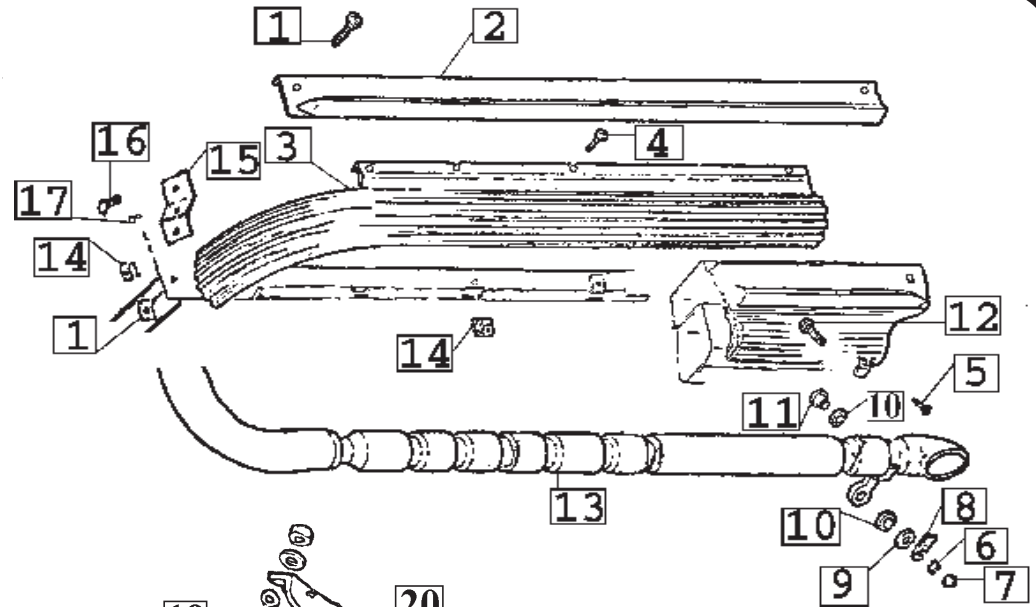

Air Cond Mounting 327 and 427

1	66-67 Bolts, AC Bracket Rear Mounting 427 W/TR Hdmk2336-2.	6.00 set
2	66-67 Bolts, Rear Bracket Holding Compressor W/Hdmk6181...	4.00 set
3	66-67 Bracket, AC Compressor Mounting Rear 427.....	6280... 42.25 ea
4	64-65 Fuel Pump, Genuine AC Rebuilt Hipr 66 All 327..	2585... 150.00 ea
4	65-66 Fuel Pump, Genuine AC Rebuilt 396/427.....	2586... 130.00 ea
5	59-66 Bolts, Fuel Pump Mounting Recess Head 2pcs.....	6060... 3.00 set
5	65-69 Bolts, Fuel Pump Mounting Recess Head 396/427.	6449... 3.00 set
6	66-67 Bolt, AC Bracket 427 Mts Brkt To Side of Head	6420... 4.00 set
7	66-67 Bolts, AC Bracket 427 Mounts Front Of Head...	6418... 4.00 set
8	66-67 Bracket, AC Compressor Mounting Front.....	6281... 88.00 ea
9	66-67 Bolts, AC Compressor Top Mtg Bracket W/TR....	2605-2. 9.00 set
10	66-67 Bolt, AC Brace Adjusting.....	6225... 2.00 ea
11	66-67 Brace, AC Compressor Mounts on Front 427.....	6225A.. 37.00 ea
12	66-67 Bracket, AC Mounts On Intake Manifold 427.....	2790... 60.00 ea
13	66-67 Bolts, AC Bracket Intake Mounting W/TR Hdmks.2459-2.	8.50 pr
14	66-67 Hose Bracket On Compressor 427.....	2790A.. 40.00 ea
15	66-67 AC Compressor Brace Rod Spacer NOS.....	2790C.. 2.00 ea
16	66-67 Hose Bracket On Compressor 427.....	2790B.. 36.00 ea
17	66-67 Valve Cover Bolt Retainers 14pcs.....	2927A .. 11.00 set
18	66-67 Valve Cover Bolts 14pcs RBW.....	2927... 15.00 ea
.	327 ENGINE AIR CONDITION	
21	64-67 AC Compressor Rear Shim.....	6522A.. 4.50 ea
22	64-67 AC Compressor Brace Mounting Upper.....	6282... 45.00 ea
23	64-67 AC Compressor Bracket Mounting Front Lower...	6279... 45.00 ea
24	64-67 AC Compressor Bracket Mounting Rear.....	6451... 12.00 ea
25	64-67 AC Compressor Lower Support Bracket.....	2928A.. 50.00 ea
26	64-67 AC Compressor Rear Bracket Bolt & Lock Washer2928...	4.00 set
27	64-67 AC Compressor Brace Bolt, Washer & L/Washer..	2928B.. 7.00 set
28	64-67 AC Compressor Bolt & Lock Washer.....	6263-1. 4.00 set
29	64-67 AC Compressor Front Bracket Bolt & L/Washer...	2930... 7.00 set
30	64-67 AC Compressor Bracket Stud, Nut & L/Washer...	2931... 8.50 set
31	64-67 AC Compressor Rear Bracket Bolts, L/Washer...	2928... 4.00 set
32	64-67 AC Compressor Hose Bracket.....	2932... 22.00 ea
33	64-67 AC Compressor Hose Bracket Bolts, Nut & LW....	2933... 5.00 set
34	64-67 AC Compressor Hose Bracket Bolt, Lw, & L/Nut. .	6184... 2.00 set
35	64-67 AC Compressor Decals Alum (See Decals).....	
36	64-65 AC Compressor Pulley 327/365hp.....	1429... 250.00 ea