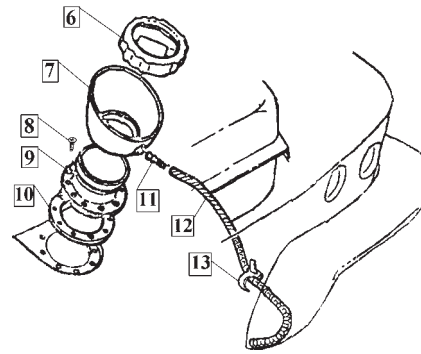

1	65-67	Side Exhaust, Trim Panel Screw Set.....	4916...	4.0	set
2	65-67	Side Exhaust, Trim Panel.....	4917...	85.0	ea
2	65-67	Side Exhaust, Cover & Trim Mounting Retainer.	4917A..	13.5	ea
3	65-67	Side Exhaust, Cover Left (Right #4903B).....	4903...	410.0	ea
4	65-67	Side Exhaust, Cover Screws.....	4920...	6.5	set
5	65-67	Side Exhaust, Cover Mounting Rear Screws.....	6196...	2.0	pr
6	65-67	Side Exhaust, Cover Mounting Washer Lock.....	6193...	1.0	pr
7	65-67	Side Exhaust, Cover Mounting Rear Nut.....	6471-2.	1.0	pr
8	65-67	Side Exhaust, Cover Rear Mounting Bracket....	4902...	7.75	ea
9	65-67	Side Exhaust, Cover Rr Mtg Large Flat Washer.	4918...	5.0	pr
10	65-67	Side Exhaust, Cover Rear Mtg Cushion.....	4905...	6.5	pr
11	65-67	Side Exhaust, Cover Rear Mtg Cushion Retainer	4912...	8.0	ea
12	65-67	Side Exhaust, Cover Rear Mtg To Frame Bolts..	4900...	4.0	pr
13	65-67	Side Exhaust, Muffler 427 Lt (Rt #4906C).....	4906A..	180.0	ea
13	65-67	Side Exhaust, Muffler 327 Lt (Rt #4906B).....	4906...	180.0	ea
14	65-67	Side Exhaust, Cover Mtg U-Nuts Original 12pcs	4911...	15.0	set
15	65-67	Side Exhaust, Cover Front Mtg Bracket.....	4904...	14.0	pr
16	65-67	Side Exhaust, Cover Front Brkt Mtg Screws....	4914...	1.5	set
17	65-67	Side Exhaust, Cover Frt Brkt Mtg Rivets 4pcs.	4913...	1.5	set
18	65-67	Side Exhaust, Side Pipe Stainless Steel Tips.	4910...	130.0	pr
19	63-67	Rear Muffler Mounting Bracket Bolts.....	4900A..	8.5	set
20	64-67	Muffler Rear Mounting Hangers.....	4900B..	36.0	pr
21	1963	Exhaust Bezels.....	4900C..	118.0	pr
21	64-65	Exhaust Bezels.....	4900D..	135.0	pr
21	66-67	Exhaust Bezels.....	4900E..	58.0	ea
22	63-67	Exhaust Extension Tips SS w/Seam No Part No.	4900F..	65.0	pr
23	63-67	Exhaust Extension Tip Clamps.....	4900G..	12.0	pr
24	64-67	Center Exhaust Pipe Hanger 2".....	4900H..	32.0	ea
24	64-67	Center Exhaust Pipe Hanger 2 1/2".....	4900J..	32.0	ea
25	64-67	Center Exhaust Pipe Hanger Clamps 2".....	4900K..	12.0	pr
25	64-67	Center Exhaust Pipe Hanger Clamps 2 1/2".....	4900L..	12.0	pr
26	65-67	Center Spacer Transmission Side Exhaust.....	4902A..	7.0	ea
27	63-67	Exhaust Header Pipe Packing 2".....	4900M..	4.0	ea
27	63-67	Exhaust Header Pipe Packing 2 1/2".....	4900N..	5.0	ea
28	63-67	Exhaust Header Pipe Extension 2".....	4902B..	10.0	ea
28	63-67	Exhaust Header Pipe Extension 2 1/2".....	4902C..	10.0	ea
29	63-67	Exhaust Header Flange 2".....	4902D..	18.0	ea
29	63-67	Exhaust Header Flange 2 1/2".....	4902E..	10.0	ea
30	63-64	Heat Shields 2" 250, 300hp + Auto.....	4902F..	44.0	pr
30	65-67	Heat Shields 2" 65-250 Only 65-67 327 + Auto	4902G..	44.0	pr
30	1963	Heat Shields 2 1/2" 300-360hp 4sp.....	4902H..	59.0	pr
30	64-65	Heat Shields 2 1/2" 300-425hp 4sp.....	4902J..	44.0	pr
30	66-67	Heat Shields 2 1/2" 327 4sp All 427.....	4902K..	44.0	pr
30	63-67	Heat Shields Strap and Screws Set 4pcs.....	4902L..	16.5	set
31	64-67	Header Pipe Left 2" 250-300+Auto Right #4908A	4908...	105.0	ea
31	64-65	Header Pipe Left 2 1/2" 327.....Right #4908C	4908B..	105.0	ea
31	65-67	Header Pipe Left 396+427.....Right #4908E	4908D..	105.0	ea
31	66-67	Header Pipe Left 427 Auto.....Right #4908G	4908F..	105.0	ea
32	64-67	Muffler With Pipe 2" 250-300 Auto.Muffler Set	4908H..	440.0	pr
32	64-67	Muffler With Pipe 2 1/2".Will Be Dropped Ship	4908J..	440.0	pr

1	1963	Gas Door Lid Roller & Bracket.....	1244.....	17.00	set
1	63-67	Gas Door Lid Latch Screw.....	1244A.....	5.00	ea
1	1963	Gas Door Lid Plastic Roller Only.....	1244B.....	5.00	ea
2	63-67	Gas Door Lid Bezel Mounting J-Nuts 4pcs.....	1244C.....	1.50	set
3	63-67	Gas Door Lid Bezel Mounting Screws 4pcs.....	1244D.....	1.50	set
4	1963	Gas Door Lid Bezel with Roller.....	1244E.....	23.00	ea
4	64-67	Gas Door Lid Bezel Coupe.....	1244F.....	23.00	ea
4	64-67	Gas Door Lid Bezel Conv.....	1244G.....	23.00	ea
5	1963	Gas Door Lid with Roller Until June 1963.....	1243.....	175.00	ea
5	1963L	Gas Door Lid Without Roller.....	1243A.....	95.00	ea
5	1964	Gas Door Lid.....	1243B.....	95.00	ea
5	1965	Gas Door Lid.....	1243C.....	95.00	ea
5	1966	Gas Door Lid Black Corner Flag Ser 8931-26467	1243D.....	95.00	ea
5	1966	Gas Door Lid White Corner Flag 66E & 66 Late.	1243E.....	90.00	ea
5	1967	Gas Door Lid in Primer.....	1243G.....	135.00	ea
6	63-67	Gas Cap With Fiber Gasket and SMC Logo.....	6013.....	26.00	ea
6	63-67	Gas Cap Gasket Fiber.....	6013A.....	2.50	ea
6	63-67	Gas Cap Gasket Black Rubber.....	6013B.....	2.50	ea
7	63-67	Gas Tank Neck Boot.....	6014.....	31.00	ea
8	63-67	Gas Tank Neck Mounting Screws 9pcs.....	6014A.....	10.00	set
9	63-67	Gas Tank Neck Coupe.....	6014B.....	66.00	ea
9	63-67	Gas Tank Neck Conv.....	6014C.....	66.00	ea
10	63-67	Gas Tank Neck Gasket.....	6014D.....	2.50	ea
11	63-67	Gas Tank Neck Boot Overflow Nipple.....	6014E.....	5.00	ea
12	63-67	Gas Tank Overflow Hose.....	6014F.....	6.00	ea
12	63-67	Gas Tank Overflow Hose Spring.....	6014G.....	6.00	ea
13	63-64	Gas Tank Overflow Hose White Retainer Strap..	1776.....	2.00	ea
13	65-67	Gas Tank Overflow Hose Black Retainer Strap..	1777.....	2.00	ea
14	1963	Gas Pedal Accelerator Swivel Rod.....	1245A.....	26.00	ea
14	64-67	Gas Pedal Accelerator Swivel Rod.....	1245B.....	26.00	ea
15	63-67	Gas Pedal Plastic Insert for Original & USA.....	1245C.....	3.00	ea
16	63-67	Gas Pedal W/Plastic Insert Correct Margins US	1245.....	30.00	ea
17	1963	Gas Pedal Mounting Bracket W/Rivets Under Car	1750A.....	9.50	ea
17	64-67	Gas Pedal Mounting Bracket W/Rivets Under Car	1750.....	9.00	ea
18	63-67	Gas Pedal Spacer.....	1245D.....	5.00	ea
19	63-67	Gas Pedal Mounting Screws Original Type/Size.	6026.....	3.50	pr
20	63-67	Gas Pedal Accel Swivel,Support,Bushing,Bolts.	1752.....	24.00	set
21	63-67	Gas Pedal Accelerator Swivel Bolts & Washers.	1752A.....	2.00	set
22	63-67	Gas Pedal Accelerator Lever Bolt & Nut.....	1749E.....	3.00	set
23	1963	Gas Accelerator Lever 250-360hp.....	1749.....	26.00	ea
23	64-65	Gas Accelerator Lever 250+350+365+375hp.....	1749A.....	26.00	ea
23	64-65	Gas Accelerator Lever 300hp.....	1749B.....	26.00	ea
23	65-67	Gas Accelerator Lever 396+66-427 4sp+66-7 327	1749C.....	26.00	ea
23	66-67	Gas Accelerator Lever 427/390 Auto 67 390+400	1749D.....	N/A	
23	1967	Gas Accelerator Lever 427 390+400+435 4sp...	1749E.....	26.00	ea
24	63-67	Gas Accelerator Swivel Bushings.....	1752B.....	2.50	pr
25	63-67	Gas Tank 20 Gallons with Logo CoupeConv Tank (1235A)	1235.....	235.00	ea
26	63-67	Gas Tank Mounting Straps 20 Gal 36 Gal Call.	1771.....	25.00	pr
27	63-67	Gas Tank Mounting Strap Bolts & Nuts.....	1771A.....	3.50	set
28	63-67	Gas Tank Strap Mounting Reinforcements.....	1771B.....	14.00	pr
29	63-67	Gas Tank Felt Anti-Squeak Pads.....	2312.....	4.00	pr
30	64-67	Gas Tank Lower Support (63 Call).....	1233.....	125.00	ea
31	63-67	Body Mounting #4 Support. See Body Mounting..	.....	.....	.....
32	63-67	Gas Tank Lower Support Mounting Kit.....	1771C.....	10.00	set