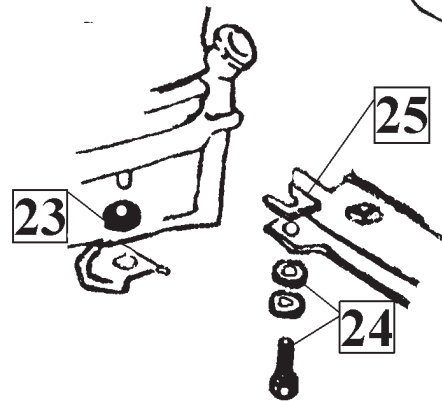

1	63-67	Radiator Alum 327 Correct Need Month & Year..	1500...	875.00	ea	9	66-67	Radiator Frame Support 327 No Air Condition..	2557G..	365.00	ea
1	66-67	Radiator Brass 427 Correct Specify Year.....	1500A..	695.00	ea	9	66-67	Radiator Frame Support 327 With Air Condition	2557H..	385.00	ea
2	63-65	Rad Upper Hose 250-300 NO AC GM3827366+BStrip	1335A..	36.00	ea	9	66-67	Radiator Frame Support 427 No Air Condition..	2557J..	365.00	ea
2	63-65	Rad Upper Hose 250-300 AC GM3833016+Bluestrip	1335B..	36.00	ea	9	66-67	Radiator Frame Support 427 With Air Condition	2557K..	395.00	ea
2	63-65	Rad Upper Hose 340-375 W/GM3827368+Blue Strip	1335C..	36.00	ea	9	63-67	Rad Frm Sup Needs Anchor Nuts Install W/Auto.....	2557L..	20.00	ea
2	1965	Radiator Upper Hose 350=375 Blue Strip.....	1335..	35.00	ea	10	63-65	Radiator Cap AC 307-13 63 All 64-5 No AC 396	1405..	51.00	ea
2	66-67	Radiator Upper Hose 300 GM3887154+Blue Strip	1335D..	37.00	ea	10	64L-7	Radiator Cap RC 26-15 All 66-7 327 + 64-65 AC	1406..	51.00	ea
2	66-67	Radiator Upper Hose 350 GM3887156+Blue Strip	1335E..	37.00	ea	10	66-67	Radiator Cap RC 15-15 All 427.....	1407..	51.00	ea
2	66-67	Radiator Upper Hose All GM3906615+Blue Strip	1335F..	37.00	ea	11	66-67	Radiator Upper Bracket Left (Right	6240..	16.00	ea
2	63-67	Radiator Upper Hose Clamps Need Date Pair.....	1335G..	19.00	pr	11	66-67	Radiator Upper Bracket Cushion 427 Needs 4.....	6240B..	5.00	ea
3	63-65	Radiator Fan Shroud Metal 327.....	1413A..	405.00	ea	12	63-65	Radiator Shroud Support Bracket 327.....	1436..	27.00	ea
3	66-67	Radiator Fan Shroud F/Glass 327 3pc Assembled	1413B..	365.00	ea	12	1965	Radiator Shroud Support Bracket 396.....	1437..	32.00	ea
3	1965	Radiator Fan Shroud F/Glass 396 2pc Assembled	1413C..	365.00	ea	12	66-67	Radiator Shroud Support Bracket 327.....	1438..	22.00	ea
3	66-67	Radiator Fan Shroud F/Glass 427 3pc Assembled	1413..	370.00	ea	12	66-67	Radiator Shroud Support Bracket 427.....	1439..	22.00	ea
3	66-67	Radiator Fan Shroud Extension 327 W/Air Cond	1413D..	90.00	ea	12	63-67	Rad Shroud Bracket Rubber Cushion Top 327/396	1440..	5.00	ea
3	66-67	Radiator Fan Shroud Extension 427 W/Air Cond	1413E..	90.00	ea	12	63-65	Radiator Shroud Bracket Bolt Set 327 WB Hdmk	1440A..	3.00	set
3	66-67	Radiator Fan Shroud Extension WB Bolt+U-Nut..	1413F..	3.50	set	12	66-67	Radiator Shroud Bracket Bolt Set SB/BB RSC/WB	1440B..	7.00	set
4	63-64	Fan Blade 64E 17-1/8" 327 No AC Rd Head Rivet	1501..	260.00	ea	12	1965	Rad Shroud Bracket Bolt Set 396/L88 RSC/WB... ..	1440C..	5.00	set
4	63-64	Fan Blade 64E 18" Air Cond Round Head Rivets	1501A..	260.00	ea	13	63-67	Heater Hose Clamps 3/4" At T-Pipe Pair.....	1505..	3.50	pr
4	64-65	Fan 7 Blade 18" 64-65 W/AC.....	1501B..	260.00	ea	13	63-67	Heater Hose Clamps From T-Pipe to Overflow Pr	1505A..	5.00	pr
4	64-67	Fan Blade 64L 17 1/8" 327 No Air Cond.....	1501C..	230.00	ea	14	63-67	Heater Hose T-Pipe.....	1290..	11.00	ea
4	1965	Fan Blade 17" 396.....	1501D..	230.00	ea	15	63-4E	Overflow Tank W/Pressed in Fitting Need Date	6098..	190.00	ea
4	66-67	Fan Blade 18" 327 Air Cond Flat Head Rivet... ..	1501E..	230.00	ea	15	64L-7	Overflow Tank 327/396/L88 Need Date.....	6098A..	185.00	ea
4	66-67	Fan Blade 17 1/2" 427.....	1501F..	230.00	ea	16	63-67	Overflow Hose Clamps Pair.....	6098B..	20.00	pr
4	63-67	All Above Fans 5 Blade Except Where Noted.....		0.00		17	63-67	Overflow Hose Plastic T-Strap Blk 2 Hole.....	6098C..	2.00	ea
5	63-67	Clutch Fan 327 Bar Type.....	1502..	0.00		17	63-64	Overflow Hose Plastic T-Strap Wht + Wire.....	6098D..	2.00	ea
5	65-67	Clutch Fan 427 Bar Type.....	1502A..	0.00		17	63-64	Plastic Strap Set 15pcs 8 2 Hole & 7 White.T	6098E..	18.00	set
5	63-67	Clutch Fan Coil Type.....	1502B..		ea	17	65-67	Plastic Strap Set 15pcs 8 2 Hole & 7 Black T	6098F..	18.00	SE
5	63-67	Nut Set for Fan to Clutch.....	1502C..	2.00	set	18	63-67	Overflow Tank Hose to Radiator Blue Logo.....	6098G..	13.50	ea
5	63-67	Bolt Set for Fan Clutch to Water Pump.....	1502D..	8.00	set	19	63-67	Heater Hose SEE ENGINE SECTION.....		0.00	
6	63-65	Radiator Lower Hose 327 GM3832170.....	1335H..	40.00	ea	20	63-67	Radiator Aluminum Drain Cock 327 & 396.....	1424..	18.00	ea
6	66-67	Radiator Lower Hose 327 GM3887155.....	1335J..	36.00	ea	20	65-67	Radiator Brass Drain Cock 427 + Brass 327 Rad	1424A..	5.50	ea
6	66-67	Radiator Lower Hose 427 GM3882826.....	1335K..	36.00	ea	21	66-67	Rad Brkt Sup Bolt Set RSC Hdmk W/Lg Washer 4p	6240C..	16.00	set
6	1965	Radiator Lower Hose 396.....	1335L..	37.00	ea	22	66-67	Rad Lower Frm U-Brkt & Reinf 427 Must Weld On	6240D..	27.00	set
6	1965	Radiator Lower Hose Clamps 396 Need Date Pair	1335M..	20.00	pr	23	63-67	Rad Lower Round Cushion 327/396 Pair.....	6240E..	4.00	pr