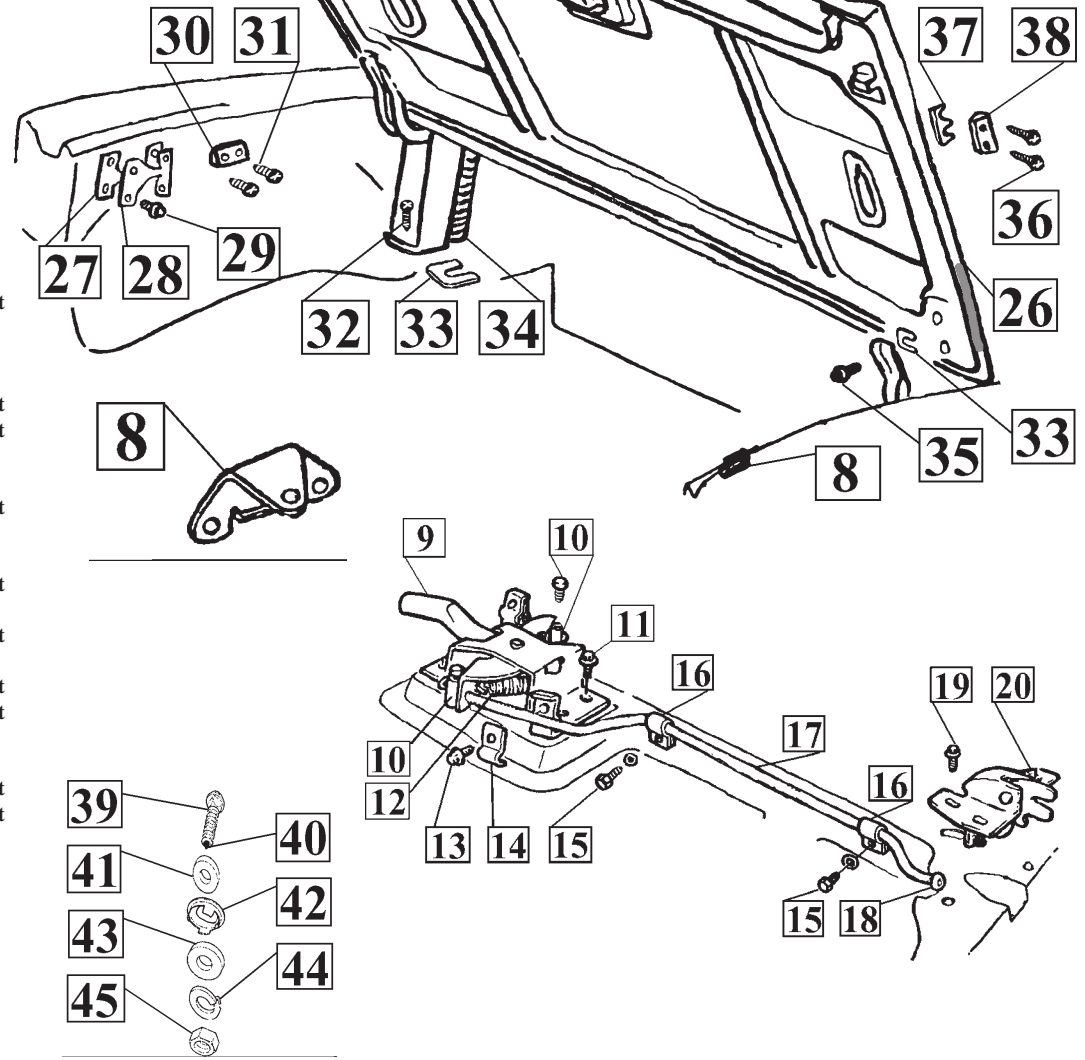

8	63-67	Deck Lid Body Rim Striker With Rivets.....	2367...	16.00	ea
9	63-67	Deck Lid Latch Handle Release Mechanism.....	1152...	46.00	ea
10	63-67	Deck Lid Latch Cable, Retainer & Screws.....	6142...	5.00	pr
11	63-67	Deck Lid Latch Handle Mounting Screws 4pcs...	1153...	4.00	set
12	63-67	Deck Lid Latch Handle Spring.....	1154...	4.50	ea
13	63-67	Deck Lid Latch Cable Retainer Screws Pair.....	1155...	1.50	pr
14	63-67	Deck Lid Latch Cable Clamp On Deck Lid Pair..	1156...	8.50	pr
15	63-67	Deck Lid Latch Cable Clamp Screws 4pcs.....	1157...	4.00	set
16	63-67	Deck Lid Latch Cable Clamps 4pcs.....	1158...	5.00	set
17	63-67	Deck Lid Latch Cable.....	6145...	7.00	ea
18	63-67	Deck Lid Latch Cable Grommets Pair.....	6043...	2.00	pr
19	63-67	Deck Lid Latch Release Mechanism Mtg Screws...	1159...	5.00	set
20	63-67	Deck Lid Latch Release Mechanism Assy.....	1160...	46.00	ea
26	63-67	Deck Lid Weatherstripping.....	8105...	30.00	ea
27	63-67	Deck Lid Catch Retainer Anti Skid Shim 4pcs...	1161...	22.00	set
28	63-67	Deck Lid Catch Retainer On Body.....	1162...	20.00	ea
29	63-67	Deck Lid Catch Retainer Mounting Screws 8pcs..	1163...	9.00	set
30	63-67	Deck Lid Plastic Wedge On The Body Pair.....	1164...	16.00	pr
31	63-67	Deck Lid Plastic Wedge Mounting Screws Pair....	1164A...	2.50	set
32	63-67	Deck Lid Hinge Mounting Bolts Set.....	6126A...	6.00	set
33	63-67	Deck Lid Hinge Mounting Shim.....	6172...	1.00	ea
34	63-67	Deck Lid Spring Pair.....	6126...	18.00	pr
35	63-67	Deck Lid Hinge Mounting Bolt Top Set.....	6126B...	6.00	set
36	63-67	Deck Lid Wedge Screws.....	1166...	3.00	set
37	63-67	Deck Lid Wedge Shims (on Deck Lid).....	1167...	3.00	ea
38	63-67	Deck Lid Metal Wedge On Lid.....	1168...	12.00	pr
39	63-67	Hardtop Rear Mounting Bolt.....	6045...	4.00	pr
40	63-67	Hardtop Rear Mounting Bolt Bumper.....	6045A...	2.25	ea
41	63-67	Hardtop Rear Mtg Bolt Rubber Washers Pr.....	6045BR	1.50	pr
42	63-67	Hardtop Deck Lid Bezel.....	6046...	11.00	pr
43	63-67	Hardtop Deck Lid Bezel Rubber Washers Pair... ..	6043HR	2.00	pr
44	63-67	Hardtop Rear Mounting Bolt Washers Pair.....	6045BR	1.00	pr
45	63-67	Hardtop Rear Mounting Bolt Nuts.....	6045CR	1.00	pr
*	63-67	Hardtop Wrench (Supplied in Glove Box).....	1074...	29.00	ea
*	63-67	Hardtop Wrench Draw String Cloth Bag (In G/B).	1074A...	4.00	ea