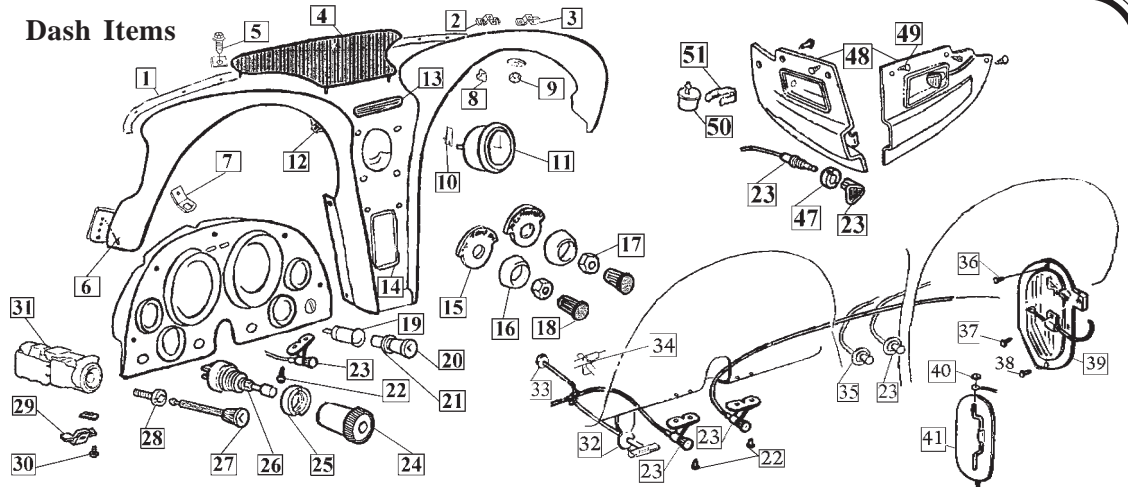

Dash Items

24	1965 Windshield Washer Wiper Knob.....	6063..	20.00	ea
24	1966 Windshield Washer Wiper Knob.....	6063B	20.00	ea
24	1967 Windshield Washer Wiper Knob.....	6063C	22.00	ea
25	63-67 Windshield Washer Switch Nut.....	6063D	4.00	ea
26	63-64 Windshield Washer Wiper Switch NOS...	6096A	55.00	ea
26	65-66 Windshield Washer Wiper Switch NOS....	6096B	60.00	ea
26	1967 Windshield Washer Wiper Switch NOS...	6096	56.00	ea
27	1963 Headlight Knob and Rod.....	1710	26.00	ea
27	1964 Headlight Knob and Rod.....	1710A	26.00	ea
27	1965 Headlight Knob and Rod.....	1710B	26.00	ea
27	1966 Headlight Knob and Rod.....	1710C	26.00	ea
27	1967 Headlight Knob and Rod.....	1710D	28.00	ea
28	63-67 Headlight Switch Mounting Nut.....	1708A	16.00	ea
29	63-67 Headlight Opening Switch Up/Down.....	6118.	125.00	ea
30	63-67 Headlight Switch MTG Screw and Nut....	6192..	2.00	set
31	1963 Headlight Switch On/Off.....	1078.	40.00	ea
31	64-67 Headlight Switch On/Off.....	1078A	19.00	ea
32	63-67 Hood Cable Release See Hood Items #10...			
33	63-67 Hood Cable Grommet @ Firewall.....	6043...		ea
34	63-66 Hood Release & Vent Cable Mtg Clip No AC.	1408A.	6.00	pr
35	63-67 Blower Switch/Heat Cable No AC Lt U/Clock.	1706...	120.00	ea
35	64-65 Blower Switch Cable Coupe No AC.....	1706A.	120.00	ea
35	63-67 Blower Switch Vent Cable W/AC Lt Un Clock.	1706B.	120.00	ea
35	64-65 Blower Switch Vent Cable Coupe With AC....	1706C.	120.00	ea
35	63-67 Blower Switch Cables Replacement Call		65.00	ea
36	63-67 Fresh Air Vent Grille Screws 6pcs.....	1706D.	3.00	set
37	63-67 Vent Cable to Vent Grille Screws 2pcs	1706E.	1.50	pr
38	63-64 Kick Panel Screw Set.....	2539A.	16.00	set
38	65-66 Kick Panel Screw Set.....	2539...	14.00	set
38	1967 Kick Panel Screw Set.....	2539B.	14.00	set
39	63-67 Vent Grille Lt Rt #1701D AC Grille #1701E.	1701C.	51.00	ea
40	63-67 Nuts Push Vent & Heater Cable Mtg 5pcs	1701F.	1.50	set
41	63-67 Fresh Air Vent Seal Kit with Rivets.....	1701G.	11.00	set
42	63-67 F/W Insulation w/Plugs Specify Yr Model	1339...	140.00	set
42	64-67 Under Dash Sound Deadener	1342...	39.00	set