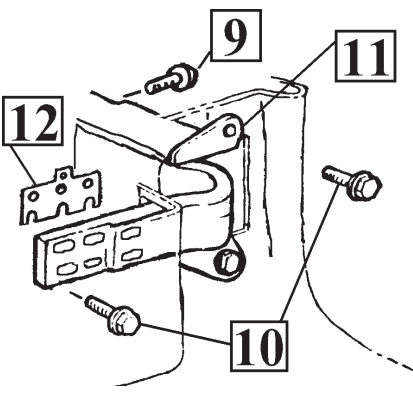

Front Of Door
Facing Outside