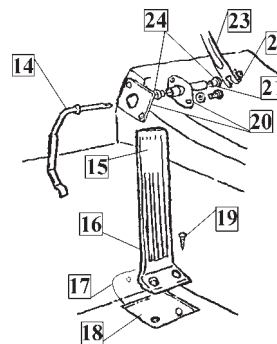

1	65-67	Side Exhaust, Trim Panel Screw Set.....	4916...	4.0	set
2	65-67	Side Exhaust, Trim Panel.....	4917...	85.0	ea
2	65-67	Side Exhaust, Cover & Trim Mounting Retainer.	4917A..	13.5	ea
3	65-67	Side Exhaust, Cover Left (Right #4903B).....	4903...	410.0	ea
4	65-67	Side Exhaust, Cover Screws.....	4920...	6.5	set
5	65-67	Side Exhaust, Cover Mounting Rear Screws.....	6196...	2.0	pr
6	65-67	Side Exhaust, Cover Mounting Washer Lock.....	6193...	1.0	pr
7	65-67	Side Exhaust, Cover Mounting Rear Nut.....	6471-2.	1.0	pr
8	65-67	Side Exhaust, Cover Rear Mounting Bracket....	4902...	7.75	ea
9	65-67	Side Exhaust, Cover Rr Mtg Large Flat Washer.	4918...	5.0	pr
10	65-67	Side Exhaust, Cover Rear Mtg Cushion.....	4905...	6.5	pr
11	65-67	Side Exhaust, Cover Rear Mtg Cushion Retainer	4912...	8.0	ea
12	65-67	Side Exhaust, Cover Rear Mtg To Frame Bolts..	4900...	4.0	pr
13	65-67	Side Exhaust, Muffler 427 Lt (Rt #4906C).....	4906A..	180.0	ea
13	65-67	Side Exhaust, Muffler 327 Lt (Rt #4906B).....	4906...	180.0	ea
14	65-67	Side Exhaust, Cover Mtg U-Nuts Original 12pcs	4911...	15.0	set
15	65-67	Side Exhaust, Cover Front Mtg Bracket.....	4904...	14.0	pr
16	65-67	Side Exhaust, Cover Front Brkt Mtg Screws....	4914...	1.5	set
17	65-67	Side Exhaust, Cover Frt Brkt Mtg Rivets 4pcs.	4913...	1.5	set
18	65-67	Side Exhaust, Side Pipe Stainless Steel Tips.	4910...	130.0	pr
19	63-67	Rear Muffler Mounting Bracket Bolts.....	4900A..	8.5	set
20	64-67	Muffler Rear Mounting Hangers.....	4900B..	36.0	pr
21	1963	Exhaust Bezels.....	4900C..	118.0	pr
21	64-65	Exhaust Bezels.....	4900D..	135.0	pr
21	66-67	Exhaust Bezels.....	4900E..	58.0	ea
22	63-67	Exhaust Extension Tips SS w/Seam No Part No.	4900F..	65.0	pr
23	63-67	Exhaust Extension Tip Clamps.....	4900G..	12.0	pr
24	64-67	Center Exhaust Pipe Hanger 2".....	4900H..	32.0	ea
24	64-67	Center Exhaust Pipe Hanger 2 1/2".....	4900J..	32.0	ea
25	64-67	Center Exhaust Pipe Hanger Clamps 2".....	4900K..	12.0	pr
25	64-67	Center Exhaust Pipe Hanger Clamps 2 1/2".....	4900L..	12.0	pr
26	65-67	Center Spacer Transmission Side Exhaust.....	4902A..	7.0	ea
27	63-67	Exhaust Header Pipe Packing 2".....	4900M..	4.0	ea
27	63-67	Exhaust Header Pipe Packing 2 1/2".....	4900N..	5.0	ea
28	63-67	Exhaust Header Pipe Extension 2".....	4902B..	10.0	ea
28	63-67	Exhaust Header Pipe Extension 2 1/2".....	4902C..	10.0	ea
29	63-67	Exhaust Header Flange 2".....	4902D..	18.0	ea
29	63-67	Exhaust Header Flange 2 1/2".....	4902E..	10.0	ea
30	63-64	Heat Shields 2" 250, 300hp + Auto.....	4902F..	44.0	pr
30	65-67	Heat Shields 2" 65-250 Only 65-67 327 + Auto	4902G..	44.0	pr
30	1963	Heat Shields 2 1/2" 300-360hp 4sp.....	4902H..	59.0	pr
30	64-65	Heat Shields 2 1/2" 300-425hp 4sp.....	4902J..	44.0	pr
30	66-67	Heat Shields 2 1/2" 327 4sp All 427.....	4902K..	44.0	pr
30	63-67	Heat Shields Strap and Screws Set 4pcs.....	4902L..	16.5	set
31	64-67	Header Pipe Left 2" 250-300+Auto Right #4908A	4908...	105.0	ea
31	64-65	Header Pipe Left 2 1/2" 327.....Right #4908C	4908B..	105.0	ea
31	65-67	Header Pipe Left 396+427.....Right #4908E	4908D..	105.0	ea
31	66-67	Header Pipe Left 427 Auto.....Right #4908G	4908F..	105.0	ea
32	64-67	Muffler With Pipe 2" 250-300 Auto.Muffler Set	4908H..	440.0	pr
32	64-67	Muffler With Pipe 2 1/2".Will Be Dropped Ship	4908J..	440.0	pr

1	1963	Gas Door Lid Roller & Bracket.....	1244.....	17.00	set
1	63-67	Gas Door Lid Latch Screw.....	1244A.....	5.00	ea
1	1963	Gas Door Lid Plastic Roller Only.....	1244B.....	5.00	ea
2	63-67	Gas Door Lid Bezel Mounting J-Nuts 4pcs.....	1244C.....	1.50	set
3	63-67	Gas Door Lid Bezel Mounting Screws 4pcs.....	1244D.....	1.50	set
4	1963	Gas Door Lid Bezel with Roller.....	1244E.....	23.00	ea
4	64-67	Gas Door Lid Bezel Coupe.....	1244F.....	23.00	ea
4	64-67	Gas Door Lid Bezel Conv.....	1244G.....	23.00	ea
5	1963	Gas Door Lid with Roller Until June 1963.....	1243.....	175.00	ea
5	1963L	Gas Door Lid Without Roller.....	1243A.....	95.00	ea
5	1964	Gas Door Lid.....	1243B.....	95.00	ea
5	1965	Gas Door Lid.....	1243C.....	95.00	ea
5	1966	Gas Door Lid Black Corner Flag Ser 8931-26467	1243D.....	95.00	ea
5	1966	Gas Door Lid White Corner Flag 66E & 66 Late.	1243E.....	90.00	ea
5	1967	Gas Door Lid in Primer.....	1243G.....	135.00	ea
6	63-67	Gas Cap With Fiber Gasket and SMC Logo.....	6013.....	26.00	ea
6	63-67	Gas Cap Gasket Fiber.....	6013A.....	2.50	ea
6	63-67	Gas Cap Gasket Black Rubber.....	6013B.....	2.50	ea
7	63-67	Gas Tank Neck Boot.....	6014.....	31.00	ea
8	63-67	Gas Tank Neck Mounting Screws 9pcs.....	6014A.....	10.00	set
9	63-67	Gas Tank Neck Coupe.....	6014B.....	66.00	ea
9	63-67	Gas Tank Neck Conv.....	6014C.....	66.00	ea
10	63-67	Gas Tank Neck Gasket.....	6014D.....	2.50	ea
11	63-67	Gas Tank Neck Boot Overflow Nipple.....	6014E.....	5.00	ea
12	63-67	Gas Tank Overflow Hose.....	6014F.....	6.00	ea
12	63-67	Gas Tank Overflow Hose Spring.....	6014G.....	6.00	ea
13	63-64	Gas Tank Overflow Hose White Retainer Strap..	1776.....	2.00	ea
13	65-67	Gas Tank Overflow Hose Black Retainer Strap..	1777.....	2.00	ea
14	1963	Gas Pedal Accelerator Swivel Rod.....	1245A.....	26.00	ea
14	64-67	Gas Pedal Accelerator Swivel Rod.....	1245B.....	26.00	ea
15	63-67	Gas Pedal Plastic Insert for Original & USA.....	1245C.....	3.00	ea
16	63-67	Gas Pedal W/Plastic Insert Correct Margins US	1245.....	30.00	ea
17	1963	Gas Pedal Mounting Bracket W/Rivets Under Car	1750A.....	9.50	ea
17	64-67	Gas Pedal Mounting Bracket W/Rivets Under Car	1750.....	9.00	ea
18	63-67	Gas Pedal Spacer.....	1245D.....	5.00	ea
19	63-67	Gas Pedal Mounting Screws Original Type/Size.	6026.....	3.50	pr
20	63-67	Gas Pedal Accel Swivel,Support,Bushing,Bolts.	1752.....	24.00	set
21	63-67	Gas Pedal Accelerator Swivel Bolts & Washers.	1752A.....	2.00	set
22	63-67	Gas Pedal Accelerator Lever Bolt & Nut.....	1749E.....	3.00	set
23	1963	Gas Accelerator Lever 250-360hp.....	1749.....	26.00	ea
23	64-65	Gas Accelerator Lever 250+350+365+375hp.....	1749A.....	26.00	ea
23	64-65	Gas Accelerator Lever 300hp.....	1749B.....	26.00	ea
23	65-67	Gas Accelerator Lever 396+66-427 4sp+66-7 327	1749C.....	26.00	ea
23	66-67	Gas Accelerator Lever 427/390 Auto 67 390+400	1749D.....	N/A	
23	1967	Gas Accelerator Lever 427 390+400+435 4sp...	1749E.....	26.00	ea
24	63-67	Gas Accelerator Swivel Bushings.....	1752B.....	2.50	pr
25	63-67	Gas Tank 20 Gallons with Logo CoupeConv Tank (1235A)	1235.....	235.00	ea
26	63-67	Gas Tank Mounting Straps 20 Gal 36 Gal Call.	1771.....	25.00	pr
27	63-67	Gas Tank Mounting Strap Bolts & Nuts.....	1771A.....	3.50	set
28	63-67	Gas Tank Strap Mounting Reinforcements.....	1771B.....	14.00	pr
29	63-67	Gas Tank Felt Anti-Squeak Pads.....	2312.....	4.00	pr
30	64-67	Gas Tank Lower Support (63 Call).....	1233.....	125.00	ea
31	63-67	Body Mounting #4 Support. See Body Mounting..	.....	.....	.....
32	63-67	Gas Tank Lower Support Mounting Kit.....	1771C.....	10.00	set