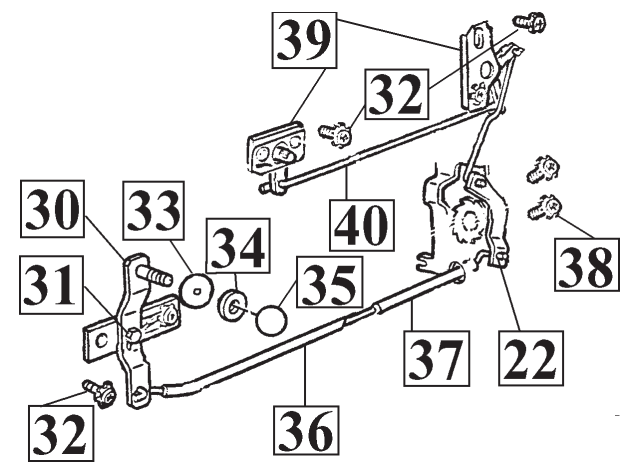

Front Of Door
Facing Outside

1	63-67	Capacitor Ammeter Behind Dash.....	2351	22.00	ea
2	66-67	Cap Mts on Coil Brkt No TI 390 After10	2902B	22.00	ea
3	63-67	Capacitor on Directional Blinker.....	2902	36.00	ea
4	64-67	Capacitor Brake Light Switch	2902A	32.00	ea
5	66-67	Capacitor On Coil Bracket 327.....	2902K	22.00	ea
6	64-67	Capacitor Heater Blower Mtr Replacemen	2902J	62.00	ea
7	63-64	Capacitor On Volt Regulator.....	2902D	22.00	ea
8	65-67	Capacitor On Volt Regulator.....	2902E	22.00	ea
9	63-67	Capacitor Behind Dash Near Ignition SW	2902C	22.00	ea
10	64-67	Capacitor W/Plastic Clip Behind Dash..	2902G	27.00	ea
11	63-67	Capacitor in Alternator.....	2902F	22.00	ea
12	63-67	Capacitor in Distributor w/DR No.....	2902H	22.00	ea