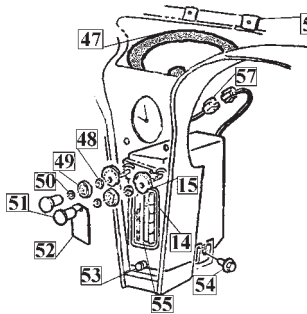

Dash Items

24	1965 Windshield Washer Wiper Knob.....	6063..	20.00	ea
24	1966 Windshield Washer Wiper Knob.....	6063B	20.00	ea
24	1967 Windshield Washer Wiper Knob.....	6063C	22.00	ea
25	63-67 Windshield Washer Switch Nut.....	6063D	4.00	ea
26	63-64 Windshield Washer Wiper Switch NOS...	6096A	55.00	ea
26	65-66 Windshield Washer Wiper Switch NOS....	6096B	60.00	ea
26	1967 Windshield Washer Wiper Switch NOS...	6096	56.00	ea
27	1963 Headlight Knob and Rod.....	1710	26.00	ea
27	1964 Headlight Knob and Rod.....	1710A	26.00	ea
27	1965 Headlight Knob and Rod.....	1710B	26.00	ea
27	1966 Headlight Knob and Rod.....	1710C	26.00	ea
27	1967 Headlight Knob and Rod.....	1710D	28.00	ea
28	63-67 Headlight Switch Mounting Nut.....	1708A	16.00	ea
29	63-67 Headlight Opening Switch Up/Down.....	6118.	125.00	ea
30	63-67 Headlight Switch MTG Screw and Nut....	6192..	2.00	set
31	1963 Headlight Switch On/Off.....	1078.	40.00	ea
31	64-67 Headlight Switch On/Off.....	1078A	19.00	ea
32	63-67 Hood Cable Release See Hood Items #10...			
33	63-67 Hood Cable Grommet @ Firewall.....	6043...		ea
34	63-66 Hood Release & Vent Cable Mtg Clip No AC.	1408A.	6.00	pr
35	63-67 Blower Switch/Heat Cable No AC Lt U/Clock.	1706...	120.00	ea
35	64-65 Blower Switch Cable Coupe No AC.....	1706A.	120.00	ea
35	63-67 Blower Switch Vent Cable W/AC Lt Un Clock.	1706B.	120.00	ea
35	64-65 Blower Switch Vent Cable Coupe With AC....	1706C.	120.00	ea
35	63-67 Blower Switch Cables Replacement Call		65.00	ea
36	63-67 Fresh Air Vent Grille Screws 6pcs.....	1706D.	3.00	set
37	63-67 Vent Cable to Vent Grille Screws 2pcs	1706E.	1.50	pr
38	63-64 Kick Panel Screw Set.....	2539A.	16.00	set
38	65-66 Kick Panel Screw Set.....	2539...	14.00	set
38	1967 Kick Panel Screw Set.....	2539B.	14.00	set
39	63-67 Vent Grille Lt Rt #1701D AC Grille #1701E.	1701C.	51.00	ea
40	63-67 Nuts Push Vent & Heater Cable Mtg 5pcs	1701F.	1.50	set
41	63-67 Fresh Air Vent Seal Kit with Rivets.....	1701G.	11.00	set
42	63-67 F/W Insulation w/Plugs Specify Yr Model	1339...	140.00	set
42	64-67 Under Dash Sound Deadener	1342...	39.00	set