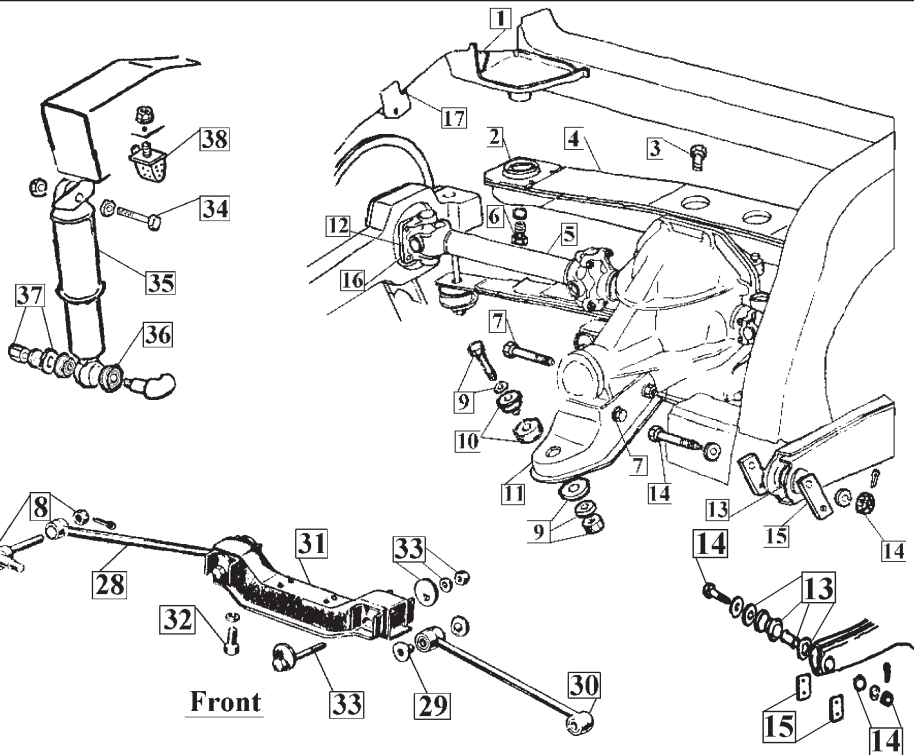

1	63-67E	Sombrero Bracket Lt Welded On Rt #6347A.	6347..	31.00	ea
1	1967L	Sombrero Bracket Lt Welded On Rt #6347C.	6347B.	46.00	ea
1	63-67	Cushion Steel Sombrero Welded to Brkt... ..	6347D.	41.00	ea
2	63-67	Cushion Sombrero.....	6347E.	72.00	ea
3	63-67	Differential Carrier Bolts 8pcs.....	6347F.	5.00	set
4	63-67	Crossmember Assy with Cushions.....	6347G.	410.00	ea
5	63-67	Rear Axle Half Shaft W/Flange & U Joint.	6347H.	199.00	ea
6	63-67	Sombrero Cushion Bolts 4pcs.....	6347J.	4.00	set
7	63-64	Differrntial Bracket Bolts, Nuts, Lws... ..	6351..	9.50	set
7	65-67	Differential Bracket Bolts, Nuts, Lws... ..	6351A	12.50	set
8	63-67	Shock Mounting Bracket Non F40,41 Susp.. ..	6388..	47.00	ea
8	63-67	Shock Mounting Bracket Nut & Cotter Pin.	6388B.		set
9	63-67	Diff Frt Mtg Bolt, Lge PW, LW & Nut.....	6353..	6.50	set
10	63-67	Mounting Cushions Top #6355 & Bottom.....	6356..	21.00	set
11	63-67	Diff Front Mounting Bracket Need Yr Used	6356A.		ea
12	63-64	French Locks Rear Axle U-Joint 4pcs.....	6022..	19.00	set
12	65-67	French Locks Rear Axle U-Joint 4pcs.....	6022A.	19.00	set
12	63-67	Axle Flange Bolts 8pcs.....	1957..	11.00	set
12	63-67	Axle U-Joint W/O Zerks**W/Zerks #6258A.. ...	6258..	38.00	ea
12	63-67	Diff Axle U-Bolts Nuts/LW All 327 BB N/P	6258C.	6.50	pr
12	65-67	Diff Axle U-Joint Cap 396/427 W/Posi.....	6258D.	37.00	ea
12	65-67	Diff Axle U-Joint Cap Mounting Bolts 8pc	6258E.	10.00	set
13	63-67	Trailing Arm Bushing Plate.....	6315B.	3.00	ea
13	63-67	Trailing Arm Retainer Tube For Bushing.. ..	6315A.	7.50	ea
13	63-67	Trailing Arm Bushing.....	6315..	11.50	ea
13	64-67	Trailing Arm Bushing Set All + Mtg Bolts	6315C.	60.00	set
14	64-67	Trailing Arm Mounting Bolt Set 1 Side... ..	6315D.	12.00	set
15	64-67	Trailing Arm Shims Both Sides 20 Shims.. ..	6399..	62.00	set
16	63-67	Spindle Flange & Deflector.....	6315F.	111.00	ea
17	63-67	Shock Rear Mount Upper Welded to Frame.. ..	6388C.	16.00	ea
17	63-67	Shock Rear Mounting Bolts L5 Hdmk Pr.....	6388D.	11.00	pr
18	63-67	Trailing Arms Contact For Options.....	*****		
19	63-67	Rear Leaf Spring Black Long Bolt.....	6345..	17.00	ea
20	63-67	rear Leaft Spring Bolt Flat Washer.....	6345D	4.00	ea

21	63-67	Rear Leaf Spring Cushion 2 Required.....	6345C.	4.00	ea
22	63-66	Rear Leaf Spring Retainer Thin.....	6345A.	4.25	ea
22	1967	Rear Leaf Spring Retainer Thicker.....	6345B.	4.00	ea
23	63-67	Diff Side Yoke & Deflector 327.....	6315G.	109.00	ea
23	65-67	Diff Side Yoke & Deflector 396/427.....	6315H.	155.00	ea
23	63-67	Diff Side Yoke "C" Clips Pair.....	6315J.	4.00	pr
24	*****	*****	*****		
25	63-67	Rear Leaf Spring Call for Options.....	*****		
26	63-67	Rear Leaf Spring Anchor Plate.....	6315K.	32.00	ea
27	63-67	Rear Spring Anchor Bolts 4 Bolts 4 Lws.. ..	6315L.	12.00	set
28	63-67	Strut Rod W/Correct Small Head Bushing... ..	6315M.	55.00	ea
29	63-67	Strut Rod Bushing Cap 2 Required.....	6363..	3.50	ea
30	63-67	Strut Rod Bushing Kit for Original 1 1/4	6315N.	16.00	ea
31	63-67	Strut Rod Bracket Used Call	*****		
32	63-67	Strut Rod Arm Bracket Bolt, Lw,Fw Set... ..	6315P.	6.00	set
33	64-67	Cam Assy Cam Nut,Lw,Large Fw Set.....	6361..	32.00	set
34	63-67	Shock Rear Upper Bolts L5 Hdmk.....		12.00	pr
35	63-67	Shocks.....			
36	63-67	Grommets Shock Absorber Lower 4 pcs....		22.00	set
37	63-67	Shocks Lower Mounting Nuts Lw Retainer		10.00	set
38	65-67	Rear Center Arm Bumper.....			
38	63-64