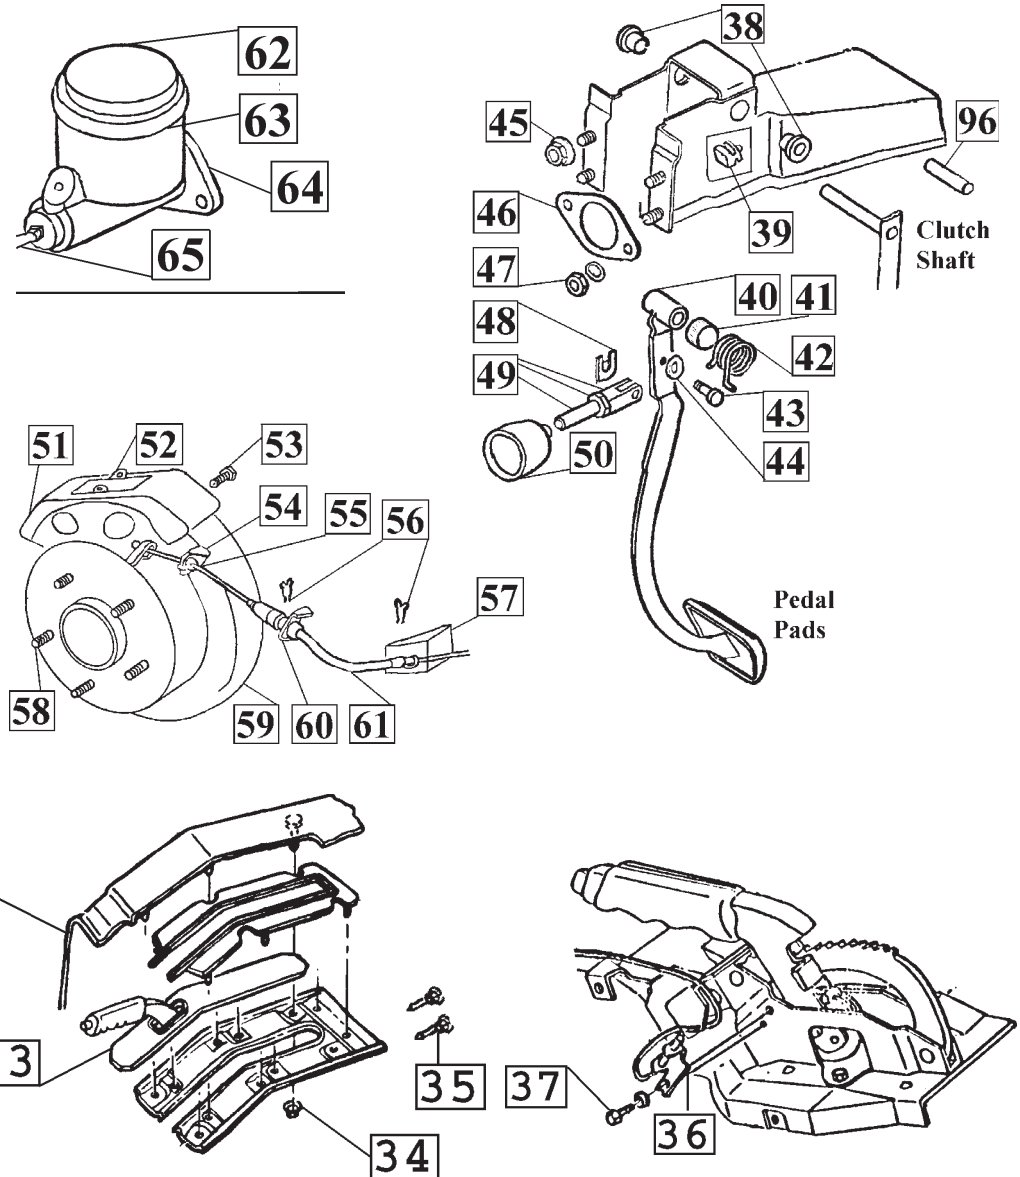

41	63-66	Brake Shaft Spring Bushing.....	6302...	5.00	ea
41	1967	Brake Shaft Spring Bushing.....	6302A..	2.50	ea
42	1967	Brake Pedal Return Spring.....	6300A..	5.00	ea
42	63-66	Brake Pedal Return Spring.....	6300...	5.00	ea
42	65-66	Parking Brake Grommet At Firewall.....	2969A.	2.00	ea
43	63-67	Brake Clevis Pin Mtg To Brake Pedal.....	6338...	4.00	ea
44	63-67	Brake Pedal Clevis Pin Spring Washer.....	2761...	1.50	ea
45	64-67	Nut, Master Cylinder Mounting 2pcs.....	1312...	1.50	pr
46	63-67	Master Cylinder Gasket (No PB).....	6339A...	2.50	ea
47	1963	Master Cylinder Nut & Washer Set At Firewall..	1042...	1.50	set
47	64-67	Master Cylinder Nut & Washer Set At Firewall..	1042A..	1.50	set
48	63-67	Brake Clevis Pin Retainer.....	6339...	1.25	ea
49	63-67	Brake Clevis Std or P/B W/Nut (1023A..Nut .50)...	1023...	16.00	ea
49	63-67	Brake Push Rod Used Clevis	1023C..	6.00	ea
50	63-67	Brake Master Cylinder Boot (No PB).....	6301...	7.00	ea
51	65-67	Brake Calipers Exchange.....	Call.....	1313...	
52	63-65	Brake Shoes & Disc Pads.....	Call	1315...	
53	65-67	Brake Calipers Mounting Bolts.....8 pcs	1958...	9.00	set
54	1967	Cable Bracket On Trailing Arm.....	1318A.	13.00	pr
54	65-66	Cable Bracket On Trailing Arm.....	1318...	13.00	pr
55	63-67	Parking Brake Cable Guide Wht Plastic.....	6227...	4.50	pr
56	64-66	Brake Cable Retainer Clip Set.....	6227A.	8.00	set
56	1967	Brake Cable Retainer Clip set 4pcs.....	6227B..	4.00	set
57	1967	Brake Cable Bracket On Frame (Weld On).....	1326A..	17.00	pr
57	64-66	Brake Cable Bracket On Frame (Weld On).....	1326...	20.00	pr
58	60-82	Brake Wheel Studs.....	6014...	1.50	ea
59	63-67	Brake Wheel Drums & Rotors.....	Call	6103...	
60	65-66	P/B Cable Frt Bracket on Trailing Arm (Weld)..	1327...	15.00	pr
60	1967	P/B Cable Frt Bracket On Trailing Arm (Weld)..	1327A..	15.00	pr
61	63-67	Brake Cables See #8, 18,.....			
62	1964	Master Cyl Cap, Bail & Seal W/Delco Brake.....	1061...	31.00	set
62	65-66	Master Cyl Cap Cover & Clips No Power Brake..	1062...	25.00	set
62	65-66	Master Cyl P/B Caps W/Delco.....	1063...	36.00	pr
62	1967	Master Cyl Cap.....	1064...	16.00	ea
62	1963	Master Cyl Cap, Cover & Washer (All 63).....	1060...	26.00	set
62	1967	Master Cylinder Cap Bail Wires.....	1064A..	5.00	pr
63	1963	Master Cyl Gasket.....	1065...	4.00	ea
63	1964	Master Cyl Gasket.....	1066...	11.00	ea
63	1967	Master Cyl Gasket.....	6101...	11.00	ea
63	65-66	Master Cyl Gasket.....	1067...	16.00	ea
64	63-67	Master Cylinders.....	Call.....	6104...	
65	63-64	Master Cylinder Brake Line Standard.....	1350...	40.00	ea
65	65-66	Master Cylinder Brake Line Standard.....	1350B..	45.00	ea
65	1965	Master Cylinder Brake Line Power Brake 3/16"..	1350C..	45.00	ea
65	1966	Master Cylinder Brake Line Power Brake 1/4" ..	1350D..	45.00	ea
65	1967	Master Cylinder Brake Line Standard.....	1350E..	45.00	ea
65	1967	Master Cylinder Brake Line Power Brake.....	1350F..	45.00	ea
65	63-64	Master Cylinder Brake Line Power Brake.....	1350A..	45.00	ea
66	63-67	Brake Line Mounting Bolts Also Fuel Line.....	1959...	1.00	ea
67	1965	Brake Line Frame Mtg Clip On Side Rail P/B.....	2331...	1.50	ea
67	66-67	Brake Line Frame Mtg Clip On Side Rail All.....	2330...	1.50	ea
67	63-65	Brake Line Frame Mtg Clip on Side Rail 65 Std..	2332...	4.50	ea
68	63-67	Rear Brake Line Center Crossover Clip.....	6327...	5.00	ea
69	63-67	Rear Crossover Brake Line.....	Call	2008...