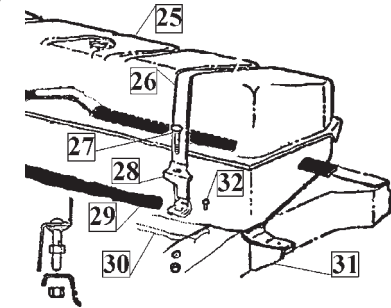

1	65-67	Side Exhaust, Trim Panel Screw Set.....	4916...	4.0	set
2	65-67	Side Exhaust, Trim Panel.....	4917...	85.0	ea
2	65-67	Side Exhaust, Cover & Trim Mounting Retainer.	4917A..	13.5	ea
3	65-67	Side Exhaust, Cover Left (Right #4903B).....	4903...	410.0	ea
4	65-67	Side Exhaust, Cover Screws.....	4920...	6.5	set
5	65-67	Side Exhaust, Cover Mounting Rear Screws.....	6196...	2.0	pr
6	65-67	Side Exhaust, Cover Mounting Washer Lock.....	6193...	1.0	pr
7	65-67	Side Exhaust, Cover Mounting Rear Nut.....	6471-2.	1.0	pr
8	65-67	Side Exhaust, Cover Rear Mounting Bracket....	4902...	7.75	ea
9	65-67	Side Exhaust, Cover Rr Mtg Large Flat Washer.	4918...	5.0	pr
10	65-67	Side Exhaust, Cover Rear Mtg Cushion.....	4905...	6.5	pr
11	65-67	Side Exhaust, Cover Rear Mtg Cushion Retainer	4912...	8.0	ea
12	65-67	Side Exhaust, Cover Rear Mtg To Frame Bolts..	4900...	4.0	pr
13	65-67	Side Exhaust, Muffler 427 Lt (Rt #4906C).....	4906A..	180.0	ea
13	65-67	Side Exhaust, Muffler 327 Lt (Rt #4906B).....	4906...	180.0	ea
14	65-67	Side Exhaust, Cover Mtg U-Nuts Original 12pcs	4911...	15.0	set
15	65-67	Side Exhaust, Cover Front Mtg Bracket.....	4904...	14.0	pr
16	65-67	Side Exhaust, Cover Front Brkt Mtg Screws....	4914...	1.5	set
17	65-67	Side Exhaust, Cover Frt Brkt Mtg Rivets 4pcs.	4913...	1.5	set
18	65-67	Side Exhaust, Side Pipe Stainless Steel Tips.	4910...	130.0	pr
19	63-67	Rear Muffler Mounting Bracket Bolts.....	4900A..	8.5	set
20	64-67	Muffler Rear Mounting Hangers.....	4900B..	36.0	pr
21	1963	Exhaust Bezels.....	4900C..	118.0	pr
21	64-65	Exhaust Bezels.....	4900D..	135.0	pr
21	66-67	Exhaust Bezels.....	4900E..	58.0	ea
22	63-67	Exhaust Extension Tips SS w/Seam No Part No.	4900F..	65.0	pr
23	63-67	Exhaust Extension Tip Clamps.....	4900G..	12.0	pr
24	64-67	Center Exhaust Pipe Hanger 2".....	4900H..	32.0	ea
24	64-67	Center Exhaust Pipe Hanger 2 1/2".....	4900J..	32.0	ea
25	64-67	Center Exhaust Pipe Hanger Clamps 2".....	4900K..	12.0	pr
25	64-67	Center Exhaust Pipe Hanger Clamps 2 1/2".....	4900L..	12.0	pr
26	65-67	Center Spacer Transmission Side Exhaust.....	4902A..	7.0	ea
27	63-67	Exhaust Header Pipe Packing 2".....	4900M..	4.0	ea
27	63-67	Exhaust Header Pipe Packing 2 1/2".....	4900N..	5.0	ea
28	63-67	Exhaust Header Pipe Extension 2".....	4902B..	10.0	ea
28	63-67	Exhaust Header Pipe Extension 2 1/2".....	4902C..	10.0	ea
29	63-67	Exhaust Header Flange 2".....	4902D..	18.0	ea
29	63-67	Exhaust Header Flange 2 1/2".....	4902E..	10.0	ea
30	63-64	Heat Shields 2" 250, 300hp + Auto.....	4902F..	44.0	pr
30	65-67	Heat Shields 2" 65-250 Only 65-67 327 + Auto	4902G..	44.0	pr
30	1963	Heat Shields 2 1/2" 300-360hp 4sp.....	4902H..	59.0	pr
30	64-65	Heat Shields 2 1/2" 300-425hp 4sp.....	4902J..	44.0	pr
30	66-67	Heat Shields 2 1/2" 327 4sp All 427.....	4902K..	44.0	pr
30	63-67	Heat Shields Strap and Screws Set 4pcs.....	4902L..	16.5	set
31	64-67	Header Pipe Left 2" 250-300+Auto Right #4908A	4908...	105.0	ea
31	64-65	Header Pipe Left 2 1/2" 327.....Right #4908C	4908B..	105.0	ea
31	65-67	Header Pipe Left 396+427.....Right #4908E	4908D..	105.0	ea
31	66-67	Header Pipe Left 427 Auto.....Right #4908G	4908F..	105.0	ea
32	64-67	Muffler With Pipe 2" 250-300 Auto.Muffler Set	4908H..	440.0	pr
32	64-67	Muffler With Pipe 2 1/2".Will Be Dropped Ship	4908J..	440.0	pr

1	1963	Gas Door Lid Roller & Bracket.....	1244.....	17.00	set
1	63-67	Gas Door Lid Latch Screw.....	1244A.....	5.00	ea
1	1963	Gas Door Lid Plastic Roller Only.....	1244B.....	5.00	ea
2	63-67	Gas Door Lid Bezel Mounting J-Nuts 4pcs.....	1244C.....	1.50	set
3	63-67	Gas Door Lid Bezel Mounting Screws 4pcs.....	1244D.....	1.50	set
4	1963	Gas Door Lid Bezel with Roller.....	1244E.....	23.00	ea
4	64-67	Gas Door Lid Bezel Coupe.....	1244F.....	23.00	ea
4	64-67	Gas Door Lid Bezel Conv.....	1244G.....	23.00	ea
5	1963	Gas Door Lid with Roller Until June 1963.....	1243.....	175.00	ea
5	1963L	Gas Door Lid Without Roller.....	1243A.....	95.00	ea
5	1964	Gas Door Lid.....	1243B.....	95.00	ea
5	1965	Gas Door Lid.....	1243C.....	95.00	ea
5	1966	Gas Door Lid Black Corner Flag Ser 8931-26467	1243D.....	95.00	ea
5	1966	Gas Door Lid White Corner Flag 66E & 66 Late.	1243E.....	90.00	ea
5	1967	Gas Door Lid in Primer.....	1243G.....	135.00	ea
6	63-67	Gas Cap With Fiber Gasket and SMC Logo.....	6013.....	26.00	ea
6	63-67	Gas Cap Gasket Fiber.....	6013A.....	2.50	ea
6	63-67	Gas Cap Gasket Black Rubber.....	6013B.....	2.50	ea
7	63-67	Gas Tank Neck Boot.....	6014.....	31.00	ea
8	63-67	Gas Tank Neck Mounting Screws 9pcs.....	6014A.....	10.00	set
9	63-67	Gas Tank Neck Coupe.....	6014B.....	66.00	ea
9	63-67	Gas Tank Neck Conv.....	6014C.....	66.00	ea
10	63-67	Gas Tank Neck Gasket.....	6014D.....	2.50	ea
11	63-67	Gas Tank Neck Boot Overflow Nipple.....	6014E.....	5.00	ea
12	63-67	Gas Tank Overflow Hose.....	6014F.....	6.00	ea
12	63-67	Gas Tank Overflow Hose Spring.....	6014G.....	6.00	ea
13	63-64	Gas Tank Overflow Hose White Retainer Strap..	1776.....	2.00	ea
13	65-67	Gas Tank Overflow Hose Black Retainer Strap..	1777.....	2.00	ea
14	1963	Gas Pedal Accelerator Swivel Rod.....	1245A.....	26.00	ea
14	64-67	Gas Pedal Accelerator Swivel Rod.....	1245B.....	26.00	ea
15	63-67	Gas Pedal Plastic Insert for Original & USA.....	1245C.....	3.00	ea
16	63-67	Gas Pedal W/Plastic Insert Correct Margins US	1245.....	30.00	ea
17	1963	Gas Pedal Mounting Bracket W/Rivets Under Car	1750A.....	9.50	ea
17	64-67	Gas Pedal Mounting Bracket W/Rivets Under Car	1750.....	9.00	ea
18	63-67	Gas Pedal Spacer.....	1245D.....	5.00	ea
19	63-67	Gas Pedal Mounting Screws Original Type/Size.	6026.....	3.50	pr
20	63-67	Gas Pedal Accel Swivel,Support,Bushing,Bolts.	1752.....	24.00	set
21	63-67	Gas Pedal Accelerator Swivel Bolts & Washers.	1752A.....	2.00	set
22	63-67	Gas Pedal Accelerator Lever Bolt & Nut.....	1749E.....	3.00	set
23	1963	Gas Accelerator Lever 250-360hp.....	1749.....	26.00	ea
23	64-65	Gas Accelerator Lever 250+350+365+375hp.....	1749A.....	26.00	ea
23	64-65	Gas Accelerator Lever 300hp.....	1749B.....	26.00	ea
23	65-67	Gas Accelerator Lever 396+66-427 4sp+66-7 327	1749C.....	26.00	ea
23	66-67	Gas Accelerator Lever 427/390 Auto 67 390+400	1749D.....	N/A	
23	1967	Gas Accelerator Lever 427 390+400+435 4sp...	1749E.....	26.00	ea
24	63-67	Gas Accelerator Swivel Bushings.....	1752B.....	2.50	pr
25	63-67	Gas Tank 20 Gallons with Logo CoupeConv Tank (1235A)	1235.....	235.00	ea
26	63-67	Gas Tank Mounting Straps 20 Gal 36 Gal Call.	1771.....	25.00	pr
27	63-67	Gas Tank Mounting Strap Bolts & Nuts.....	1771A.....	3.50	set
28	63-67	Gas Tank Strap Mounting Reinforcements.....	1771B.....	14.00	pr
29	63-67	Gas Tank Felt Anti-Squeak Pads.....	2312.....	4.00	pr
30	64-67	Gas Tank Lower Support (63 Call).....	1233.....	125.00	ea
31	63-67	Body Mounting #4 Support. See Body Mounting..	.....	.....	.....
32	63-67	Gas Tank Lower Support Mounting Kit.....	1771C.....	10.00	set