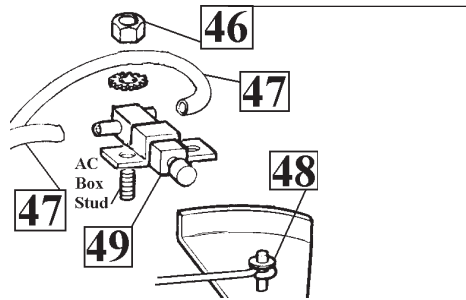

View Windshield Section

Radiator

1	64-67	Heater Blower Motor No Fan.....	2356A.	52.00	ea
1	63-67	Heater Blower Motor Fan Metal As Origina	2356B.	42.00	ea
1	63-67	Drain Hose & Clamp For Evaporator Box.....	2356C.	13.50	set
2	63-67	Hose, AC Blower Motor Cooling (Rubber)....	6086.		
3	63-67	Tube Assy for Blower Motor Hose Cooling. ...	6086A.		
4	63-67	Air Cond Relay Replacement.....	2356D.	23.00	ea
5	63-67	Air Cond Blower Motor Resistor.....	2356E.	34.00	ea
5	63-67	Air Cond Blower Motor Resistor Gasket.....	2356F.	4.00	ea
5	63-67	AC Blower Motor Resistor Gasket Screws... ..	2356G.	3.00	set
6	63-66	STV Valve Bracket.....	2356H.	78.00	ea
6	1967	POA Valve Bracket on Box.....	2356J.	27.00	ea
6	1967	POA Valve Bracket to Valve.....	2356K.	27.00	ea
7	63-66	STV Valve Diaphragm Kit.....	2356L.	72.00	ea
7	63-67	Kit to Eliminate STV Valve.....	2356M.	175.00	ea
7	1967	Kit Replaces POA w/Eliminator Valve.....	2356N.	102.00	ea
8	63-67	AC Expansion Valve.....	2356P.	75.00	ea
9	63-65	Expansion Valve Fitting to Hose.....	2356R.	32.00	ea
9	66-67	Expansion Valve Fitting to Hose.....	2356S.	27.00	ea
10	63-65	AC Expansion Valve to Hose 90% Tube.....	2356T.	35.00	ea
10	66-67	AC Expansion Valve Straight Tube.....	2356V.	28.00	ea
11	63-70	AC Insulation Tape Black 2" Wide.....	2356W.	7.00	ea
12	63-65	AC Evaporator Core.....	6434D.	315.00	ea