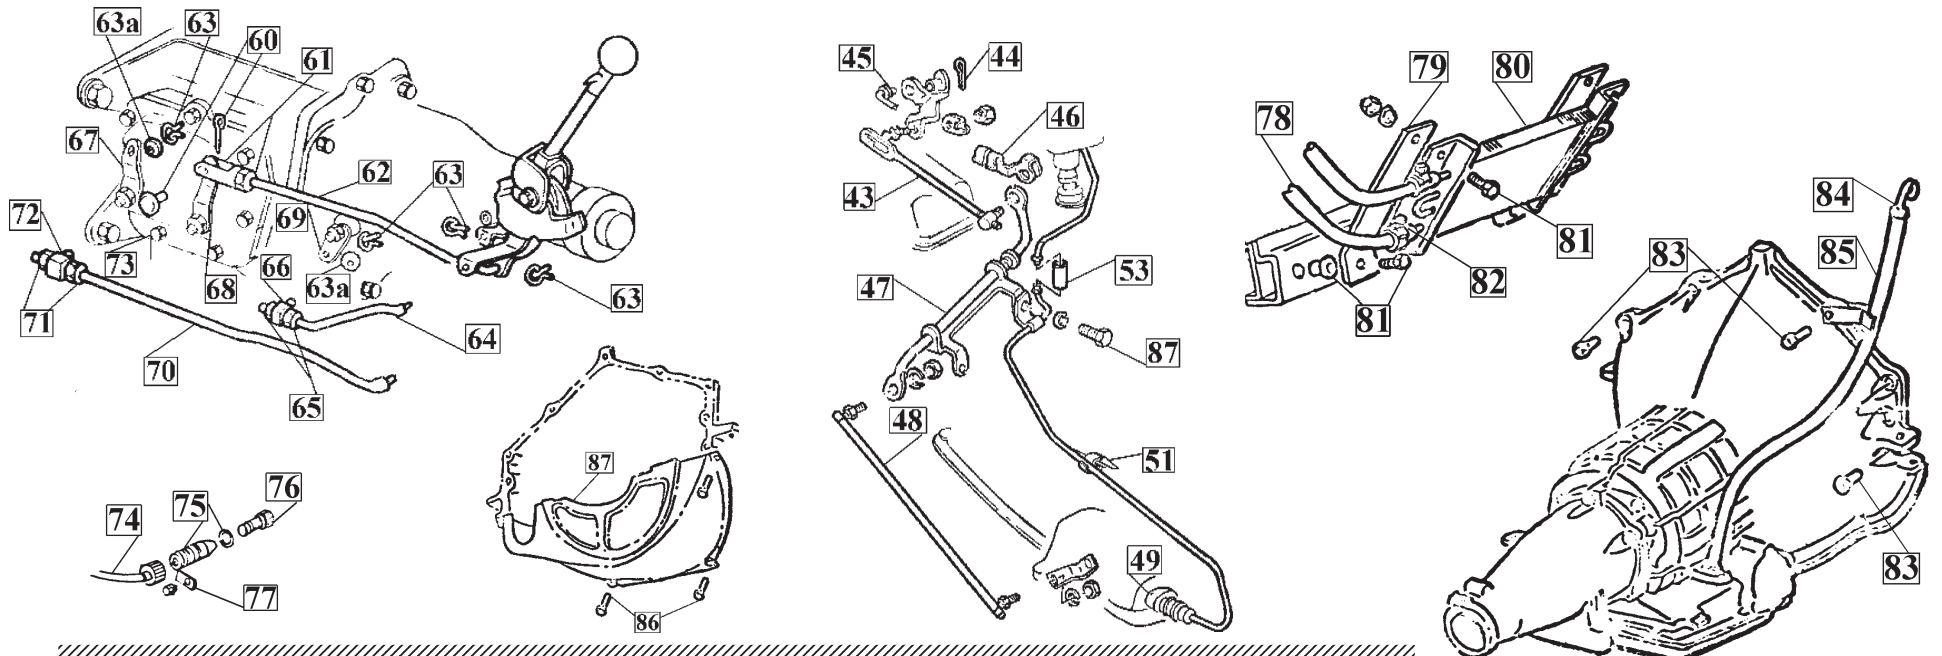

1	1963	Shifter Black Knob.....	1266.	11.00	ea
1	1964	Shifter Knob Chrome Auto.....	1266C	31.00	ea
1	64-67	Shifter Chrome Knob 4sp.....	1266B	16.00	ea
2	64-67	Shifter, Reverse Lockout Spring.....	1266D	6.00	ea
3	64-67	Shifter T Handle Set Screw.....	1266E	1.00	ea
4	64-67	Shifter T-Handle and Rod (No Set Screw)....	1266F	23.00	ea

5	64-67	Shifter T-Handle Bushing Pair.....	1266G	3.00	pr
6	64-67	Shifter Lever Shaft Assy.....	1266H	110.00	ea
7	64-67	Shifter Reverse Lock Out Rod.....	1266J	6.00	ea
8	64-67	Shift Assy Reverse Lockout Pin.....	1266K	4.00	ea
9	64-67	Shifter Sleeve.....	1266L	8.00	ea
10	64-67	Shifter Pin.....	1266M	8.50	ea