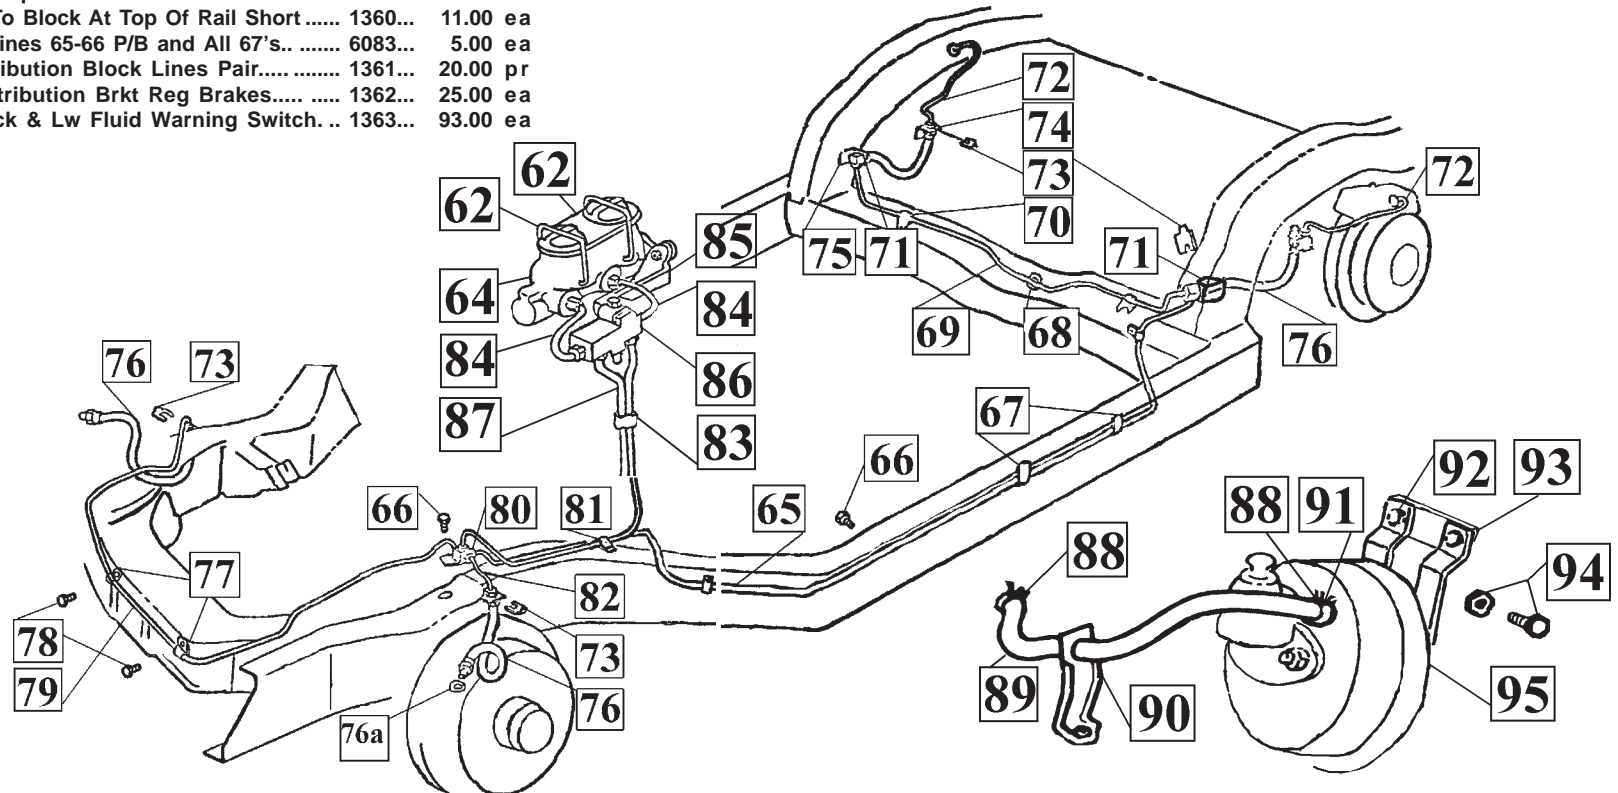

86	67-68	Dist Block To Bracket Screw.....	1363A..	3.00	ea
87	63-64	Master Cyl Brake Line Std (P/Brake 1371A).....	1371...	23.00	ea
87	65-66	Master Cyl Brake Line Std (65 P/B 3/16 1371C) ...	1371B..	23.00	ea
87	1966	Master Cyl Brake Line Power Brake 1/4".....	1371D..	23.00	ea
87	1967	Master Cyl Brake Line Std (P/Brake 1371F).....	1371E..	23.00	ea
88	64-67	Power Brake Hose and Clips 63 1382A	1382...	9.00	set
88	1967	Power Brake Hose and Clips W/3X2.....	1382B..	9.00	set
89	1963	Power Brake Hose W/Clips.....	1364...	8.00	set
89	1967	Power Brake Hose W/Clips W/3x2.....	1364B..	5.00	set
89	64-67	Power Brake Hose W/Clips.....	1364A..	5.00	set
90	1963	Power Brake Hose Bracket Mts On Intake No Fl.1365...	1365...	12.00	ea
91	63-67	Power Brake Valve (Specify Year).....	1366...		
92	63-67	Power Brake Booster Upper Mtg Bolts (Anchor).1367A..	1367A..	3.00	pr
93	63-67	Power Brake Inside Mounting Bracket W/Bolts..	1367...	23.00	ea
94	63-67	Power Brake Actuator Screw & Nut.....	1368...	5.00	set
95	64-67	Pwr Brake Booster New w/Numbered Tab USA.	1369...	400.00	ea
96	63-66	Brake Cable Pulley Bracket	2327A..		ea
97	1967	Parking Brake Console Chrome Trim.....	1301A..		ea
98	1967	Parking Brake Console Reinforcement.....			
99	63-66	Parking Brake Grommet at Firwall.....	2969A..	2.00	ea