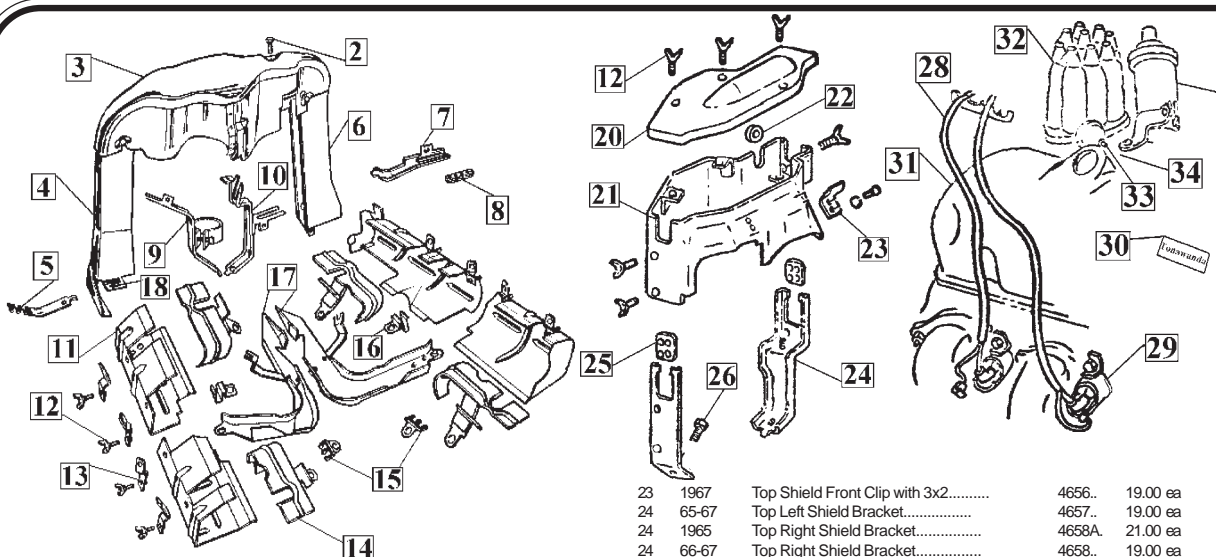

WIRING HARNESS

1	1963E	Ignition Shielding Complete 327.....	4610..	520.00	set
1	1963L	Ignition Shielding Complete 327.....	4600..	520.00	set
1	64-65E	Ignition Shielding Complete 327.....	4601..	550.00	set
1	1965L	Ignition Shielding Complete 327.....	4628..	550.00	set
1	66-67	Ignition Shielding Complete,327.....	4602..	550.00	set
1	63-67	**SETS DO NOT INCLUDE Items 14-15-16-17	*****		
2	63-67	Top Dist Shield Mounting Bolt "E" Hdmk....	4609..	1.90	ea
3	1963E	Ignition Shield Top.....	4603..	218.00	ea
3	1963L	Ignition Shield Top.....	4611..	218.00	ea
3	64-65E	Ignition Shield Top.....	4604..	218.00	ea
3	1965L	Ignition Shield Top.....	4629..	218.00	ea
3	66-67	Ignition Shield Top.....	4605..	218.00	ea
4	63-67	Vertical Ignition Shield Pass w/J Nut....	4606..	39.99	ea
4	64-67	Vertical Ignition Shield Left Driver....	4607..	39.99	ea
5	63-64	Ign Shield Rt Rr Lwr S/Plug Wire Support	4616A.	13.50	ea
5	65-67	Ign Shield Rt Rr Lwr S/Plug Wire Support	4616..	11.50	ea
6	1963	Vertical Ignition Shield Pass w/J Nut....	4615..	48.90	ea
7	63-67	Shield Left Rear Lower Shield Bracket....	4627..	12.50	ea
8	63-67	Spark Plug Wire Grommets Pair.....	4521	6.00	pr
9	63-67	Ign Upper Shield Support Coil W/Bolt....	4616..	21.00	ea
10	63-66E	Lt Upper Shield Support Bracket.....	4613..	28.50	ea
10	66L-67	Lt Upper Support All 67 Late Auto 66....	4613A.	21.00	ea
11	64-65	Right Rear Lower Ignition Shield.....	4623..	43.50	ea
11	66-67	Right Rear Lower Ignition Shield.....	4623A.	32.50	ea
11	64-67	Right Front Lower Ignition Shield.....	4622..	32.50	ea
11A	63-65	Left Rear Lower Ignition Shield.....	4625..	43.50	ea
11A	66-67	Left Rear Lower Ignition Shield.....	4625A.	43.50	ea
11A	63-65	Left Front Lower Ignition Shield.....	4624..	36.00	ea
11A	66-67	Left Front Lower Ignition Shield.....	4624A.	36.00	ea
12	63-67	Shielding Wing Nuts Set of 4pcs (need 3	4525..	6.00	set
13	64-67	Spark Plug Shielding Mounting Brkts 8pcs	4525A.	33.00	set
14	63-67	Spark Plug Heat Shields Set of 4.....	4527..	33.00	set
15	63-67	Spark Plug Wire Mtg Clip On Side Block..	4517..	6.00	pr
16	63-67	Spark Plug Wire Mtg Clip On Oil Pan....	4516..	7.50	pr
17	63-67	S/Plug Wire Lwr "U" Heat Shield L or R..	4528..	68.00	ea
18	63-67	Right Vertical Shield "J" Nut.....	4508..	2.00	ea
19	63-67	Dist Shield Repair; Clip-Protector-Rivet	4630..	20.00	kit
***	65-67	Ignition Shielding for 396/427 Corvettes	*****		
20	65-67	Ignition Shield Top Cover.....	4650..	83.95	ea
21	1965	Ignition Shield Top Distributor Surround	4651..	96.95	ea
21	1966	Ignition Shield Top Distributor Surround	4652..	96.95	ea
21	1967	Ignition Shield Top Distributor Surround	4653..	96.95	ea
22	65-67	Shield Top Surround Grommet.....	4663..	2.50	ea
23	65-67	Top Shield Front Clip No 3x2.....	4655..	15.00	ea