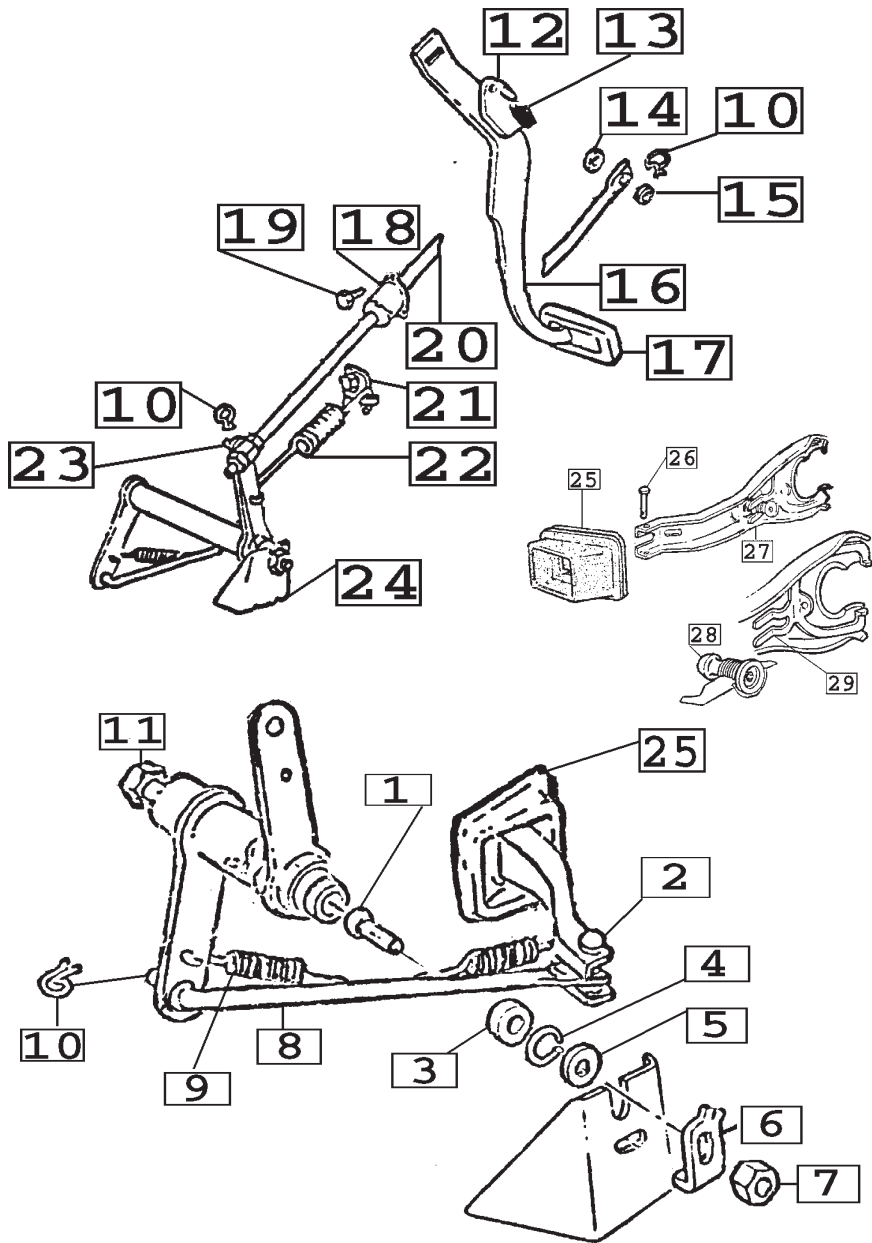

Clutch

1	63-71	Clutch, Shaft Stud (Mounts To Frame).....	6406...	8.00	ea
2	58-67	Clutch, Fork Push Rod Pin.....	5150...	2.50	ea
3	63-81	Clutch, Shaft Stud Bushing (Wht Plastic Seat)	6205...	3.50	pr
4	63-67	Clutch, Shaft Stud Spring.....	6182...	2.00	ea
5	63-67	Clutch, Shaft Washer Felt.....	6411...	1.00	ea
6	63-67	Clutch, Shaft Stud Retainer.....	6412...	3.50	ea
7	63-67	Clutch, Shaft Stud Nut.....	6114...	0.50	ea
8	65-67	Clutch, Fork Rod 396/427.....	6154...	20.00	ea
8	66-67	Clutch, Fork Rod 327.....	6153...	20.00	ea
8	64-65	Clutch, Fork Rod 327.....	6154...	18.00	ea
8	1963	Clutch, Fork Rod.....	1328...	26.00	ea
9	64-74	Clutch, Anti Rattle Spring.....	1844...	7.50	pr
10	58-74	Clutch, Clip.....	5148...	1.00	pr
11	63-72	Clutch, Shaft Stud (Mounts on Engine) w/Seal.....	6407...	22.00	ea
12	1967	Clutch, Pedal Rod Bracket all Weld On.....	1316...	24.00	ea
12	65-66	Clutch, Pedal Rod Bracket 396-427.....	1329...	24.00	ea
12	63-66	Clutch, Pedal Rod Bracket 327.....	1317...	24.00	ea
13	63-72	Clutch & Brake Pedal Return Bumper.....	1933...	2.00	ea
14	63-67	Clutch, Pedal Rod Mounting Washer (Inside) NOS..	6158...	2.00	ea
15	1967	Clutch Pedal Rod Mounting Washer (Outside) NOS	6159...	1.50	ea
16	1967	Clutch, Pedal Shaft.....	1449...	79.00	ea
16	63-66	Clutch, Pedal Shaft.....	1448...	63.00	ea
17	63-67	Clutch Pedal Cover	1212...	5.00	ea
18	65-67	Clutch, Rod Firewall Boot 3 Hole Late 65.....	1211...	14.00	ea
18	65L-67	Clutch, Rod Firewall Boot Ret 3H Rivet/Screw.	1210B..	7.00	ea
18	63-65E	Clutch, Rod Firewall Boot Retainer 2 Hole.....	1210A..	8.00	ea
18	63-65	Clutch, Rod Firewall Boot 2 Hole Early 65.....	1210...	12.00	ea
19	63-67	Clutch, Rod Firewall Boot Screws 3pcs.....	2754...	2.00	set
20	63-65	Clutch, Rod (Push Thru Firewall) Correct.....	6146...	26.00	ea
20	65-67	Clutch Rod (Push) 65-396 66-67 327/427.....	6146A..	20.00	ea
21	63-66	Clutch, Return Spring Bracket on Firewall....	1434...	9.00	ea
21	1967	Clutch, Return Spring Bracket On Firewall....	1435...	8.00	ea
22	63-67	Clutch, Return Spring.....	6147...	6.00	ea
23	63-67	Clutch, Rod Swivel.....	6152...	6.50	ea
24	63-67	Clutch, Bracket On Frame.....	1330...	16.00	ea
25	63-67	Clutch Fork Boot.....	6005...	10.00	ea
27	1963	Clutch Fork.....	6185A..	97.00	ea
27	64-81	Clutch Fork.....	6185...	65.00	ea
28	55-65	Clutch Bell Housing Stud..66-75 Stud #6187.....	6186...	16.00	ea
29	63-67	Clutch Fork Retainer inside Fork.....	6188...	8.00	ea
30	63-67	Bell Housing Mounting Bolts with Headmarks	6184...	6.50	set
31	63-67	Bell Housing Front Inspection Plate 327/396.....	6298...	23.50	ea
31	66-67	Bell Housing Front Inspection Plate 427.....	6473...	23.50	ea
32	63-66	Bell Housing Inspection Plate Bolts 4pcs Slotted..	4609-4..	3.50	set
32	1967	Bell Housing Inspection Plate Bolts 6pcs Hex.....	4609-6..	6.50	set
33	63-67	Flywheel Mounting Bolts 6pcs Original NOS RBW..	6405...	9.00	set
34	63-67	Call Clutch Disc and Flywheel Assy.....			
35	65-67	Clutch Rod Adjusting Nuts Pair.....	6157...	1.50	pr
36	63-65	Clutch Cross Shaft Specify Year and Engine.....	6148...	90.00	ea