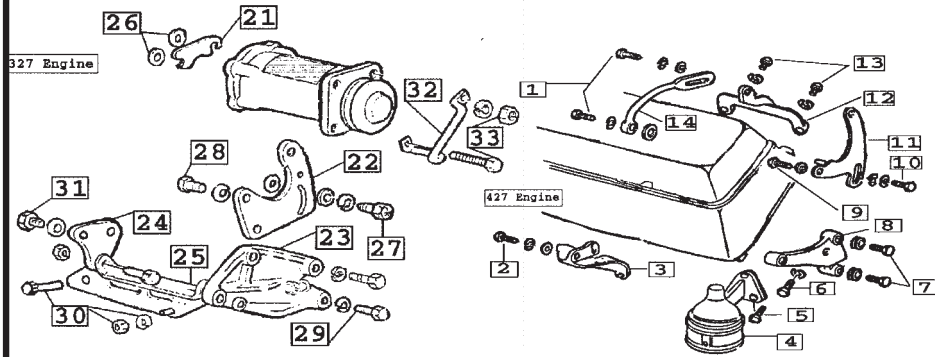

Air Cond Mounting 327 and 427

1	66-67 Bolts, AC Bracket Rear Mounting 427 W/TR Hdmk2336-2.	6.00 set
2	66-67 Bolts, Rear Bracket Holding Compressor W/Hdmk6181...	4.00 set
3	66-67 Bracket, AC Compressor Mounting Rear 427.....	6280... 42.25 ea
4	64-65 Fuel Pump, Genuine AC Rebuilt Hipr 66 All 327..	2585... 150.00 ea
4	65-66 Fuel Pump, Genuine AC Rebuilt 396/427.....	2586... 130.00 ea
5	59-66 Bolts, Fuel Pump Mounting Recess Head 2pcs.....	6060... 3.00 set
5	65-69 Bolts, Fuel Pump Mounting Recess Head 396/427.	6449... 3.00 set
6	66-67 Bolt, AC Bracket 427 Mts Brkt To Side of Head	6420... 4.00 set
7	66-67 Bolts, AC Bracket 427 Mounts Front Of Head...	6418... 4.00 set
8	66-67 Bracket, AC Compressor Mounting Front.....	6281... 88.00 ea
9	66-67 Bolts, AC Compressor Top Mtg Bracket W/TR....	2605-2. 9.00 set
10	66-67 Bolt, AC Brace Adjusting.....	6225... 2.00 ea
11	66-67 Brace, AC Compressor Mounts on Front 427.....	6225A.. 37.00 ea
12	66-67 Bracket, AC Mounts On Intake Manifold 427.....	2790... 60.00 ea
13	66-67 Bolts, AC Bracket Intake Mounting W/TR Hdmks.2459-2.	8.50 pr
14	66-67 Hose Bracket On Compressor 427.....	2790A.. 40.00 ea
15	66-67 AC Compressor Brace Rod Spacer NOS.....	2790C.. 2.00 ea
16	66-67 Hose Bracket On Compressor 427.....	2790B.. 36.00 ea
17	66-67 Valve Cover Bolt Retainers 14pcs.....	2927A .. 11.00 set
18	66-67 Valve Cover Bolts 14pcs RBW.....	2927... 15.00 ea
.	327 ENGINE AIR CONDITION	
21	64-67 AC Compressor Rear Shim.....	6522A.. 4.50 ea
22	64-67 AC Compressor Brace Mounting Upper.....	6282... 45.00 ea
23	64-67 AC Compressor Bracket Mounting Front Lower...	6279... 45.00 ea
24	64-67 AC Compressor Bracket Mounting Rear.....	6451... 12.00 ea
25	64-67 AC Compressor Lower Support Bracket.....	2928A.. 50.00 ea
26	64-67 AC Compressor Rear Bracket Bolt & Lock Washer2928...	4.00 set
27	64-67 AC Compressor Brace Bolt, Washer & L/Washer..	2928B.. 7.00 set
28	64-67 AC Compressor Bolt & Lock Washer.....	6263-1. 4.00 set
29	64-67 AC Compressor Front Bracket Bolt & L/Washer...	2930... 7.00 set
30	64-67 AC Compressor Bracket Stud, Nut & L/Washer...	2931... 8.50 set
31	64-67 AC Compressor Rear Bracket Bolts, L/Washer...	2928... 4.00 set
32	64-67 AC Compressor Hose Bracket.....	2932... 22.00 ea
33	64-67 AC Compressor Hose Bracket Bolts, Nut & LW....	2933... 5.00 set
34	64-67 AC Compressor Hose Bracket Bolt, Lw, & L/Nut. .	6184... 2.00 set
35	64-67 AC Compressor Decals Alum (See Decals).....	
36	64-65 AC Compressor Pulley 327/365hp.....	1429... 250.00 ea