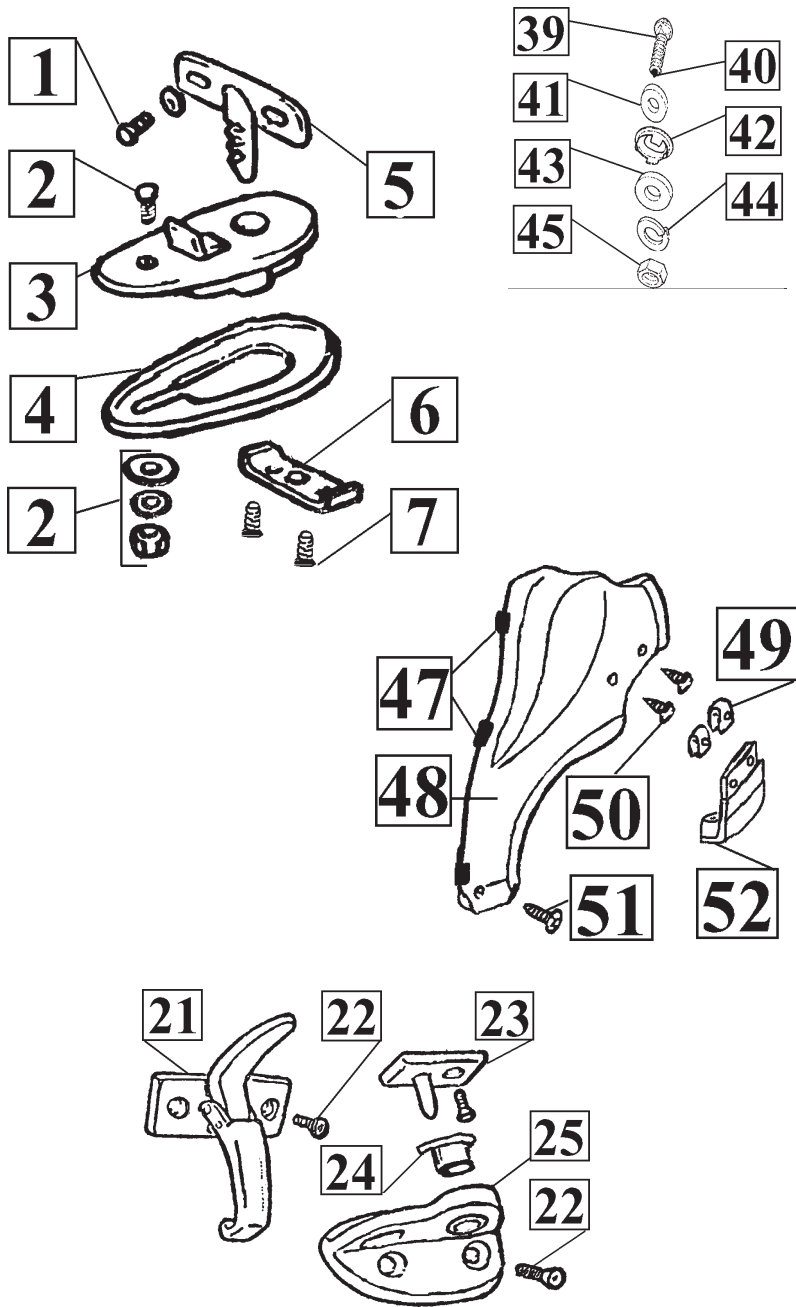

1	63-67 Conv Top Rr Bow Soft Guide Pin Screws.....	1778...	4.00	set
2	63-67 Deck Lid Latch Mounting Screw Set.....	2393...	4.00	set
3	63-67 Deck Lid Latch.....	6216...	95.50	ea
4	1963 Deck Lid Latch Gaskets Pair Rubber.....	1246A..	4.50	pr
4	64-67 Deck Lid Latch Gaskets Pair Plastic.....	1246...	4.50	pr
5	63-67 Conv Top Rr Bow Latch Guide Pin Left (Rt #A).....	1718...	21.50	ea
6	63-67 Deck Lid Latch Lock Clamp.....	1150...	8.50	ea
7	63-67 Deck Lid Latch Lock Clamp Screw Set 4pcs.....	1151...	2.50	set
21	63-67 Hardtop/Soft Top Frt Latch Lt (Right 6065A)..	6065...	120.00	ea
22	63-67 Hard/Soft Top Frt Latch Mtg Screws W/Star 4pc	6234...	4.00	set
23	63-67 Hardtop Front Latch Guide Pin Pair.....	1954A..	26.00	pr
23	63-67 Soft Top Front Latch Guide Pin Pair.....	1954	21.00	pr
24	63-67 Hardtop/Soft Top Guide Pin Bushing Pair.....	6047...	5.00	pr
25	63-67 Hardtop/Soft Top Guide Pin Retainer Pair.....	1954B.	52.00	pr
39	63-67 Hardtop Rear Mounting Bolt.....	6045...	4.00	pr
40	63-67 Hardtop Rear Mounting Bolt Bumper.....NOS	6045A.	5.00	PR
41	63-67 Hardtop Rear Mounting Bolt Rubber Washers Pr.	6045B...	1.50	pr
42	63-67 Hardtop Deck Lid Bezel.....	6046...	11.00	pr
43	63-67 Hardtop Deck Lid Bezel Rubber Washers Pair..	6045H.	2.00	pr
44	63-67 Hardtop Rear Mounting Bolt Washers.....NOS	6045C..	2.00	pr
45	63-67 Hardtop Rear Mounting Bolt Nuts.....NOS $2.00 ea	6045D..	1.50	pr
*	63-67 Hardtop Wrench (Supplied in Glove Box).....	6045E..	29.00	ea
*	63-67 Hardtop Wrench Draw String Cloth Bag (In G/B)	6045F..	5.00	ea
47	64-67 Cv Quarter Trim Panel Bumpers Anti-Squeak 6pc	2338...	4.00	set
48	63-67 Conv Quarter Trim Fiberglass.....	2338A..	150.00	pr
49	63-67 Conv Rear Quarter Trim Panel U-Nuts.....	1169...	1.50	set
49	63-67 Coupe Rear Quarter Trim Panel U-Nuts.....	1169A..	1.50	set
50	63-67 Rear Quarter Trim Panel Mounting Screws.....	2338B..	6.50	set
51	63-67 Rear Quarter Trim Panel Lower Mounting Screws	2338C..	6.50	set
52	1963 Rear Quarter Trim Panel Mounting Cpe & Rivets	1172...	21.00	set
52	64-65 Rear Quarter Trim Panel Mounting Cpe & Rivets	1172A..	26.00	set
52	66-67 Rear Quarter Trim Panel Mounting Cpe & Rivets	1172B..	21.00	set
53	56-75 Hardtop Mounting Bolt.....	5023...	6.60	pr
54	56-75 Hardtop Mounting Female Nut.....	5024...	6.50	ea
55	56-75 Hardtop Mounting Female Mounting Nut.....	5024A..	1.00	pr

53

54

55