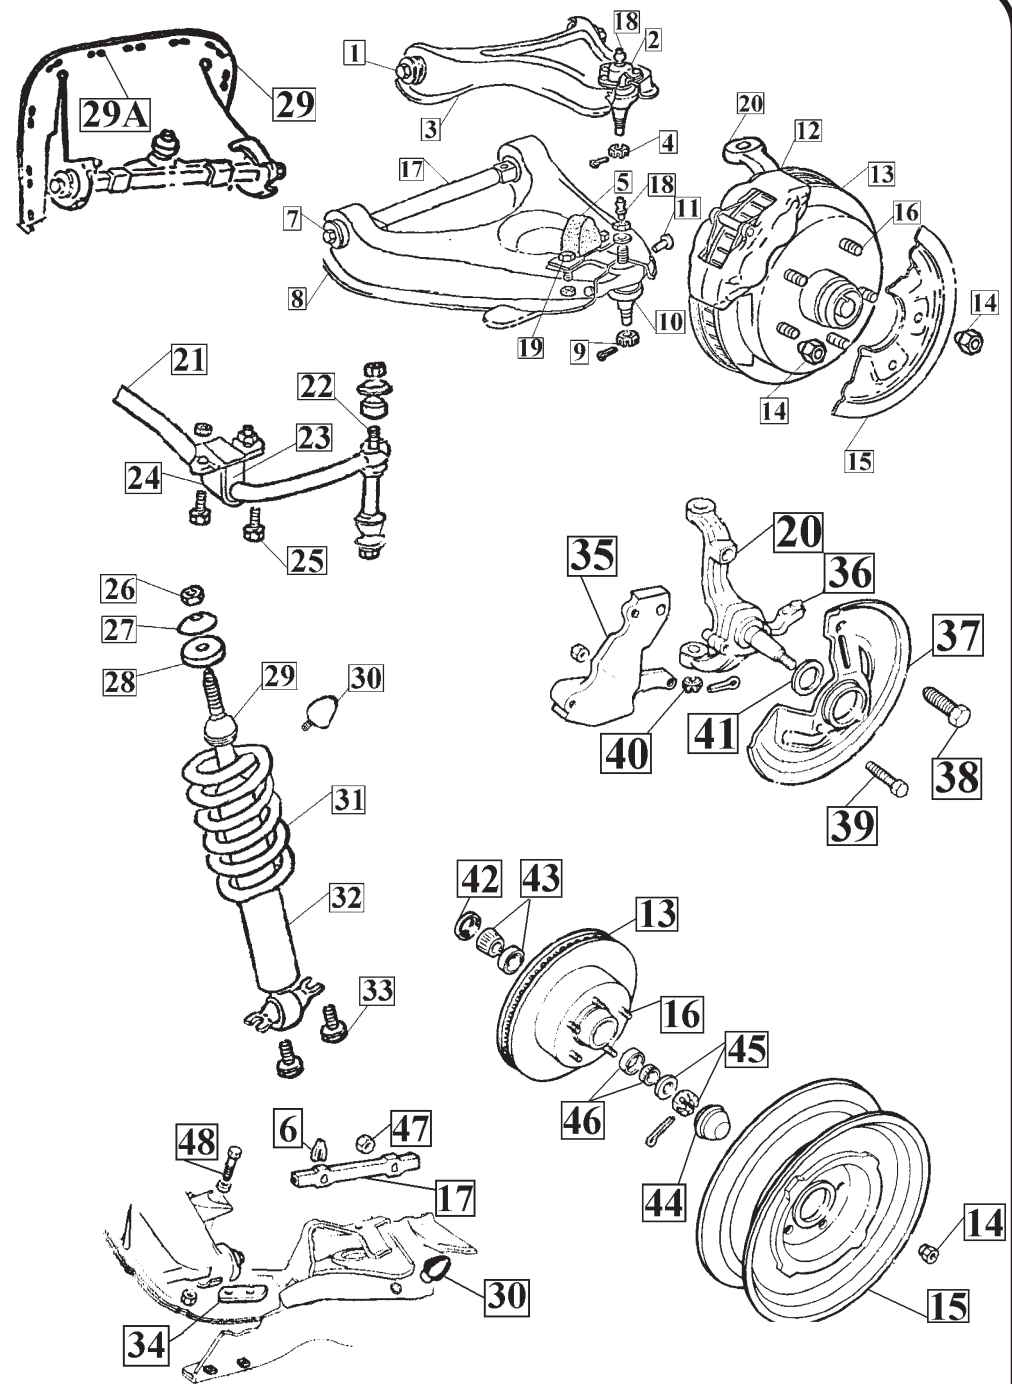

1	63-67	Bushing Retainer Bolt & Lock Washer 4pcs	1411J.	17.00	set
1	63-67	Upper A Arm Bushing w/Inner Rubber Ring.	1411K.	14.00	ea
2	63-67	Ball Joint Upper & Lower Correct.....	1411G.	362.00	set
3	63-67	A-Arm Upper Lt (Rt #1411F) No Ball Joint	1411E.	130.00	ea
4	63-67	Ball Joint Nut & Cotter Pin 4pcs.....	1411A.	3.00	set
5	63-67	Bumper Lower A-Arm.....	1411B.	10.50	ea
6	63-67	A-Arm Shim Kit (No Hole Or Writing)....	1411C.	27.00	set
7	63-67	A-Arm Upper Bushing Kit.....	1411D.	17.00	kit
7	63-67	A-Arm Lower Bushing.....	1411H.	10.00	ea
8	64-67	A-Arm Lower Lt (Rt #1411M) No Ball Joint	1411L.	215.00	ea
9	63-67	Ball Joint Nut & Washer.....	1411N.	2.00	set
10	63-67	Ball Joint Set.....	1411G.	362.00	set
11	63-67	Ball Joint Lower Rivets 4pcs.....	1411P.	4.00	set
12	65-67	Brake Caliper Call For Exchange & Price.	.....	.....	ea
13	65-67	Brake Rotor Front.....	6452..	75.00	ea
14	63-67	Lug Nuts Steel Wheels + 67 Bolt On 20pcs	6452A.	16.00	set
14	65-66	Lug Nuts Knock Off Complete Set $55.00..	6452B.	6.00	ea
15	63-67	See Wheel Section.....	.....	0.00	ea
16	63-64	Wheel Stud.....	6452C.	2.00	ea
16	65-67	Wheel Stud Black W "TR" Headmarks.....	6452D.	2.00	ea
17	66L-67	A-Arm Center Shaft Upper Round No Bushig	1713..	47.00	ea
18	64-67	Grease Fitting Straight 4pcs.....	1713A.	4.00	set
18	1963	Grease Fitting (90 Degree) 4pcs.....	1713B.	6.50	set
19	63-67	A-Arm Lower Bumper Bolts/Nuts.....	1713C.	6.00	set
20	63-67	Spindle.....Call.....	1713D.	.....	ea
21	63-67	Stabilizer Bar 327 3/4" Dia Used.....	6191B.	135.00	ea
21	65-67	Stabilizer Bar 396/427 7/8" Dia Used....	6191C.	135.00	ea
21	64-67	Stabilizer Bar F40/F41 15/16 Dia.....	6191D.	145.00	ea
22	1963	Stabilizer Link Set Correct WB2c Bolts..	5167A.	28.00	set
22	64-67	Stabilizer Link Set Correct Ret WB2c....	5167..	37.00	set
22	63-67	Stabilizer Link Bushing 8pcs.....	5167B.	14.00	set
23	63-67	Stabilizer Bar Bushing Standard.....	6191..	7.50	set
23	63-67	Stabilizer Bar Bushing F40/F41.....	6191A.	9.00	set
24	63-67	Stabilizer Bar Bracket.....	6191E.	9.00	ea
25	63-67	Stabilizer Bar Brkt Bolt Set Anchor Hdmk	6191F.	6.00	set
26	63-67	Shock Upper Mounting Nut.....	6450A.	1.00	pr
27	1963	Shock Upper Retainer Pair.....	6450B.	5.00	pr
27	1964	Shock Upper Retainer Pair.....	6450C.	5.50	pr
27	65-67	Shock Upper Retainer Pair.....	6450D.	7.00	pr
28	63-67	Shock Top Grommet Lower.....	6450E.	6.00	pr
28	63-64	Shock Grommet Top Small Upper.....	6450F.	6.00	pr
28	65-67	Shock Grommet Top Large Upper.....	6450G.	9.00	pr
29	63-66	A Arm Flaps 67#6238 Staples#1416 $6.00	1411..	14.00	pr
30	63-67	Bumper Upper Center A-Arm.....	6450H.	6.00	ea
31	1963	Coil Springs Front Standard 8 Coils.....	1411R.	180.00	pr
31	64-67	Coil Springs Front Standard 327 12 Coils	1411S.	180.00	pr
31	65-67	Coil Springs Front Std 396/427 12 Coils.	1411T.	180.00	pr
31	66-67	Coil Springs Front AC Std 427 10 Coils..	1411V.	180.00	pr
31	63-67	Coil Springs Front F40/41 Z06/L88 7 Coil	1411W.	180.00	pr
32	63-67	Shock Absorber Front Standard GAS.....	6454F.	50.00	ea
32	63-67	Shock Absorber Front HD F40 F41 Correct.	6454G.	.....	.....
33	63-67	Shock Absorber Lwr Mtg Bolts 4pcs E Hdmk	6454H.	4.00	set
34	63-67	A-Arm Lower Shaft Nut Plate.....	6450J.	13.50	ea
35	65-66E	Caliper Brkt W/O Part # Left.(Rt 6454L).	6454M.	82.50	ea
35	66L-67	Caliper Brkt W/Part No Left (RT 6454L)..	6454K.	82.50	ea