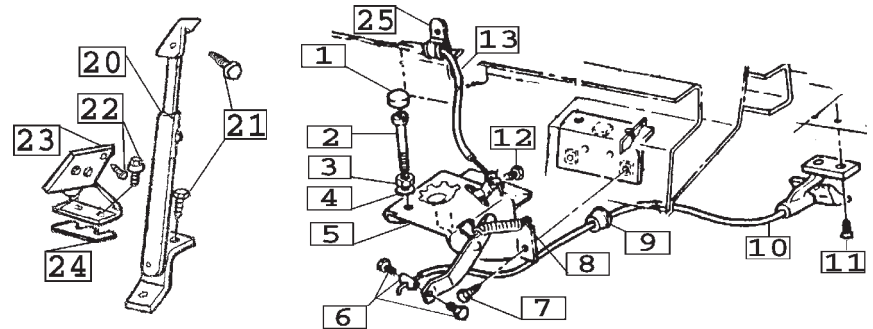

1	58-67	Bumper, Hood Stop.....	5032...	1.50	ea
2	63-67	Bolt, Hood Stop.....	6144...	7.00	pr
3	63-67	Nut, Hood Stop.....	5177...	0.75	ea
4	63-67	Washer, Hood Stop.....	6143...	1.00	pr
5	63-67	Hood Latch Left (Right #1902B).....	1902...	34.95	ea
6	58-67	Hood Cable Release Barrel Retainer W/Screws.....	6142B..	5.50	ea
7	63-67	Bolts, Hood Latch 3pcs.....	6217-3..	3.00	set
8	63-67	Hood Latch Tension Spring.....	1902C..	7.50	pr
9	58-62	Grommet, Hood Cable At Firewall Pair.....	1009...	6.00	pr
9	63-67	Grommet, Hood Cable At Firewall.....	6043...	1.50	ea
10	58-62	Hood Cable W/Handle.....	1071...	60.00	ea
10	63-66	Hood Cable Release With Bracket No A/C.....	1408...	50.00	ea
10	1967	Hood Cable Release With Bracket.....	1430...	36.00	ea
10	63-66	Hood Cable Release With Air Cond.....	1979...	50.00	ea
11	63-66	Hood Release Cable Bracket Mounting Bolts.....	2741...	2.50	pr
11	1967	Hood Release Cable Bracket Mounting Screws.....	2742...	2.50	pr
12	63-67	Hood Cable Release Barrel Retainer W/Screw.....	6142...	2.00	ea
13	63-67	Hood Release Cable (Bet Hood Latches).....	6145...	7.00	ea
14	60-67	Hood Male Pin Latch Retainer Seat.....	6543...	4.50	ea
15	60-67	Hood Male Pin Latch Spring.....	2934...	6.50	ea
16	60-67	Hood Male Pin Latch Retainer.....	2935...	6.50	ea
17	60-67	Hood Male Pin Latch Pin.....	2487...	9.00	ea
17	60-67	Hood Male Pin Assembly, Complete One Side....	1348...	18.95	ea
18	63-82	Hood Ledge.....	8100...	12.00	ea
19	1967	Hood Ledge Weatherstripping Pin Retainer.....	6199-2..	1.00	pr
20	63-67	Hood Support.....	6049...	46.00	ea
21	63-67	Hood Support Bolts W/Anchor Hdmks 4pcs.....	2533...	4.00	set
22	63-67	Hood Hinge Bolt W" E" Hdmks 10pcs.....	6217-10	10.00	set
23	63-67	Hood Hinge Left (Right #6164B).....	6164...	25.00	ea
24	63-67	Hood Hinge Shim 1/16".....	6419...	1.00	ea
25	63-67	Clip, Body Wiring on Firewall.....	2399...	2.00	ea
26	65-66	Hood Grille Retainer Screws For Rain Shields.....	2706...	4.50	set
27	65-66	Hood Grille Rain Shields Pair Only.....	1980...	20.00	pr
28	65-66	Hood Grille Rain Shield Retainers 6pcs.....	1981...	13.00	set
29	65-66	Hood Grilles (Chrome Lt & Rt N.O.S.).....	6123...	65.00	pr
30	1967	Hood Grille 427 Front.....	6042...	45.70	ea
31	1967	Hood Grille Mounting Nut & Screw Set.....	6042A..	7.00	set
32	1967	Hood Emblems 427 Sold as Pair 6pcs.....	6042B..	46.50	se